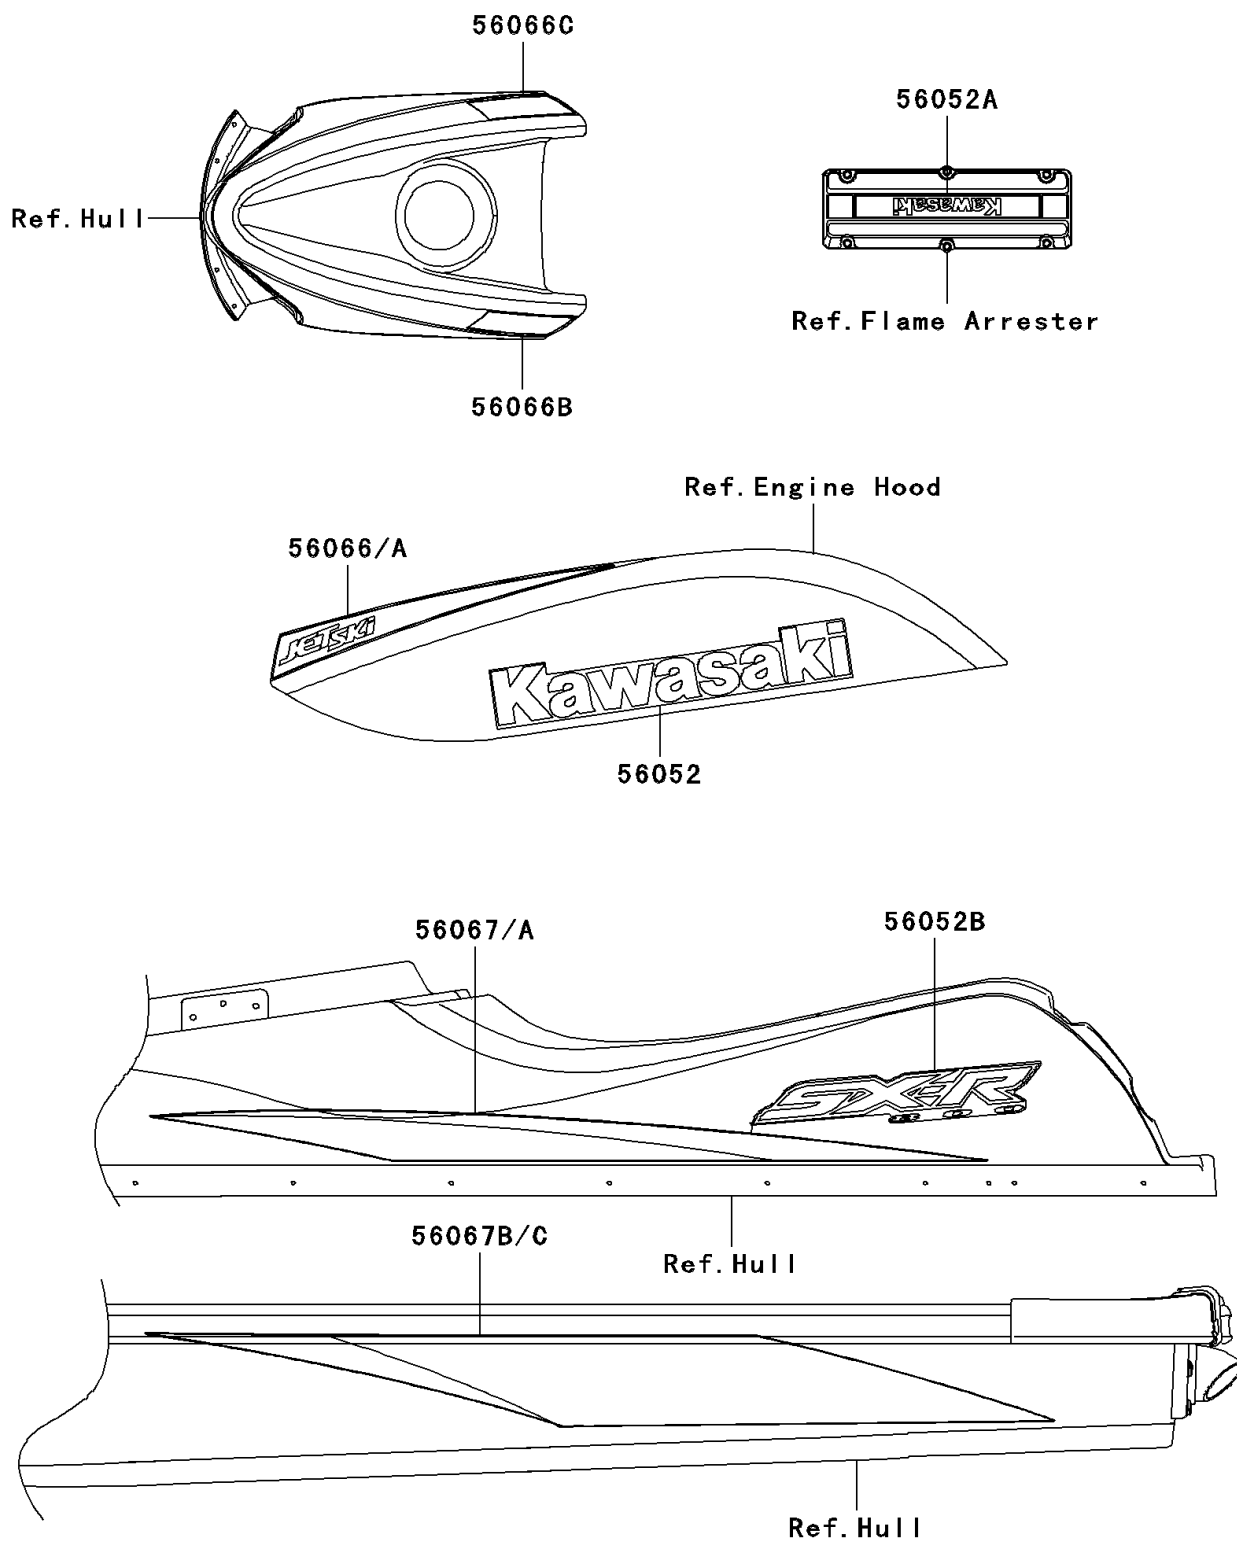

## 2006 JET SKI® 800 SX-R™ PARTS DIAGRAM

Decals(Green)(AGF)

F3880

## 2006 JET SKI® 800 SX-R™ PARTS LIST

Decals(Green)(AGF)

ITEM NAME	PART NUMBER	QUANTITY
MARK,ENGINE HOOD,KAWASAKI (Ref # 56052)	56052-3799	1
MARK,KAWASAKI (Ref # 56052A)	56052-3807	1
MARK,DECK,SX-R 800 (Ref # 56052B)	56052-3831	1
PATTERN,ENGINE HOOD,LH (Ref # 56066)	56066-3829	1
PATTERN,ENGINE HOOD,RH (Ref # 56066A)	56066-3830	1
PATTERN,NOSE COVER,LH (Ref # 56066B)	56066-3861	1
PATTERN,NOSE COVER,RH (Ref # 56066C)	56066-3862	1
PATTERN,DECK,LH (Ref # 56067)	56067-3705	1
PATTERN,DECK,RH (Ref # 56067A)	56067-3706	1
PATTERN,HULL,LH (Ref # 56067B)	56067-3707	1
PATTERN,HULL,RH (Ref # 56067C)	56067-3708	1