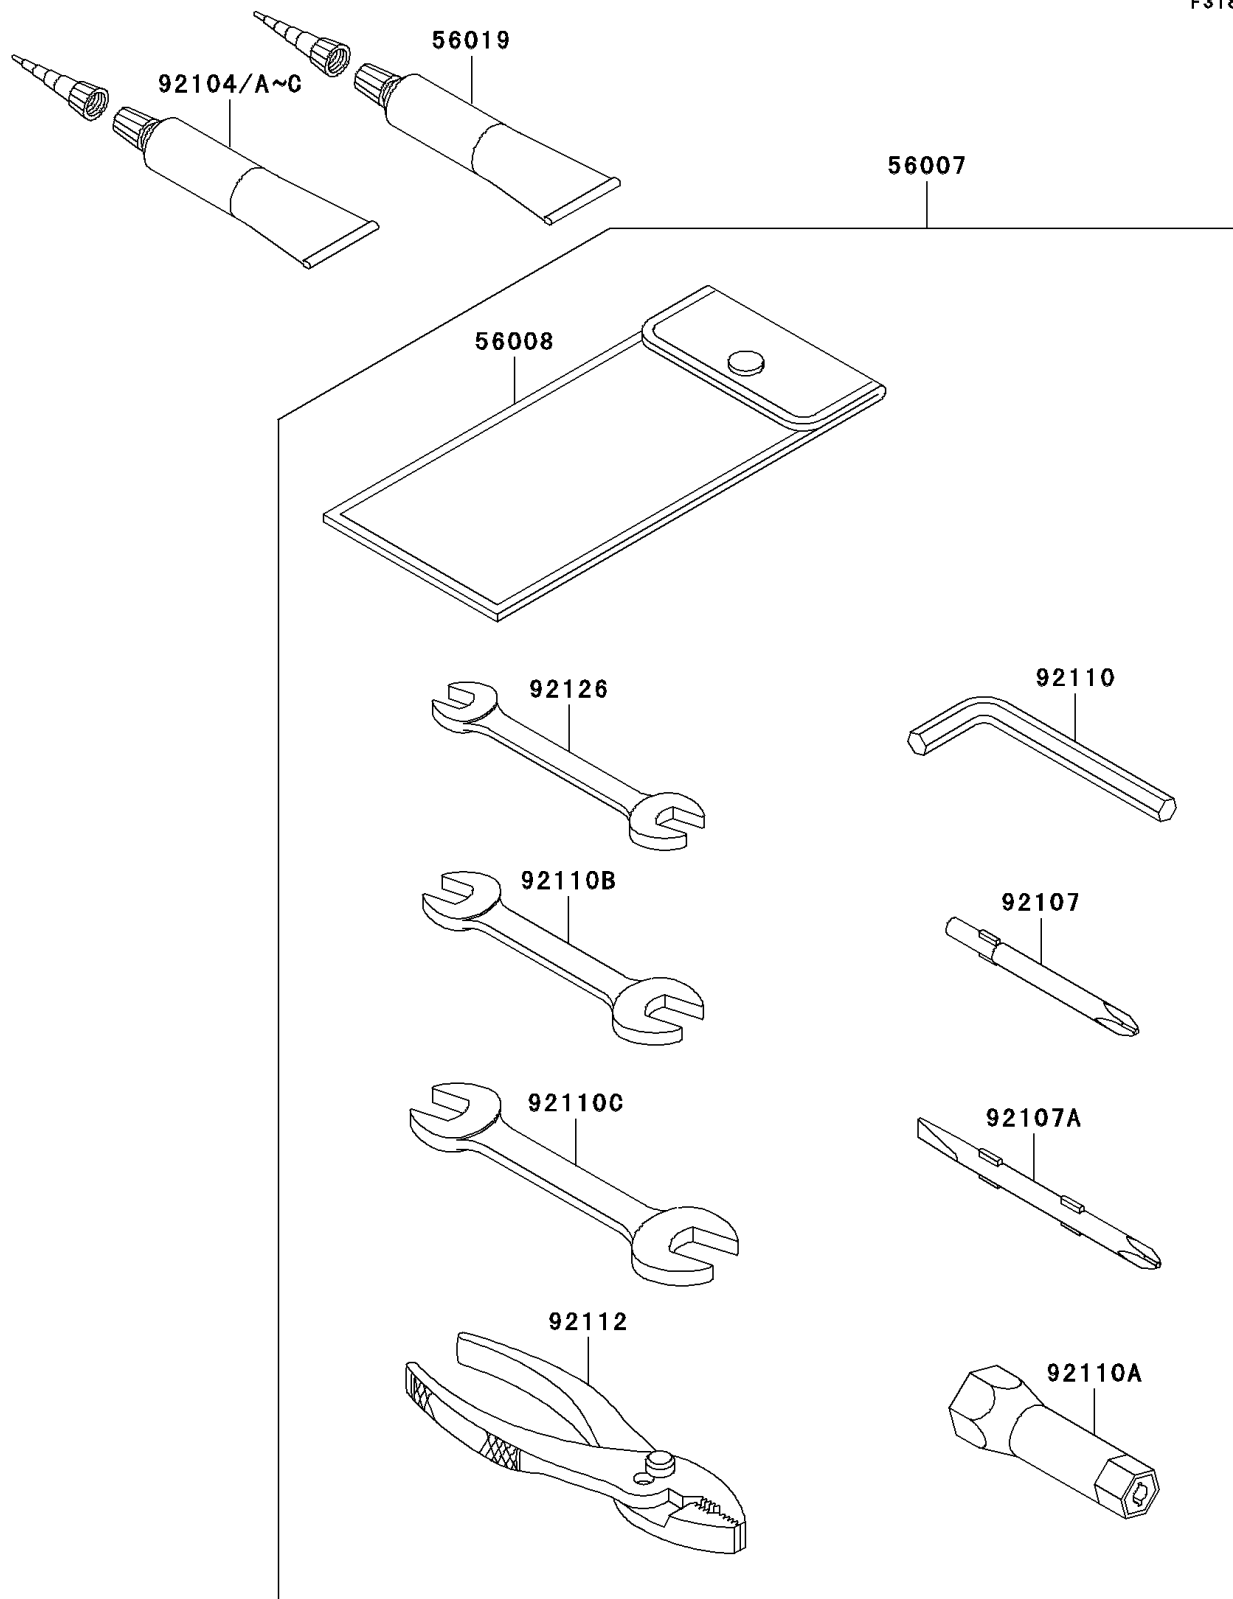

## 2006 JET SKI® 800 SX-R™ PARTS DIAGRAM

Owner's Tools

F3182

## 2006 JET SKI® 800 SX-R™ PARTS LIST

Owner's Tools

ITEM NAME	PART NUMBER	QUANTITY
TOOL-KIT (Ref # 56007)	56007-3711	1
BAG,TOOL (Ref # 56008)	56008-006	1
GASKET-LIQUID,TB1211,WHITE (Ref # 56019)	56019-120	1
GASKET-LIQUID,TB1105B,SILVER (Ref # 92104)	92104-002	1
GASKET-LIQUID,TB1105,BLACK (Ref # 92104A)	92104-1003	1
GASKET-LIQUID,TB1215,GRAY (Ref # 92104B)	92104-1065	1
GASKET-LIQUID,TB1521,BROWN (Ref # 92104C)	92104-3701	1
TOOL-DRIVER,#3PHILLIPS (Ref # 92107)	92107-005	1
TOOL-DRIVER,#2PHILLIPS&SLOT (Ref # 92107A)	92107-1051	1
TOOL-WRENCH,ALLEN,5MM (Ref # 92110)	92110-1015	1
TOOL-WRENCH,BOX,21MM (Ref # 92110A)	92110-1113	1
TOOL-WRENCH,OPEN END,10X12 (Ref # 92110B)	92110-1152	1
TOOL-WRENCH,OPEN END,14X17 (Ref # 92110C)	92110-1153	1
TOOL-PLIERS (Ref # 92112)	92112-1001	1
TOOL-WRENCH,OPEN END,8X10 (Ref # 92126)	92126-004	1