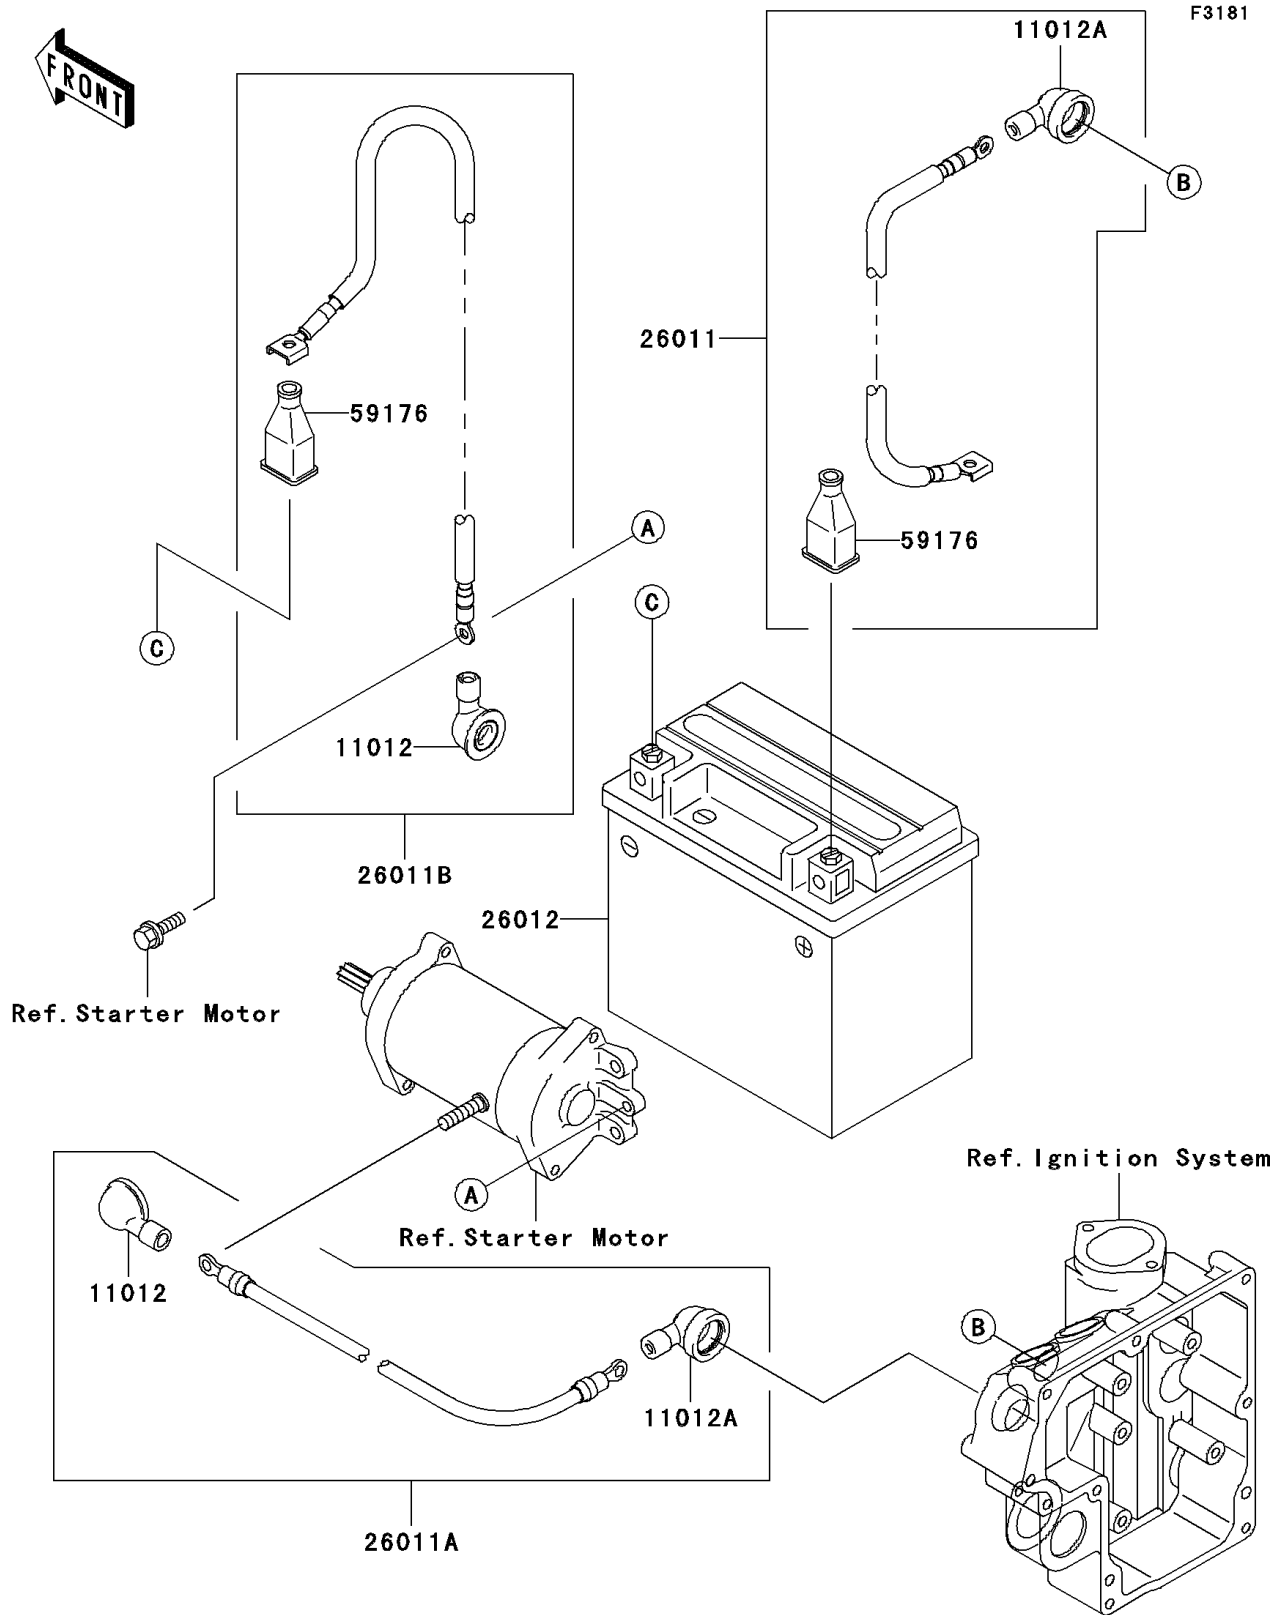

2006 JET SKI® 800 SX-R™ PARTS DIAGRAM

Electrical Equipment(AGF)

2006 JET SKI® 800 SX-R™ PARTS LIST

Electrical Equipment(AGF)

ITEM NAME	PART NUMBER	QUANTITY
CAP (Ref # 11012)	11012-3004	1
CAP,LEAD WIRE (Ref # 11012A)	11012-3726	1
WIRE-LEAD,BATTERY-SWITCH (Ref # 26011)	26011-3789	1
WIRE-LEAD,STARTER-SWITCH (Ref # 26011A)	26011-3791	1
WIRE-LEAD,BATTERY-STARTER (Ref # 26011B)	26011-3868	1
BATTERY,YTX20L-BS,12V 18AH (Ref # 26012)	26012-3730	1
CAP.,TERMINAL (Ref # 59176)	59176-501	1