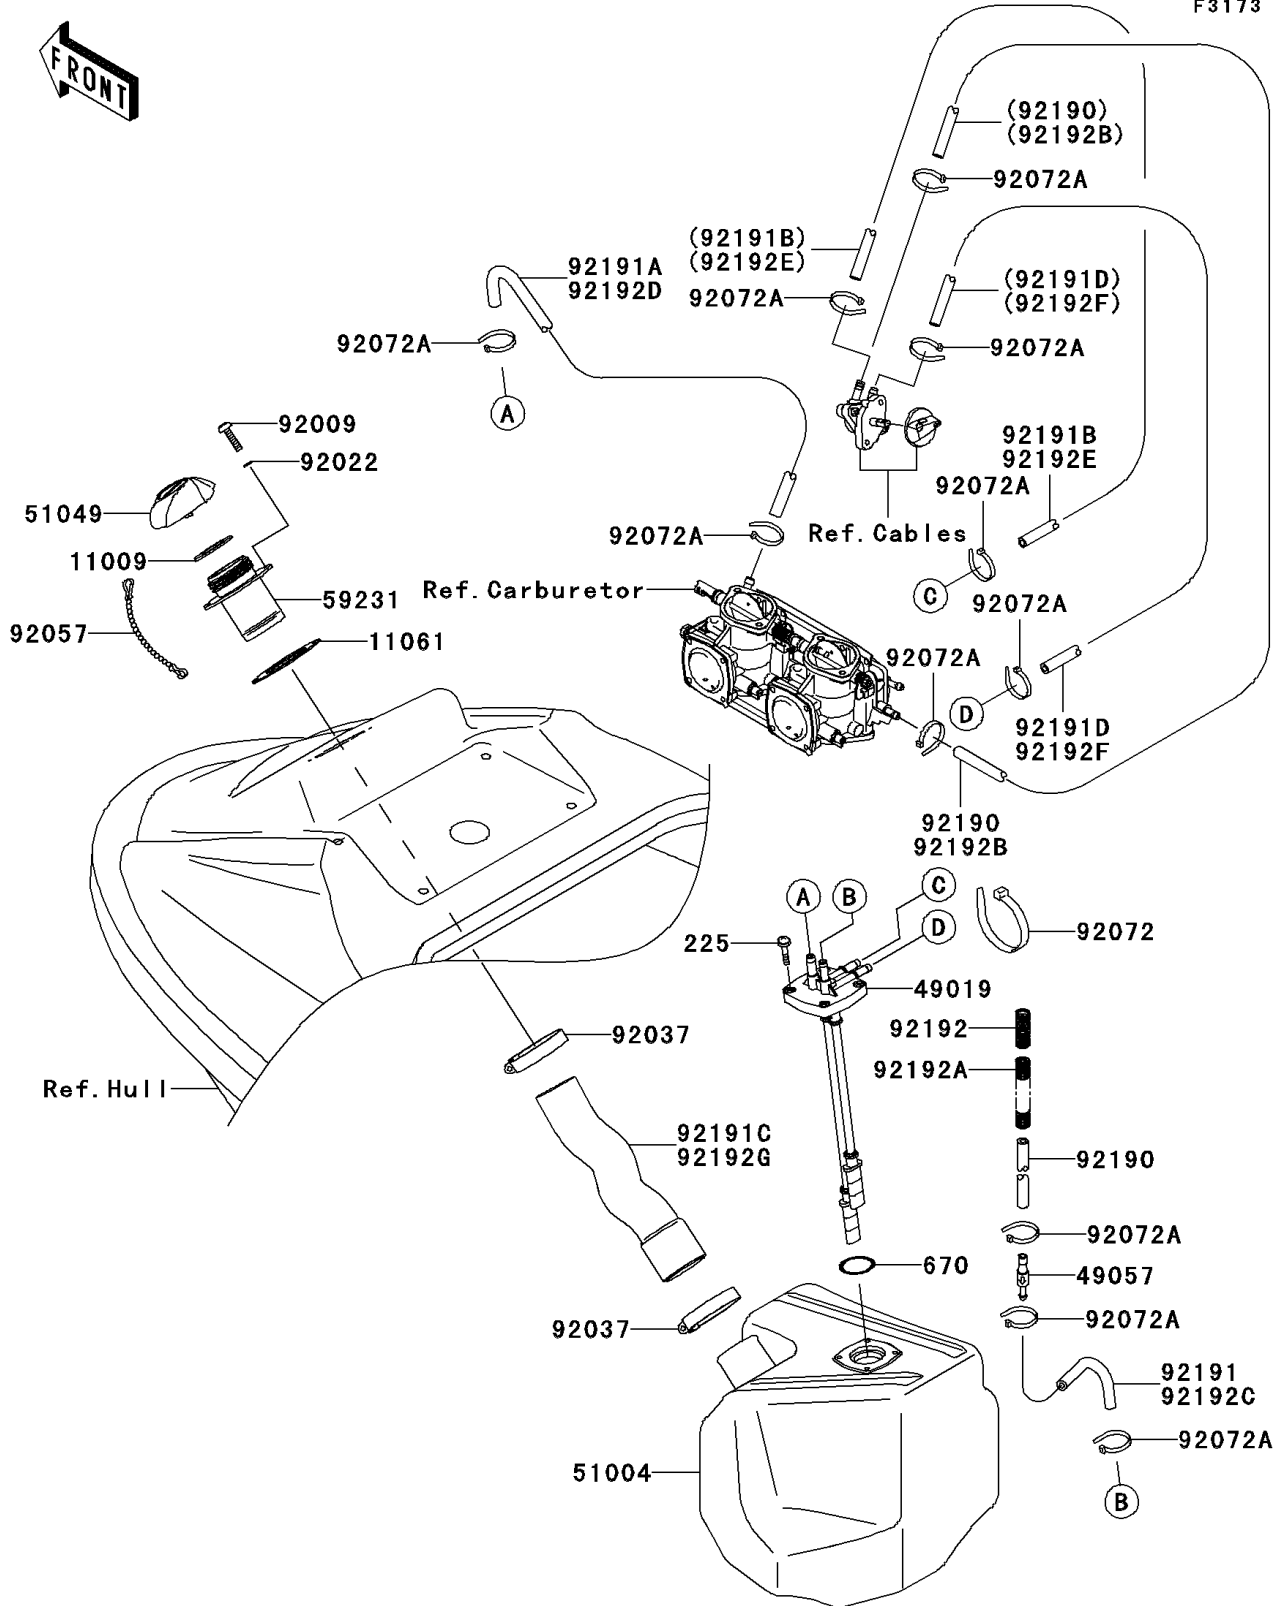

## 2006 JET SKI® 800 SX-R™ PARTS DIAGRAM

Fuel Tank

F3173

## 2006 JET SKI® 800 SX-R™ PARTS LIST

Fuel Tank

ITEM NAME	PART NUMBER	QUANTITY
SCREW-PAN-WSP-CROS,5X20 (Ref # 225)	225R0520	1
O RING,36MM (Ref # 670)	670B3036	1
GASKET,TANK CAP (Ref # 11009)	11009-3020	1
GASKET (Ref # 11061)	11061-3701	1
FILTER-FUEL (Ref # 49019)	49019-3718	1
VALVE-RELIEF (Ref # 49057)	49057-3707	1
TANK-FUEL (Ref # 51004)	51004-3744	1
CAP-TANK,FUEL (Ref # 51049)	51049-3725	1
FILLER,FUEL TANK (Ref # 59231)	59231-3716	1
SCREW,TAPPING,4X16 (Ref # 92009)	92009-3849	1
WASHER (Ref # 92022)	92022-563	1
CLAMP (Ref # 92037)	92037-3009	1
CHAIN,COVER,L=100 (Ref # 92057)	92057-3704	1
BAND,L=188.85 (Ref # 92072)	92072-0105	1
BAND,L=100.08 (Ref # 92072A)	92072-3882	1
TUBE,5.8X10.8X500 (Ref # 92190)	92190-3846	1
TUBE,AIR VENT (Ref # 92191)	92191-3967	1
TUBE,"RETURN" (Ref # 92191A)	92191-3968	1
TUBE,"RES" (Ref # 92191B)	92191-3969	1
TUBE,TANK-FILLER (Ref # 92191C)	92191-3970	1
TUBE,"ON" (Ref # 92191D)	92191-3973	1
TUBE,CORRUGATED,L=40 (Ref # 92192)	92192-3733	1
TUBE,CORRUGATED,L=200 (Ref # 92192A)	92192-3734	1