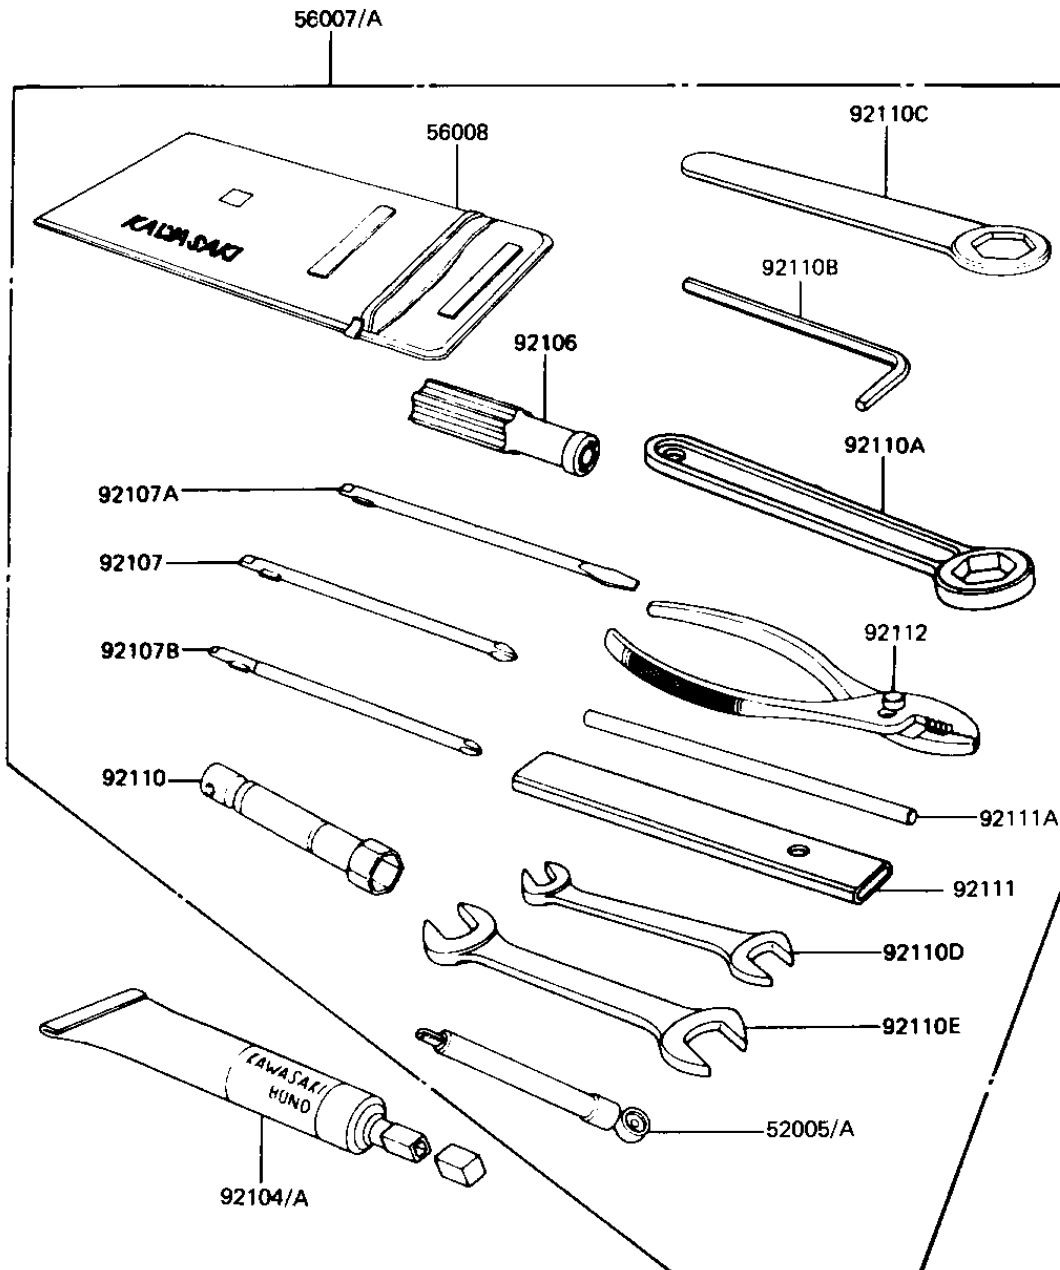

## 1981 1000 GP PARTS DIAGRAM

OWNER TOOLS

F2810-0068

## 1981 1000 GP PARTS LIST

### OWNER TOOLS

ITEM NAME	PART NUMBER	QUANTITY
GAUGE,AIR,3.5KG/CM2 (Ref # 52005)	52005-1031	1
TOOLKIT (Ref # 56007)	56007-1121	1
BAG,TOOL (Ref # 56008)	56008-006	1
LIQUID GASKET (Ref # 92104)	92104-002	1
GASKET-LIQUID,BLACK (Ref # 92104A)	92104-1003	1
GRIP,SCREW DRIVER (Ref # 92106)	92106-1001	1
TOOL-DRIVER (Ref # 92107)	92107-1052	1
92107-1052 (Canada) (Ref # 92107A)	92107-007	1
92107-1002 (Canada) (Ref # 92107B)	92107-008	1
WRENCH,SPARK PLUG (Ref # 92110)	92108-008	1
TOOL-WRENCH,BOX END,2 (Ref # 92110A)	92110-1147	1
WRENCH,ALLEN (Ref # 92110B)	92110-1015	1
TOOL-WRENCH,BOX END,2 (Ref # 92110C)	92110-1148	1
TOOL-WRENCH,OPEN END (Ref # 92110D)	92110-1038	1
TOOL-WRENCH,OPEN END, (Ref # 92110E)	92110-1153	1
TOOL-WRENCH,OPEN END, (Ref # 92111)	92111-004	1
BAR,SPARK PLUG WRENCH (Ref # 92111A)	92111-005	1
PLIERS,160MM (Ref # 92112)	92112-003	1