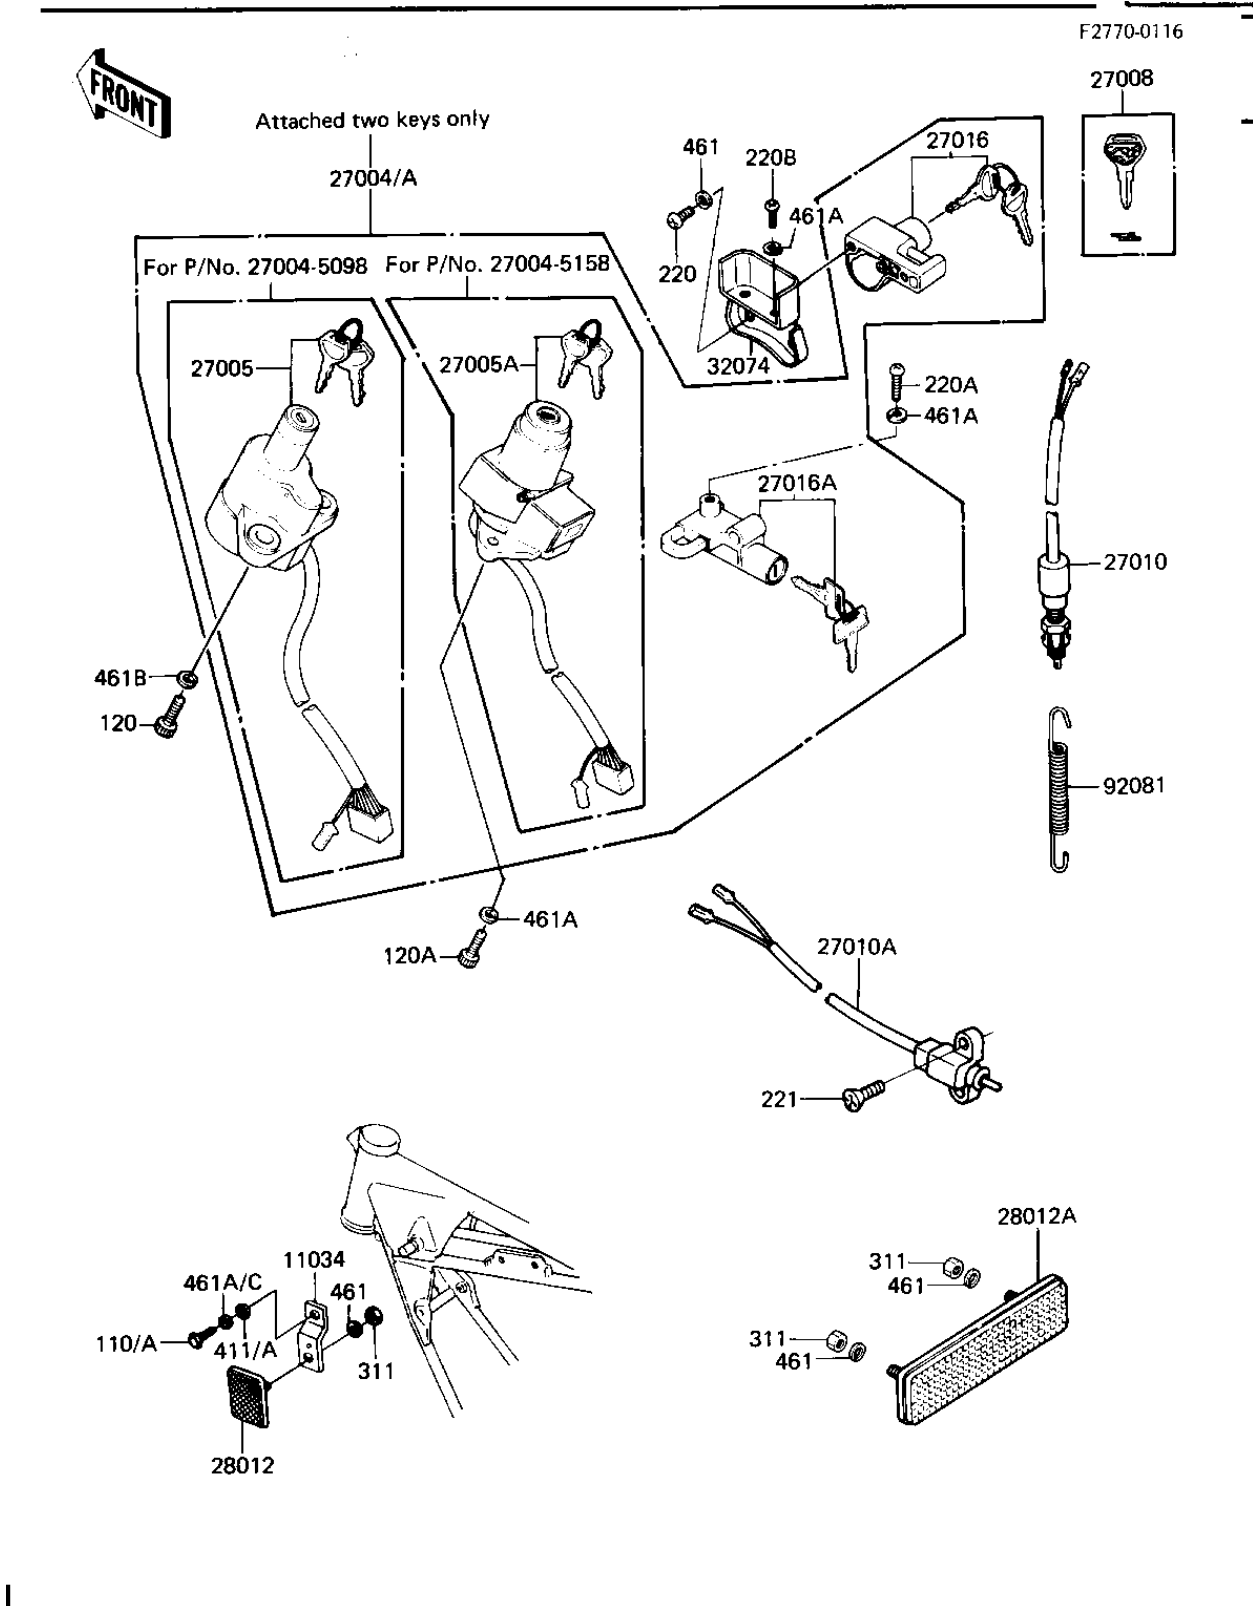

1981 1000 GP PARTS DIAGRAM

IGNITION SWITCH/LOCKS/REFLECTORS

1981 1000 GP PARTS LIST

IGNITION SWITCH/LOCKS/REFLECTORS

ITEM NAME	PART NUMBER	QUANTITY
BRACKET (Ref # 11034)	11034-1929	1
SWITCH-ASSY (Ref # 27004)	27004-5098	1
SWITCH-ASSY-IGNITION (Ref # 27005)	27005-5019	1
KEY-LOCK,BLANK (Ref # 27008)	27008-1103	1
SWITCH,BRAKE LAMP (Ref # 27010)	27010-1019	1
LOCK-ASSY,HELMET (Ref # 27016)	27016-5070	1
LOCK-ASSY,SEAT (Ref # 27016A)	27016-5069	1
REFLECTOR,REFLEX(FRON (Ref # 28012)	28012-1003	1
REFLECTOR,REAR REFLEX (Ref # 28012A)	28012-1005	1
BRACKET-LOCK,HELMET L (Ref # 32074)	32074-1024	1
SPRING,BRAKE SWITCH (Ref # 92081)	92081-1366	1
BOLT-UPSET 6X14 (Ref # 110)	112B0614	1
BOLT,SOCKET,8X22 (Ref # 120)	120P0822	1
SCREW PAN HEAD 5X8 (Ref # 220)	220B0508	1
SCREW PAN HEAD 6X10 (Ref # 220A)	220B0610	1
SCREW PAN HEAD 6X12 (Ref # 220B)	220B0612	1
NUT,5MM (Ref # 311)	311B0500	1
WASHER PLAIN 6MM (Ref # 411)	411B0600	1
WASHER SPRING 5MM (Ref # 461)	461F0500	1
WASHER SPRING 6MM (Ref # 461A)	461F0600	1
WASHER SPRING 8MM (Ref # 461B)	461F0800	1