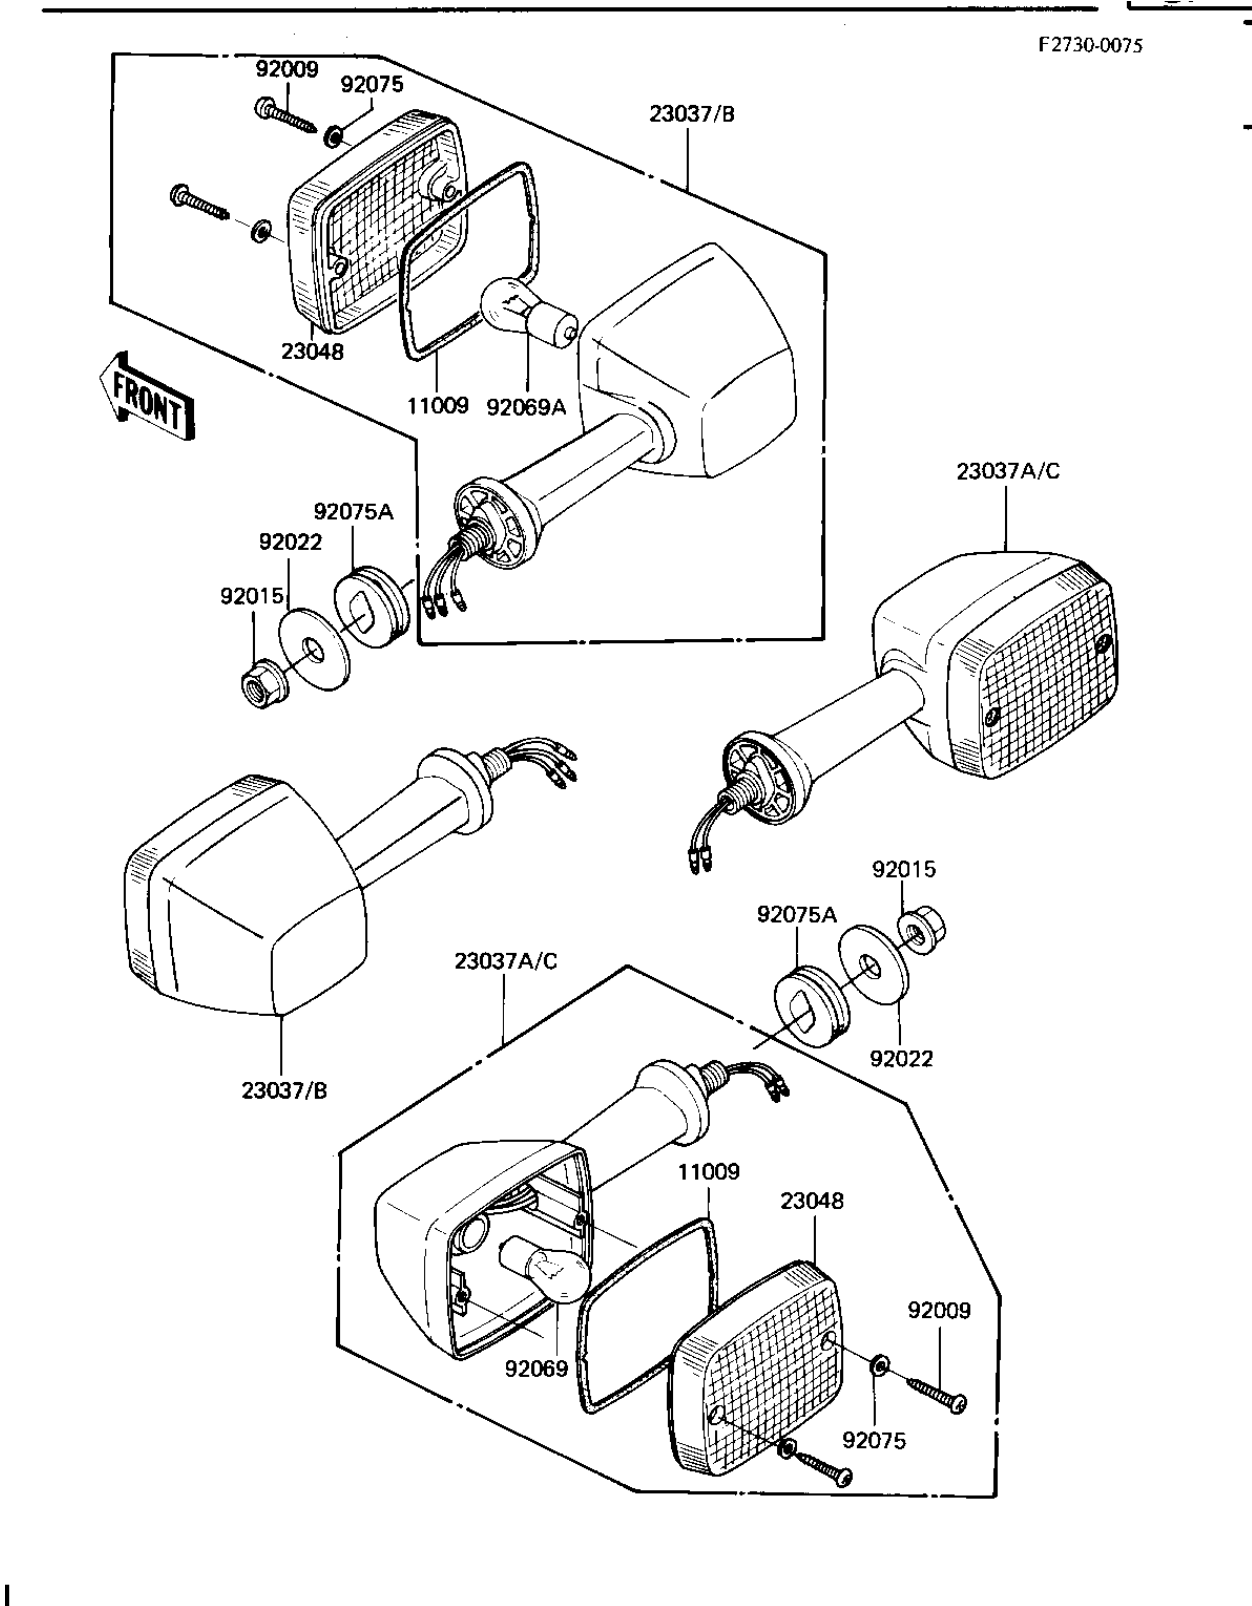

1981 1000 GP PARTS DIAGRAM

TURN SIGNALS

1981 1000 GP PARTS LIST

TURN SIGNALS

ITEM NAME	PART NUMBER	QUANTITY
GASKET,SIGNAL LAMP (Ref # 11009)	11009-1150	1
LAMP-ASSY-SIGNAL,FR (Ref # 23037)	23037-1131	1
LAMP-ASSY-SIGNAL (Ref # 23037A)	23037-1104	1
LENS-SIGNAL LAMP (Ref # 23048)	23048-1019	1
SCREW,TAPPING,4X25 (Ref # 92009)	92009-1069	1
NUT,FLANGED,10MM (Ref # 92015)	92015-1428	1
WASHER,10.5X37X1.6 (Ref # 92022)	92022-1246	1
BULB 12V 32CP (Ref # 92069)	92069-055	1
BULB,12V 23/8W (Ref # 92069A)	92069-060	1
WASHER-PLAIN,4MM (Ref # 92075)	23058-002	1
DAMPER,SIGNAL LAMP (Ref # 92075A)	92075-1391	1