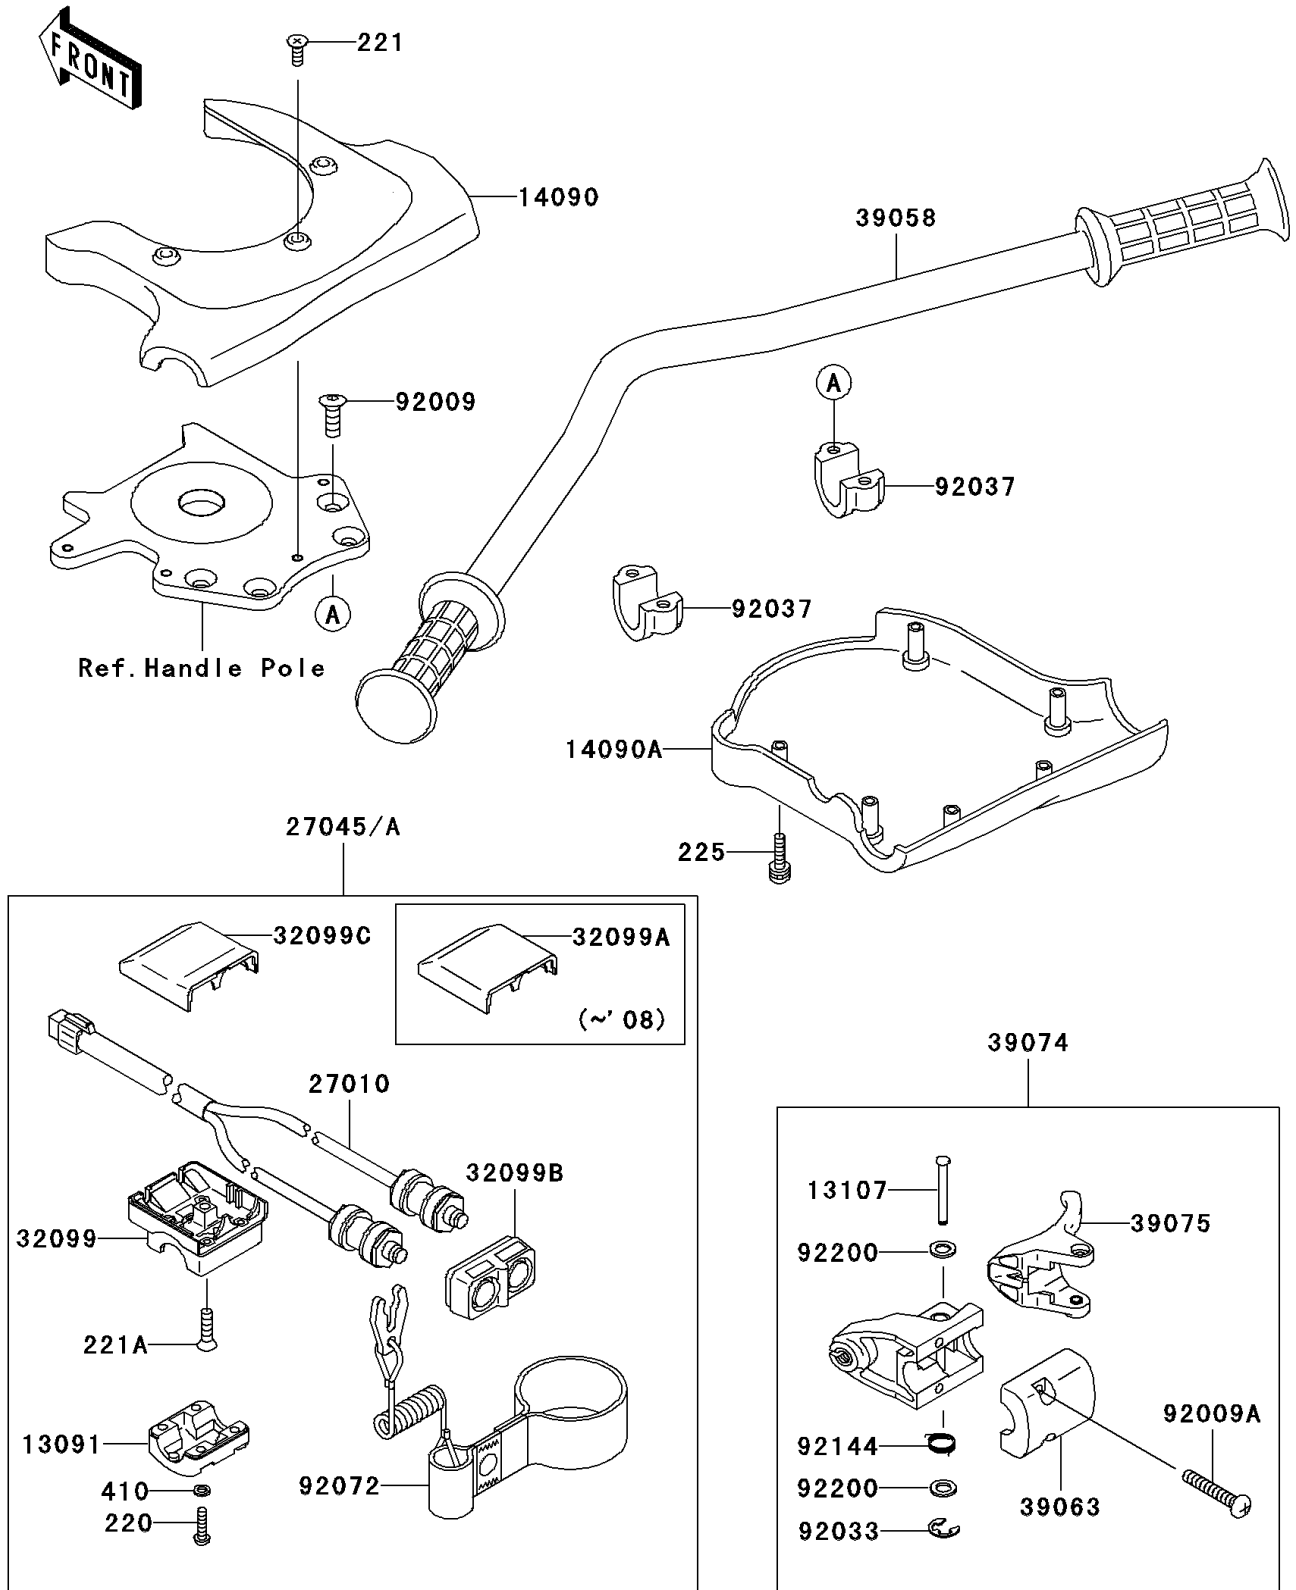

2006 JET SKI® 800 SX-R™ PARTS DIAGRAM

Handlebar

F3172

2006 JET SKI® 800 SX-R™ PARTS LIST

Handlebar

ITEM NAME	PART NUMBER	QUANTITY
SCREW-PAN-CROS,5X20 (Ref # 220)	220R0520	1
SCREW-CSK-CROS,6X16 (Ref # 221)	221R0616	1
SCREW-CSK-CROS,6X25 (Ref # 221A)	221R0625	1
SCREW-PAN-WSP-CROS,5X20 (Ref # 225)	225R0520	1
W-PLAIN-S,5MM (Ref # 410)	410S0500	1
HOLDER,SWITCH (Ref # 13091)	13091-3726	1
SHAFT (Ref # 13107)	13107-3740	1
COVER,HANDLE,UPP,BLACK (Ref # 14090)	14090-3766-MA	1
COVER,HANDLE,LWR,BLACK (Ref # 14090A)	14090-3767-MA	1
SWITCH,STOP&START (Ref # 27010)	27010-3780	1
SWITCH-ASSY,STOP&START (Ref # 27045)	27045-3737	1
CASE,LWR,SWITCH (Ref # 32099)	32099-3725	1
CASE,UPP,SWITCH (Ref # 32099A)	32099-3726	1
CASE,FR,SWITCH (Ref # 32099B)	32099-3818	1
HANDLE-COMP,F.BLACK (Ref # 39058)	39058-3743-6Z	1
HOUSING-CONTROL (Ref # 39063)	39063-3727	1
LEVER-ASSY-THROTTLE (Ref # 39074)	39074-3726	1
LEVER-THROTTLE (Ref # 39075)	39075-3714	1
SCREW,8X22 (Ref # 92009)	92009-3701	1
SCREW,6X30 (Ref # 92009A)	92009-3837	1
RING-SNAP (Ref # 92033)	92033-3723	1
CLAMP,HANDLEBAR (Ref # 92037)	92037-503	1
BAND,TETHER SWITCH (Ref # 92072)	92072-3809	1
SPRING (Ref # 92144)	92144-3749	1
WASHER (Ref # 92200)	92200-3738	1