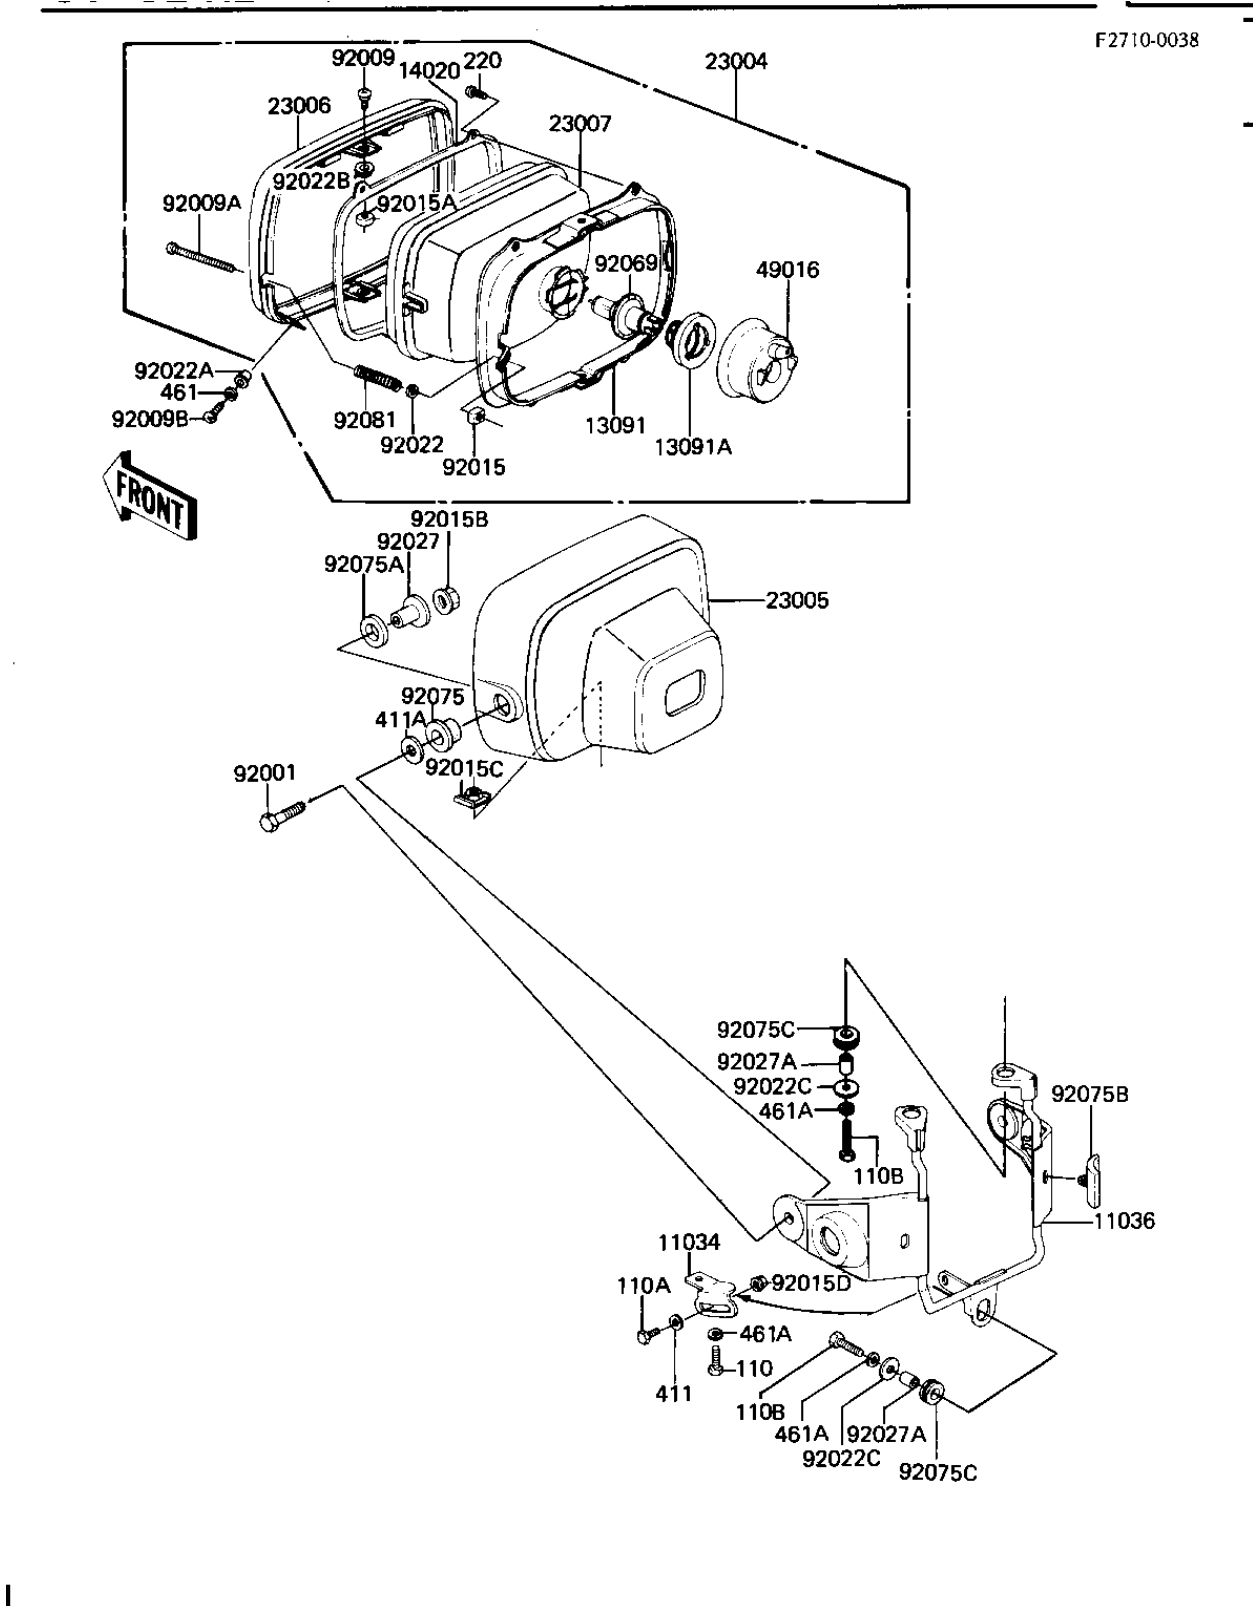

1981 1000 GP PARTS DIAGRAM

HEADLIGHT (KZ1100-B1)

1981 1000 GP PARTS LIST

HEADLIGHT (KZ1100-B1)

ITEM NAME	PART NUMBER	QUANTITY
BRACKET,HEAD LAMP (Ref # 11034)	11034-1937	1
BRACKET-A,HEAD LAMP (Ref # 11036)	11036-1059	1
HOLDER,HEAD LAMP MOUN (Ref # 13091)	13091-1035	1
HOLDER,HEAD LAMP SOCK (Ref # 13091A)	13091-1036	1
RETAINER,HEAD LAMP (Ref # 14020)	14020-1005	1
LAMP-HEAD (Ref # 23004)	23004-1075	1
BODY-COMP-HEAD LAMP,F (Ref # 23005)	23005-1024-21	1
RIM,HEAD LAMP (Ref # 23006)	23006-1005	1
LENS UNIT,HEAD LAMP (Ref # 23007)	23007-1013	1
COVER,HEAD LAMP SOCKE (Ref # 49016)	49016-1023	1
BOLT 8X38 (Ref # 92001)	92001-1405	1
SCREW-PAN HEAD,5X12 (Ref # 92009)	23019-023	1
SCREW,HEAD LAMP LENS (Ref # 92009A)	92009-1047	1
SCREW-PAN HEAD,5MM (Ref # 92009B)	92011-024	1
NUT,4MM (Ref # 92015)	23020-018	1
NUT,HEAD LAMP RIM FIT (Ref # 92015A)	23020-023	1
NUT,8M/M (Ref # 92015B)	92015-1014	1
NUT,HEAD LAMP BODY FT (Ref # 92015C)	92015-1050	1
NUT-6MM (Ref # 92015D)	92015-1078	1
WASHER (Ref # 92022)	23021-004	1
WASHER (Ref # 92022A)	23021-010	1
WASHER-PLAIN,5MM (Ref # 92022B)	23021-012	1
WASHER 6.5X20X1.6T (Ref # 92022C)	92022-125	1
COLLAR,HEAD LAMP FITT (Ref # 92027)	92027-1131	1
COLLAR,REAR FENDER (Ref # 92027A)	92027-162	1
BULB,12V-60/55W (Ref # 92069)	92069-1002	1
DAMPER,HEAD LAMP FITT (Ref # 92075)	92075-1109	1
DAMPER,HEAD LAMP FITT (Ref # 92075A)	92075-1110	1
DAMPER RUBBER (Ref # 92075B)	92075-1243	1

1981 1000 GP PARTS LIST

HEADLIGHT (KZ1100-B1)

ITEM NAME	PART NUMBER	QUANTITY
DAMPER RUBBER,RR FENR (Ref # 92075C)	92075-209	1
SPRING,HEAD LAMP LENS (Ref # 92081)	92081-1103	1
BOLT-UPSET,6X12 (Ref # 110)	112G0612	1
BOLT-UPSET 6X14 (Ref # 110A)	112B0614	1
BOLT-UPSET (Ref # 110B)	112G0625	1
SCREW PAN HEAD 3X8 (Ref # 220)	220B0308	1
WASHER PLAIN 6MM (Ref # 411)	411B0600	1
WASHER,PLAIN,8MM (Ref # 411A)	411D0800	1
WASHER SPRING 5MM (Ref # 461)	461F0500	1
WASHER SPRING 6MM (Ref # 461A)	461F0600	1