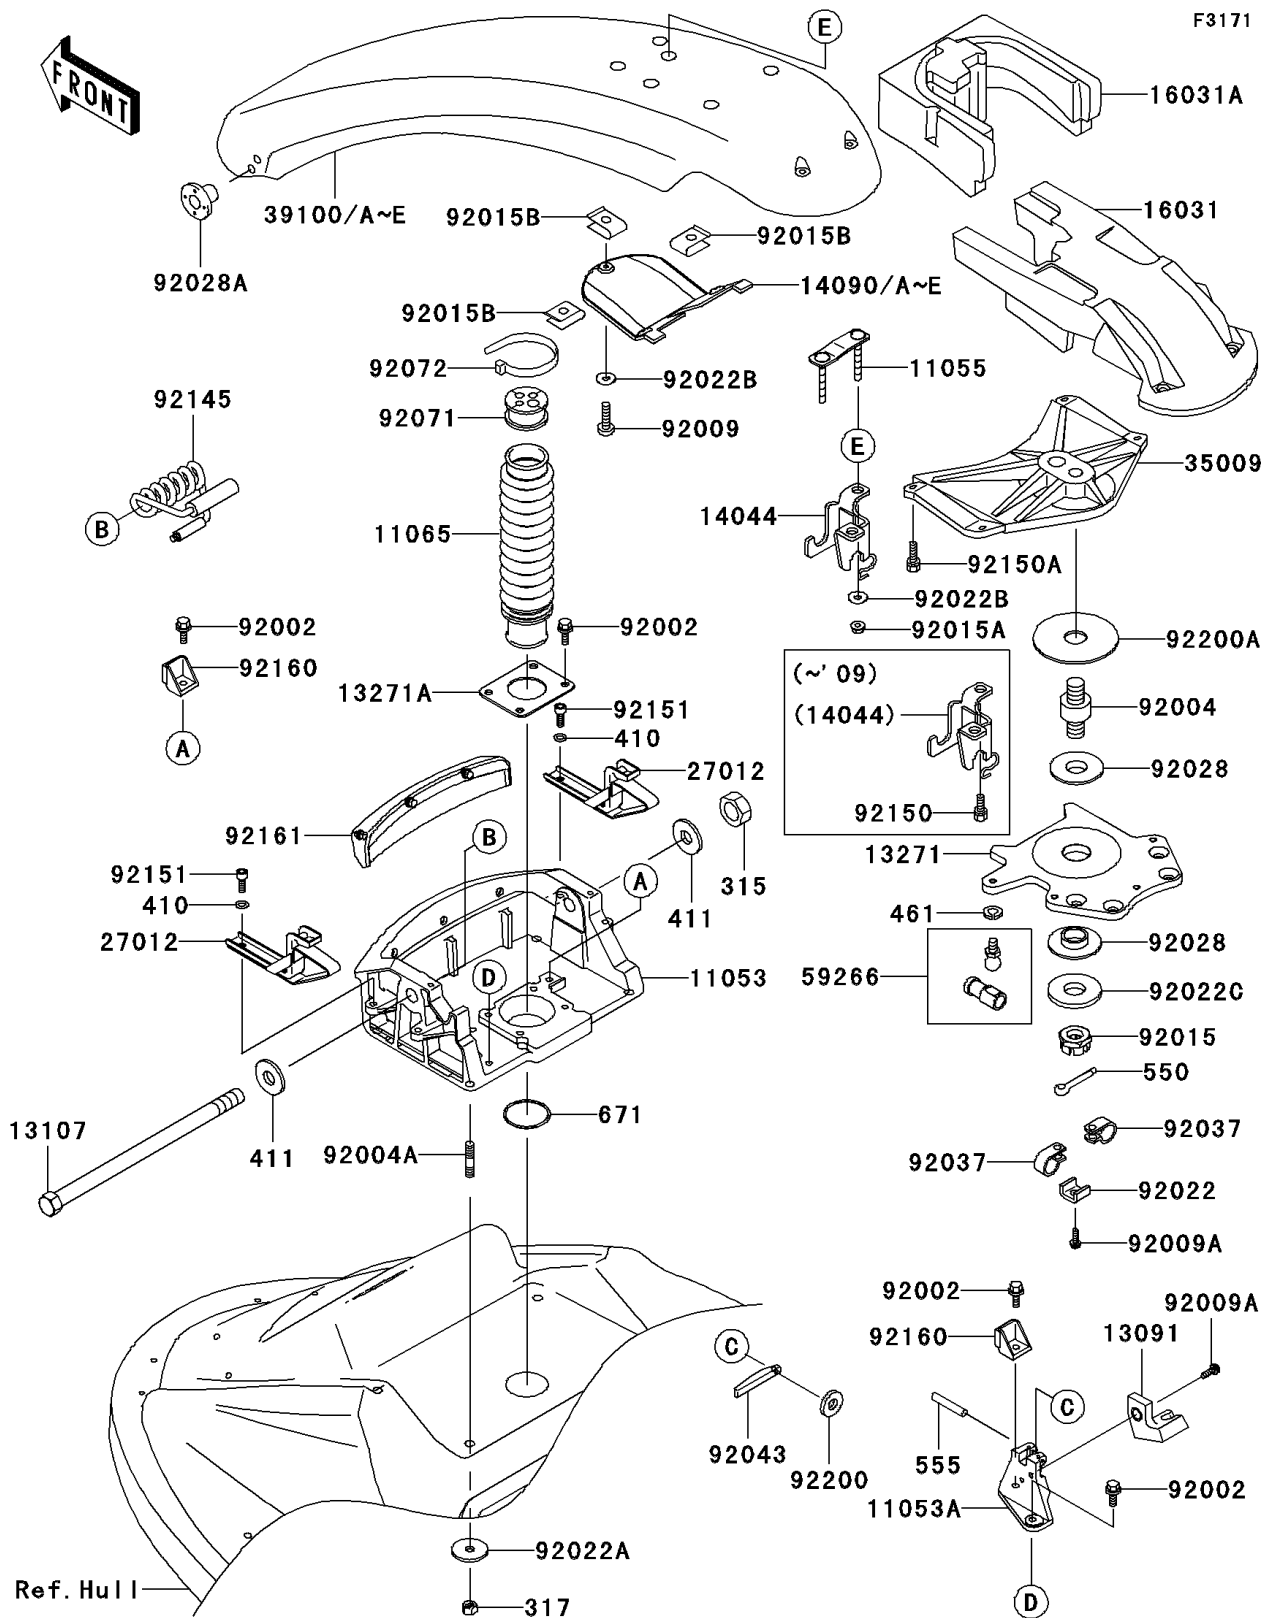

## 2006 JET SKI® 800 SX-R™ PARTS LIST

Handle Pole

| ITEM NAME                                | PART NUMBER    | QUANTITY |
|--|----------------|----------|
| BRACKET (Ref # 11053)                    | 11053-3741     | 1        |
| BRACKET (Ref # 11053A)                   | 11053-3749     | 1        |
| CAP (Ref # 11065)                        | 11065-3726     | 1        |
| HOLDER (Ref # 13091)                     | 13091-3774     | 1        |
| SHAFT (Ref # 13107)                      | 13107-3781     | 1        |
| PLATE (Ref # 13271)                      | 13271-3845     | 1        |
| PLATE (Ref # 13271A)                     | 13271-3882     | 1        |
| HOLDER-CABLE (Ref # 14044)               | 14044-3716     | 1        |
| COVER,HANDLE POLE,L.GREEN (Ref # 14090D) | 14090-3708-777 | 1        |
| FLOAT,HANDLE POLE (Ref # 16031)          | 16031-3951     | 1        |
| FLOAT,HANDLE POLE (Ref # 16031A)         | 16031-3952     | 1        |
| HOOK (Ref # 27012)                       | 27012-3859     | 1        |
| BRACE (Ref # 35009)                      | 35009-3712     | 1        |
| POLE-COMP-HANDLE,L.GREEN (Ref # 39100C)  | 39100-3716-777 | 1        |
| JOINT-BALL (Ref # 59266)                 | 59266-3707     | 1        |
| BOLT,6X16 (Ref # 92002)                  | 92002-3728     | 1        |
| STUD (Ref # 92004)                       | 92004-3728     | 1        |
| STUD,8X25 (Ref # 92004A)                 | 92004-3756     | 1        |
| SCREW,5X16 (Ref # 92009)                 | 92009-3797     | 1        |
| SCREW,5X16 (Ref # 92009A)                | 92009-3868     | 1        |
| NUT,CASTLE,18MM (Ref # 92015)            | 92015-3006     | 1        |
| NUT,CLIP,5MM (Ref # 92015B)              | 92015-3830     | 1        |
| WASHER,CLAMP (Ref # 92022)               | 92022-3014     | 1        |
| NUT-HEX-FINE,14MM (Ref # 315)            | 315R1400       | 1        |
| NUT-HEX-SMALL (Ref # 317)                | 317R0800       | 1        |
| WASHER-PLAIN-SMALL,6MM (Ref # 410)       | 410S0600       | 1        |
| WASHER-PLAIN,14MM (Ref # 411)            | 411S1400       | 1        |
| WASHER-SPRING,6MM (Ref # 461)            | 461S0600       | 1        |
| PIN-COTTER,4X40 (Ref # 550)              | 550S4040       | 1        |