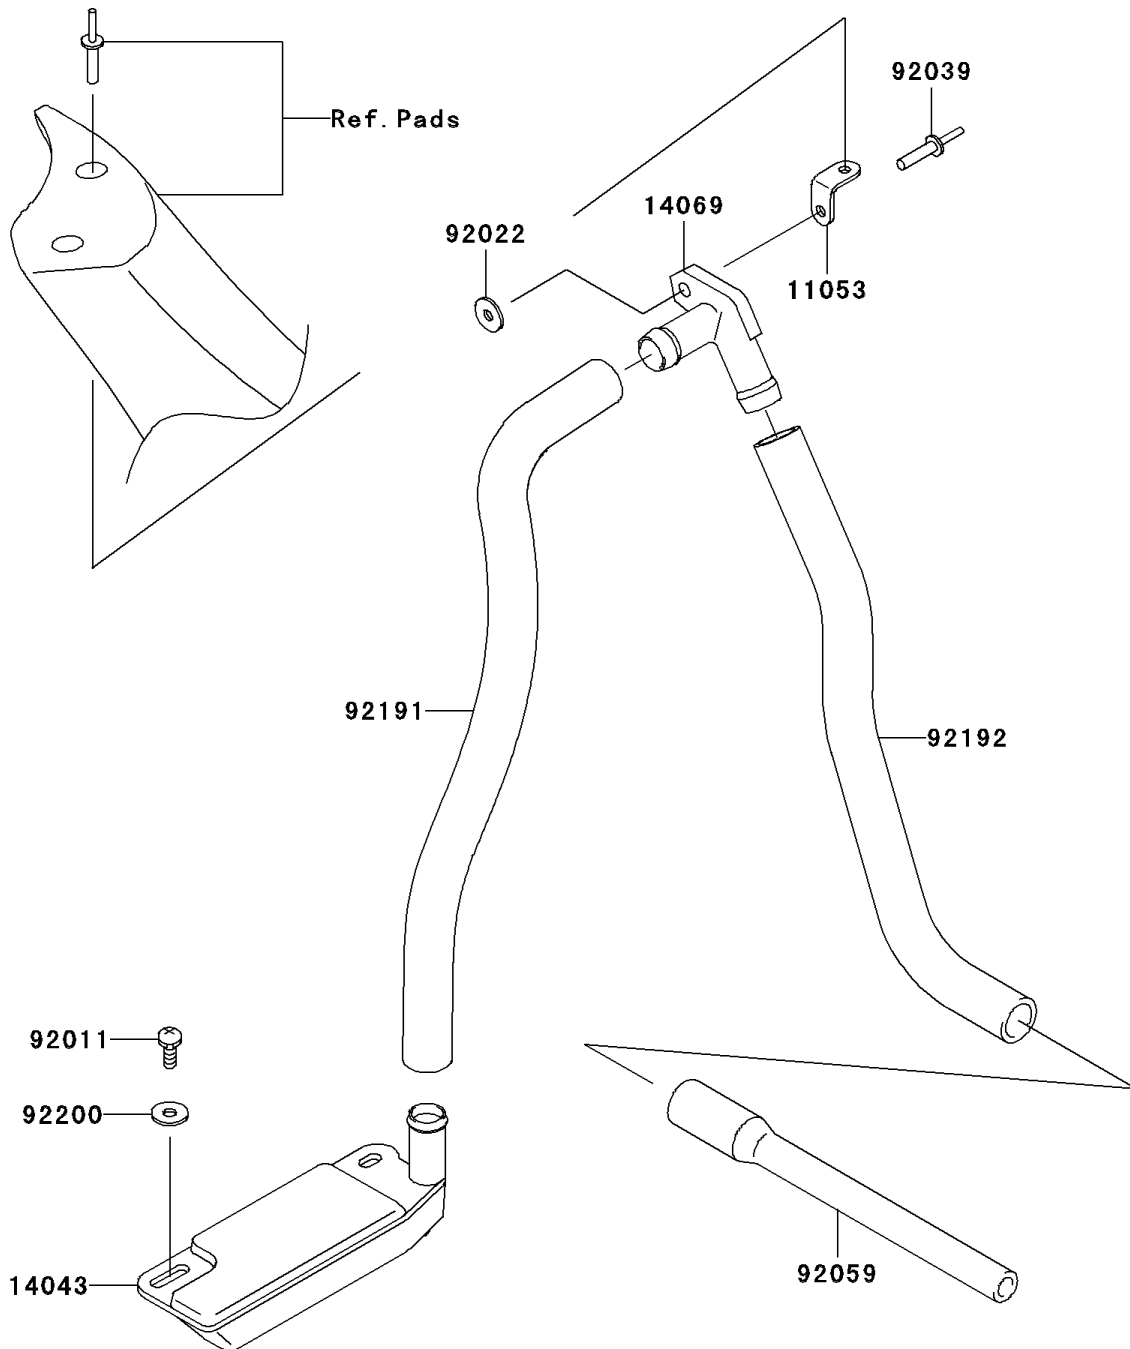

2006 JET SKI® 800 SX-R™ PARTS DIAGRAM

Bilge System

F3145

2006 JET SKI® 800 SX-R™ PARTS LIST

Bilge System

ITEM NAME	PART NUMBER	QUANTITY
BRACKET (Ref # 11053)	11053-3754	1
FILTER (Ref # 14043)	14043-3708	1
BREATHER (Ref # 14069)	14069-3708	1
SCREW,TAPPING (Ref # 92011)	92011-561	1
WASHER,5X16X1.5 (Ref # 92022)	92022-3041	1
RIVET (Ref # 92039)	92039-3775	1
TUBE,L=200 (Ref # 92059)	92059-3894	1
TUBE,BILGE (Ref # 92191)	92191-3975	1
TUBE (Ref # 92192)	92192-3706	1
WASHER,5.9X16X1.5 (Ref # 92200)	92200-3714	1