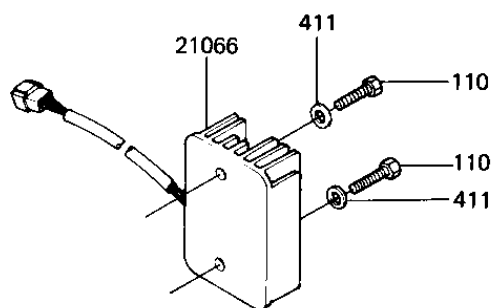

1981 1000 GP PARTS DIAGRAM

GENERATOR/REGULATOR

E1810-0009

1981 1000 GP PARTS LIST

GENERATOR/REGULATOR

ITEM NAME	PART NUMBER	QUANTITY
STATOR (Ref # 21003)	21003-1040	1
ROTOR (Ref # 21007)	21007-1036	1
REGULATOR-VOLTAGE (Ref # 21066)	21066-1018	1
BOLT,12X40 (Ref # 92001)	92001-1146	1
CLAMP (Ref # 92037)	92037-1214	1
BOLT-UPSET 6X14 (Ref # 110)	112B0614	1
BOLT,SOCKET,6X30 (Ref # 120)	120P0630	1
SCREW PAN HEAD 5X12 (Ref # 220)	220B0512	1
WASHER PLAIN 6MM (Ref # 411)	411B0600	1
WASHER SPRING 5MM (Ref # 461)	461F0500	1