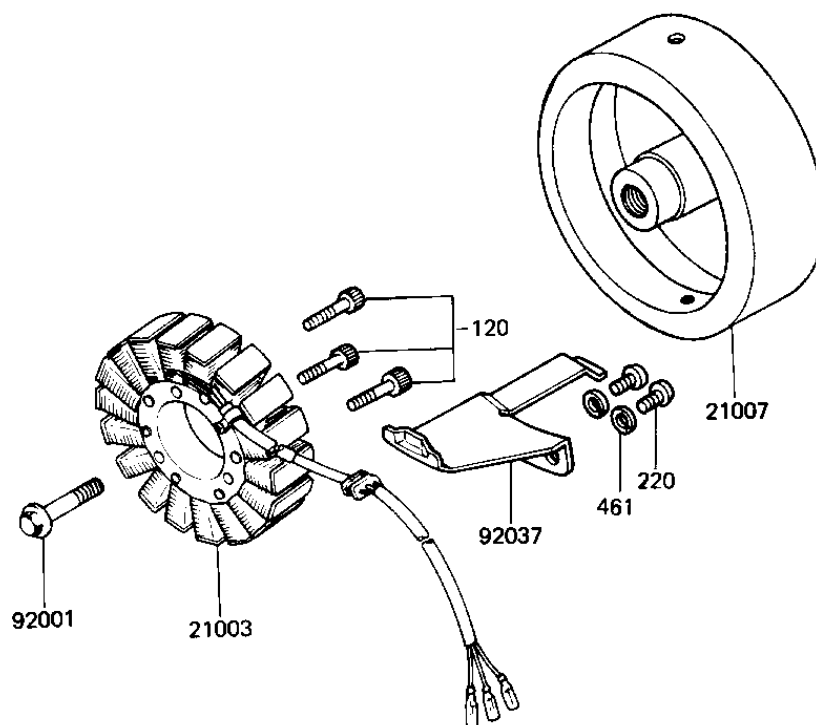

1981 1000 GP PARTS DIAGRAM

GENERATOR/REGULATOR

E1810-0009

1981 1000 GP PARTS LIST

GENERATOR/REGULATOR

ITEM NAME	PART NUMBER	QUANTITY
STATOR (Ref # 21003)	21003-1040	1
ROTOR (Ref # 21007)	21007-1036	1
REGULATOR-VOLTAGE (Ref # 21066)	21066-1018	1
BOLT,12X40 (Ref # 92001)	92001-1146	1
CLAMP (Ref # 92037)	92037-1214	1
BOLT-UPSET 6X14 (Ref # 110)	112B0614	1
BOLT,SOCKET,6X30 (Ref # 120)	120P0630	1
SCREW PAN HEAD 5X12 (Ref # 220)	220B0512	1
WASHER PLAIN 6MM (Ref # 411)	411B0600	1
WASHER SPRING 5MM (Ref # 461)	461F0500	1