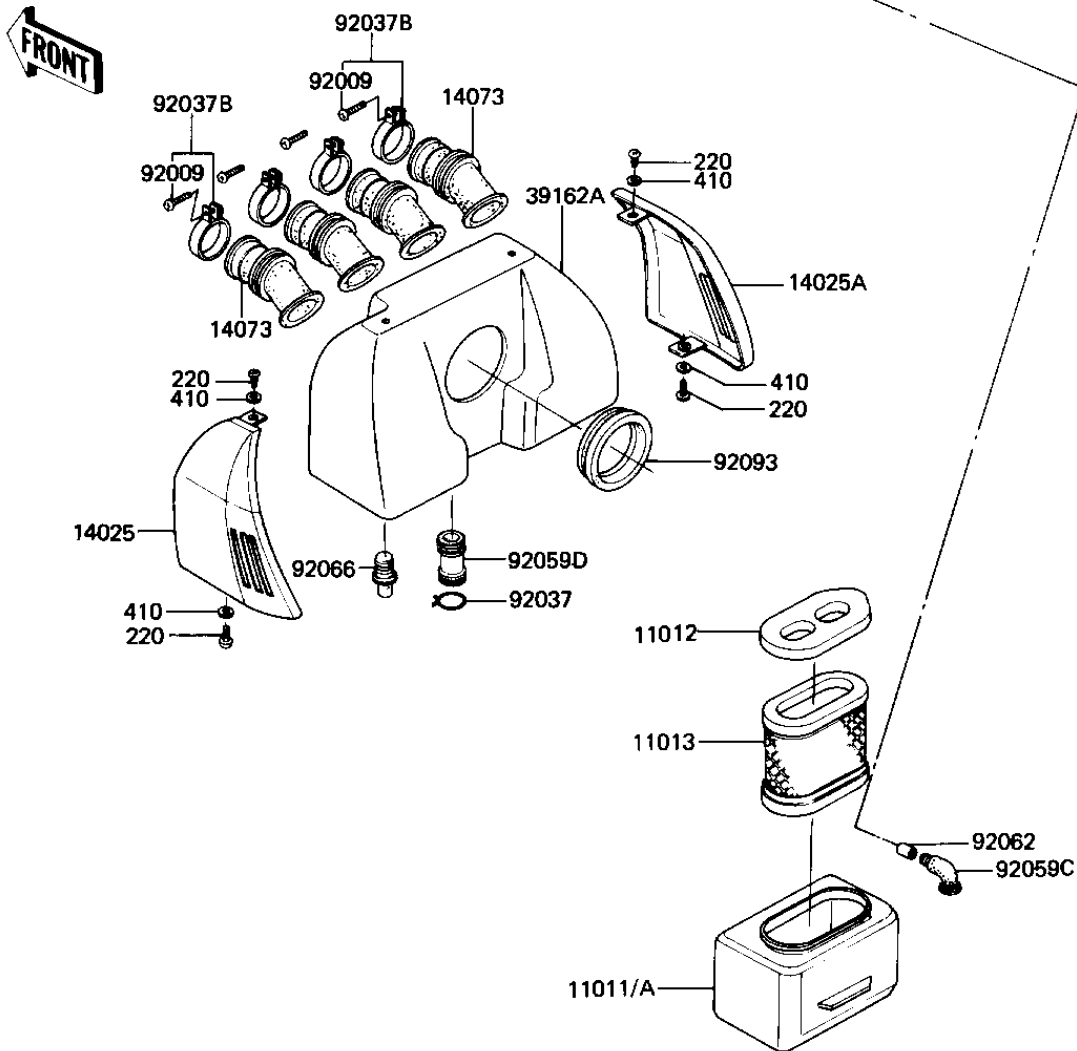

1981 1000 GP PARTS DIAGRAM

AIR CLEANER (KZ1100-B1)

E1130-0026

1981 1000 GP PARTS LIST

AIR CLEANER (KZ1100-B1)

ITEM NAME	PART NUMBER	QUANTITY
CASE-AIR FILTER (Ref # 11011)	11011-1070	1
CASE-AIR FILTER (Ref # 11011A)	11011-1074	1
CAP,AIR FILTER (Ref # 11012)	11012-1152	1
ELEMENT,AIR CLNR (Ref # 11013)	11013-1040	1
COVER,AIR FILTER,LH (Ref # 14025)	14025-1319	1
COVER,AIR FILTER,RH (Ref # 14025A)	14025-1320	1
DUCT,AIR FILTER (Ref # 14073)	14073-1054	1
VALVE ASSY,AIR SWITCH (Ref # 16126)	16126-1014	1
SILENCER (Ref # 39162)	39162-1003	1
SILENCER-INTAKE (Ref # 39162A)	39162-1004	1
FITTING,TUBE (Ref # 92005)	92005-1017	1
SCREW,PAN HEAD (Ref # 92009)	92011-037	1
CLAMP BREATHER PIPE (Ref # 92037)	92037-028	1
CLAMP-PIPE (Ref # 92037A)	92037-072	1
CLAMP,HOLDER (Ref # 92037B)	92037-077	1
CLAMP (Ref # 92037C)	92037-1076	1
CLAMP,BREATHER TUBE (Ref # 92037D)	92037-213	1
TUBE,4X9X110 (Ref # 92059)	92059-1131	1
TUBE,14X20X89 (Ref # 92059A)	92059-1155	1
TUBE,VACUUM,LONG (Ref # 92059B)	92059-1162	1
TUBE,AIR FILTER,BEND (Ref # 92059C)	92059-1163	1
TUBE,AIR FILTER BLEED (Ref # 92059D)	92059-1164	1
TUBE,AIR FILTER,L=510 (Ref # 92059E)	92059-1177	1
NOZZLE,AIR FILTER (Ref # 92062)	92062-1019	1
PLUG (Ref # 92066)	92066-1048	1
SEAL,INTAKE SILENCER (Ref # 92093)	92093-1055	1
SCREW PAN HEAD 5X8 (Ref # 220)	220B0508	1
WASHER PLAIN 5MM (Ref # 410)	410B0500	1