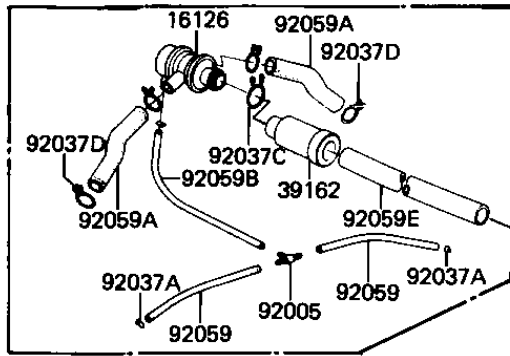

1981 1000 GP PARTS DIAGRAM

AIR CLEANER (KZ1100-B1)

E1130-0026

1981 1000 GP PARTS LIST

AIR CLEANER (KZ1100-B1)

ITEM NAME	PART NUMBER	QUANTITY
CASE-AIR FILTER (Ref # 11011)	11011-1070	1
CASE-AIR FILTER (Ref # 11011A)	11011-1074	1
CAP,AIR FILTER (Ref # 11012)	11012-1152	1
ELEMENT,AIR CLNR (Ref # 11013)	11013-1040	1
COVER,AIR FILTER,LH (Ref # 14025)	14025-1319	1
COVER,AIR FILTER,RH (Ref # 14025A)	14025-1320	1
DUCT,AIR FILTER (Ref # 14073)	14073-1054	1
VALVE ASSY,AIR SWITCH (Ref # 16126)	16126-1014	1
SILENCER (Ref # 39162)	39162-1003	1
SILENCER-INTAKE (Ref # 39162A)	39162-1004	1
FITTING,TUBE (Ref # 92005)	92005-1017	1
SCREW,PAN HEAD (Ref # 92009)	92011-037	1
CLAMP BREATHER PIPE (Ref # 92037)	92037-028	1
CLAMP-PIPE (Ref # 92037A)	92037-072	1
CLAMP,HOLDER (Ref # 92037B)	92037-077	1
CLAMP (Ref # 92037C)	92037-1076	1
CLAMP,BREATHER TUBE (Ref # 92037D)	92037-213	1
TUBE,4X9X110 (Ref # 92059)	92059-1131	1
TUBE,14X20X89 (Ref # 92059A)	92059-1155	1
TUBE,VACUUM,LONG (Ref # 92059B)	92059-1162	1
TUBE,AIR FILTER,BEND (Ref # 92059C)	92059-1163	1
TUBE,AIR FILTER BLEED (Ref # 92059D)	92059-1164	1
TUBE,AIR FILTER,L=510 (Ref # 92059E)	92059-1177	1
NOZZLE,AIR FILTER (Ref # 92062)	92062-1019	1
PLUG (Ref # 92066)	92066-1048	1
SEAL,INTAKE SILENCER (Ref # 92093)	92093-1055	1
SCREW PAN HEAD 5X8 (Ref # 220)	220B0508	1
WASHER PLAIN 5MM (Ref # 410)	410B0500	1