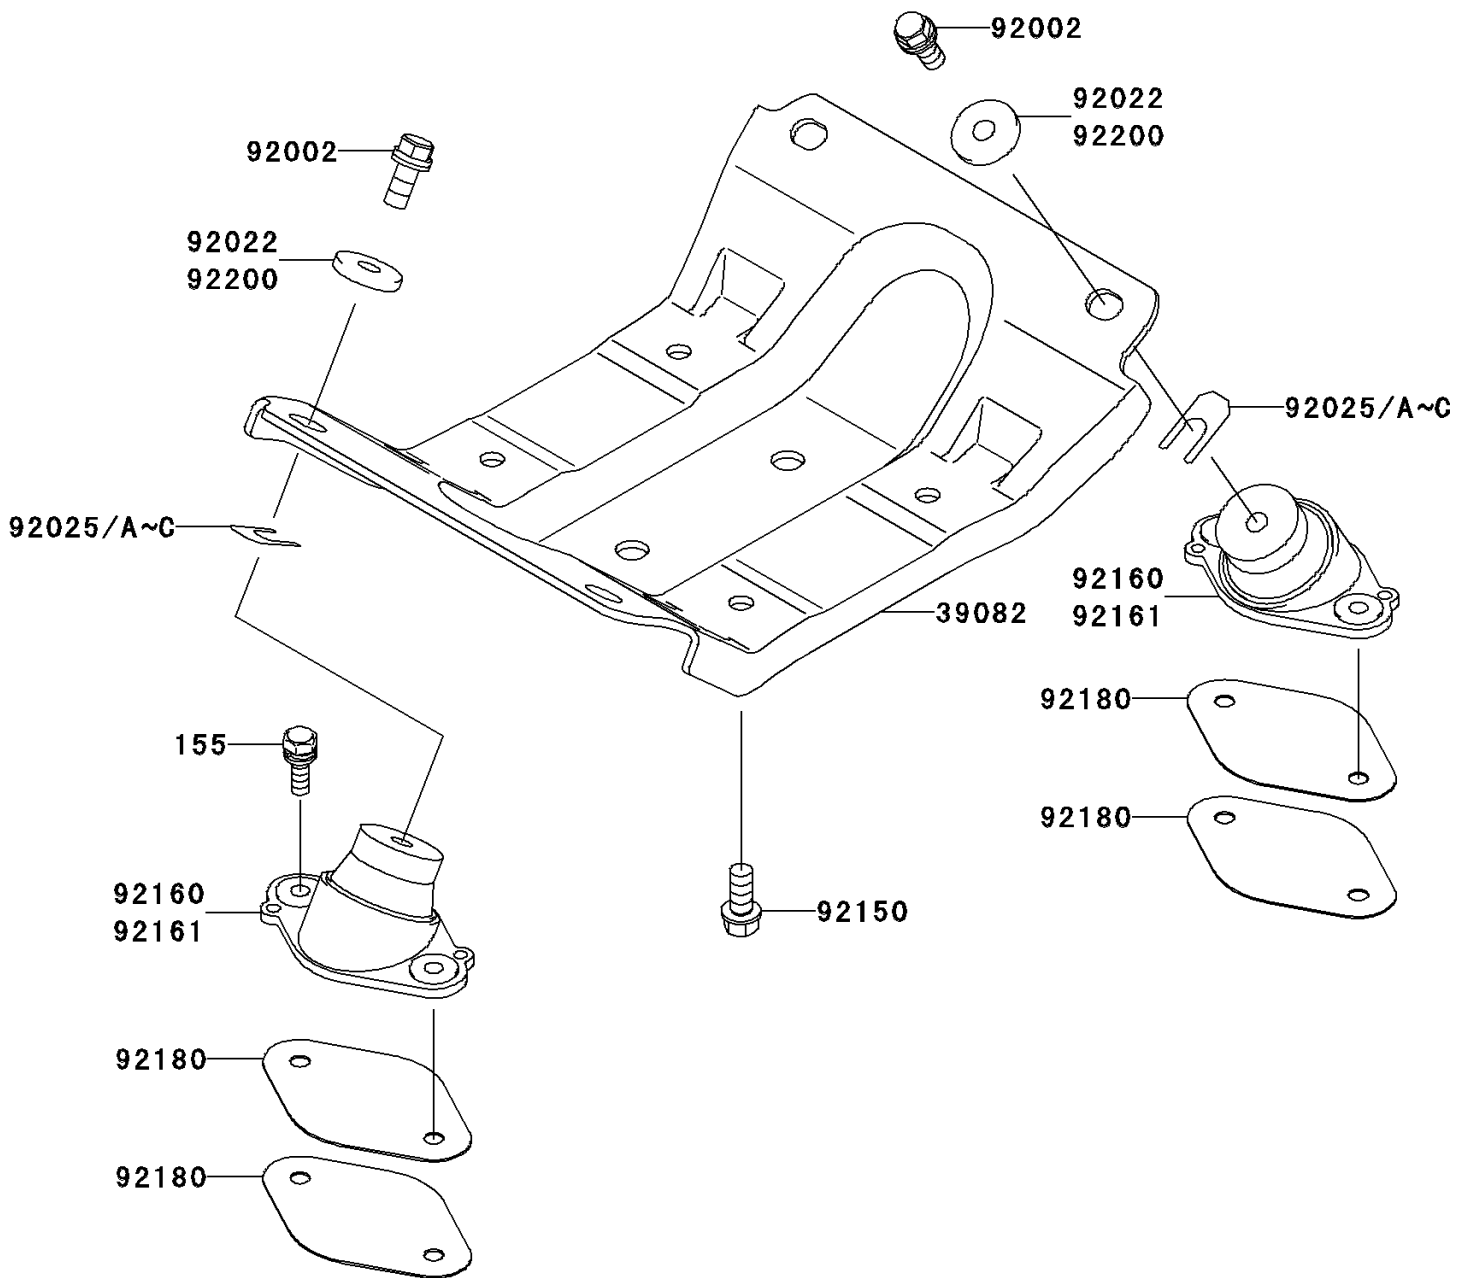

## 2006 JET SKI® 800 SX-R™ PARTS DIAGRAM

Engine Mount

F3144

## 2006 JET SKI® 800 SX-R™ PARTS LIST

Engine Mount

ITEM NAME	PART NUMBER	QUANTITY
BOLT-WSP-SMALL,8X30 (Ref # 155)	155R0830	1
MOUNT-ENGINE (Ref # 39082)	39082-3723	1
BOLT,10X25 (Ref # 92002)	92002-3770	1
WASHER,32X10.5X4 (Ref # 92022)	92022-3023	1
SHIM,T=0.3MM (Ref # 92025)	92025-3705	1
SHIM,T=0.5MM (Ref # 92025A)	92025-3706	1
SHIM,T=1.0MM (Ref # 92025B)	92025-3707	1
SHIM,T=1.5MM (Ref # 92025C)	92025-3708	1
BOLT,10X25 (Ref # 92150)	92150-3818	1
DAMPER,ENGINE MOUNT (Ref # 92160)	92160-3761	1
SHIM,T=1.0 (Ref # 92180)	92180-3715	1