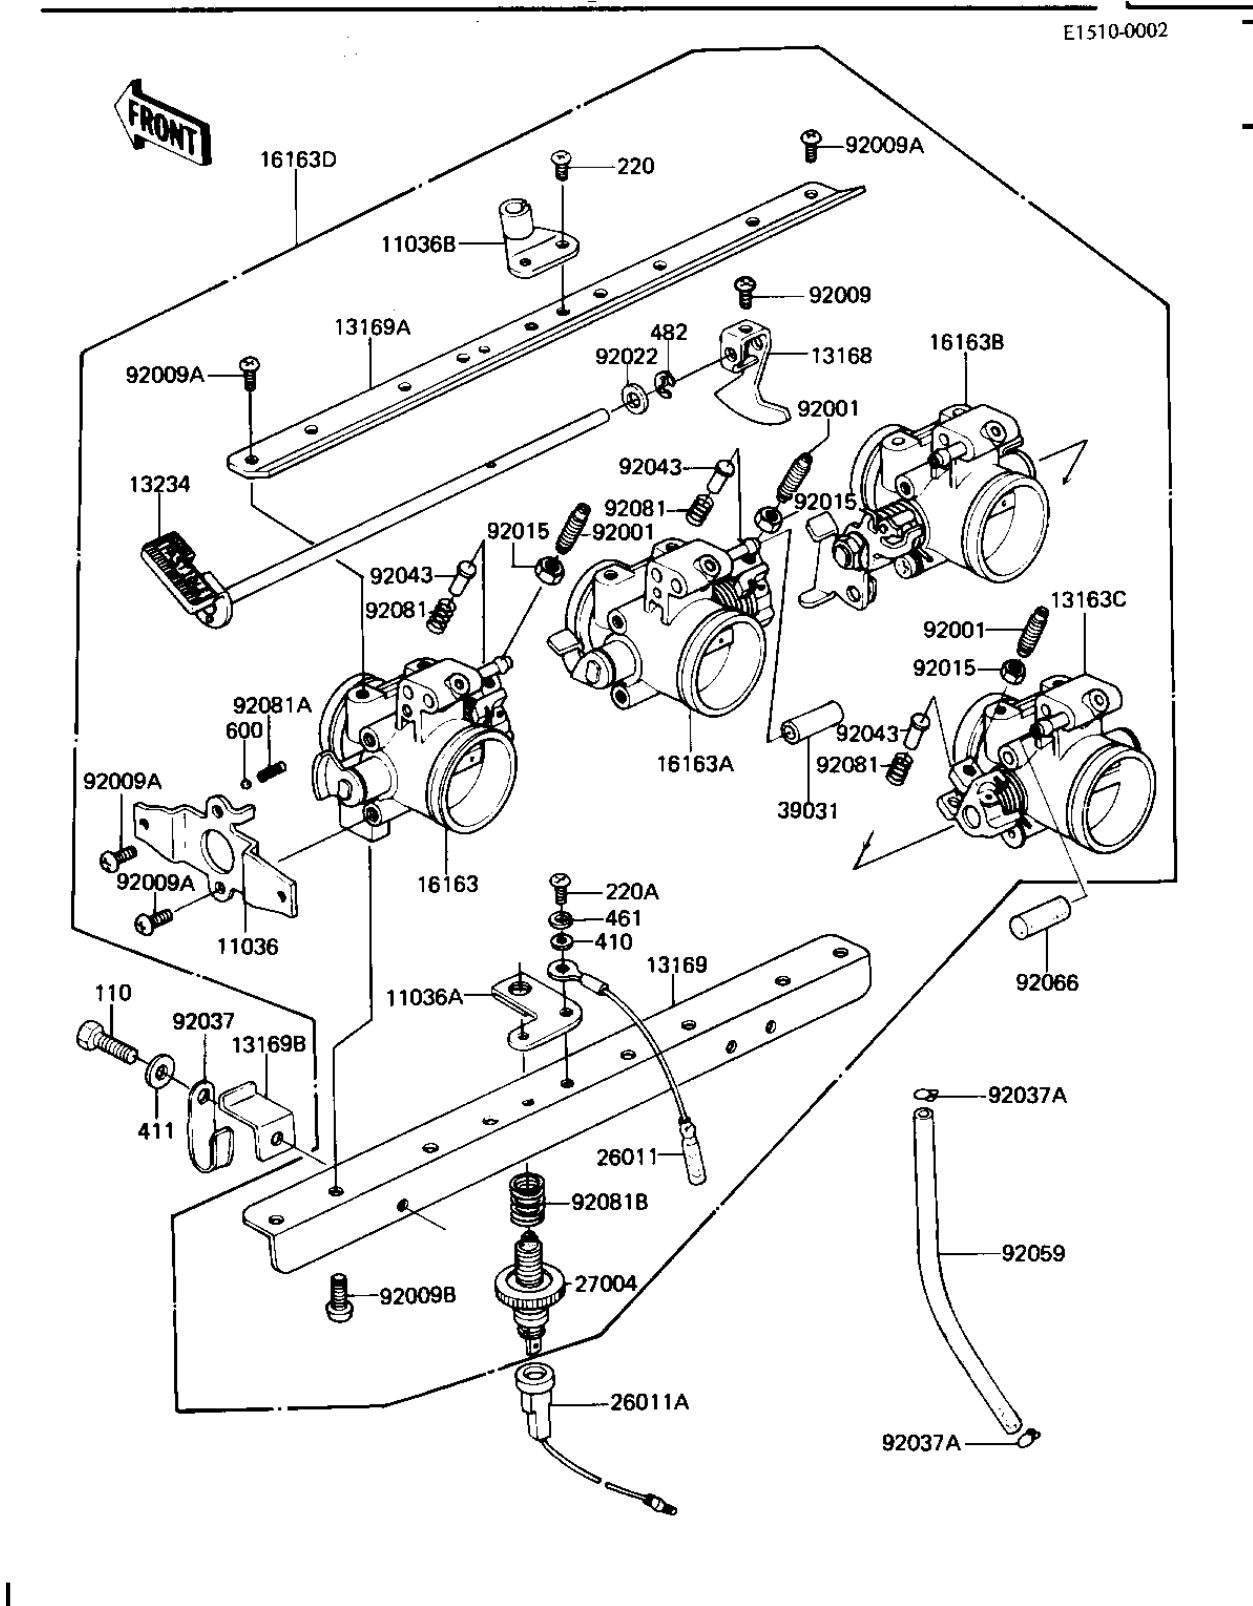

## 1981 1000 GP PARTS DIAGRAM

THROTTLE ASSY (KZ1100-B1)

## 1981 1000 GP PARTS LIST

THROTTLE ASSY (KZ1100-B1)

ITEM NAME	PART NUMBER	QUANTITY
BRACKET-A,THROTTLE SW (Ref # 11036)	11036-1081	1
BRACKET-A,IDLE SWITCH (Ref # 11036A)	11036-1082	1
BRACKET-A,THRRTL CABL (Ref # 11036B)	11036-1211	1
LEVER,FAST IDLE (Ref # 13168)	13168-1089	1
PLATE,THRRTL STAY,LWR (Ref # 13169)	13169-1403	1
PLATE,THRRTL STAY,UPP (Ref # 13169A)	13169-1439	1
PLATE,PROTECTOR (Ref # 13169B)	13169-1441	1
SHAFT-COMP,FAST IDLE (Ref # 13234)	13234-1005	1
THROTTLE-ASSY,LH,OUT (Ref # 16163)	16163-1007	1
THROTTLE-ASSY,LH,IN (Ref # 16163A)	16163-1008	1
THROTTLE-ASSY,RH,IN (Ref # 16163B)	16163-1009	1
THROTTLE-ASSY,RH,OUT (Ref # 16163C)	16163-1010	1
THROTTLE-ASSY (Ref # 16163D)	16163-1011	1
WIRE,LEAD (Ref # 26011)	26011-1068	1
WIRE-LEAD,IDLE SWITCH (Ref # 26011A)	26011-1127	1
SWITCH-ASSY-IDLING (Ref # 27004)	27004-1010	1
CAP-END (Ref # 39031)	39031-1009	1
BOLT,ADJUSTING (Ref # 92001)	92001-1447	1
SCREW,PAN HEAD,5X7 (Ref # 92009)	16046-007	1
SCREW PAN HEAD 5X10 (Ref # 92009A)	220B0510	2
SCREW PAN HEAD 6X14 (Ref # 92009B)	220B0614	1
NUT,THROTTLE VLV ADST (Ref # 92015)	92015-1119	1
WASHER,PLAIN (Ref # 92022)	16039-019	1
CLAMP,WIRING HARNESS (Ref # 92037)	21126-008	1
CLAMP-PIPE (Ref # 92037A)	92037-072	1
PIN,THROTTLE VALVE (Ref # 92043)	92043-1079	1
TUBE,4X9X290 (Ref # 92059)	92059-1043	1
RUBBER PLUG (Ref # 92066)	92068-006	1
SPRING,THROTTLE VALVE (Ref # 92081)	92081-1259	1

## 1981 1000 GP PARTS LIST

THROTTLE ASSY (KZ1100-B1)

ITEM NAME	PART NUMBER	QUANTITY
SPRING,FAST IDLE SHFT (Ref # 92081A)	92081-1260	1
SPRING,IDLING ADJUST (Ref # 92081B)	92081-1392	1
BOLT HEX HEAD 5X10 (Ref # 110)	110B0510	1
SCREW PAN HEAD 5X8 (Ref # 220)	220B0508	1
WASHER PLAIN 5MM (Ref # 410)	410B0500	1
WASHER PLAIN 5MM (Ref # 411)	411B0500	1
WASHER SPRING 5MM (Ref # 461)	461F0500	1
CIRCLIP SELD BEM FIT (Ref # 482)	482K4000	1
BALL,STEEL,1/8" (Ref # 600)	600A0400	1