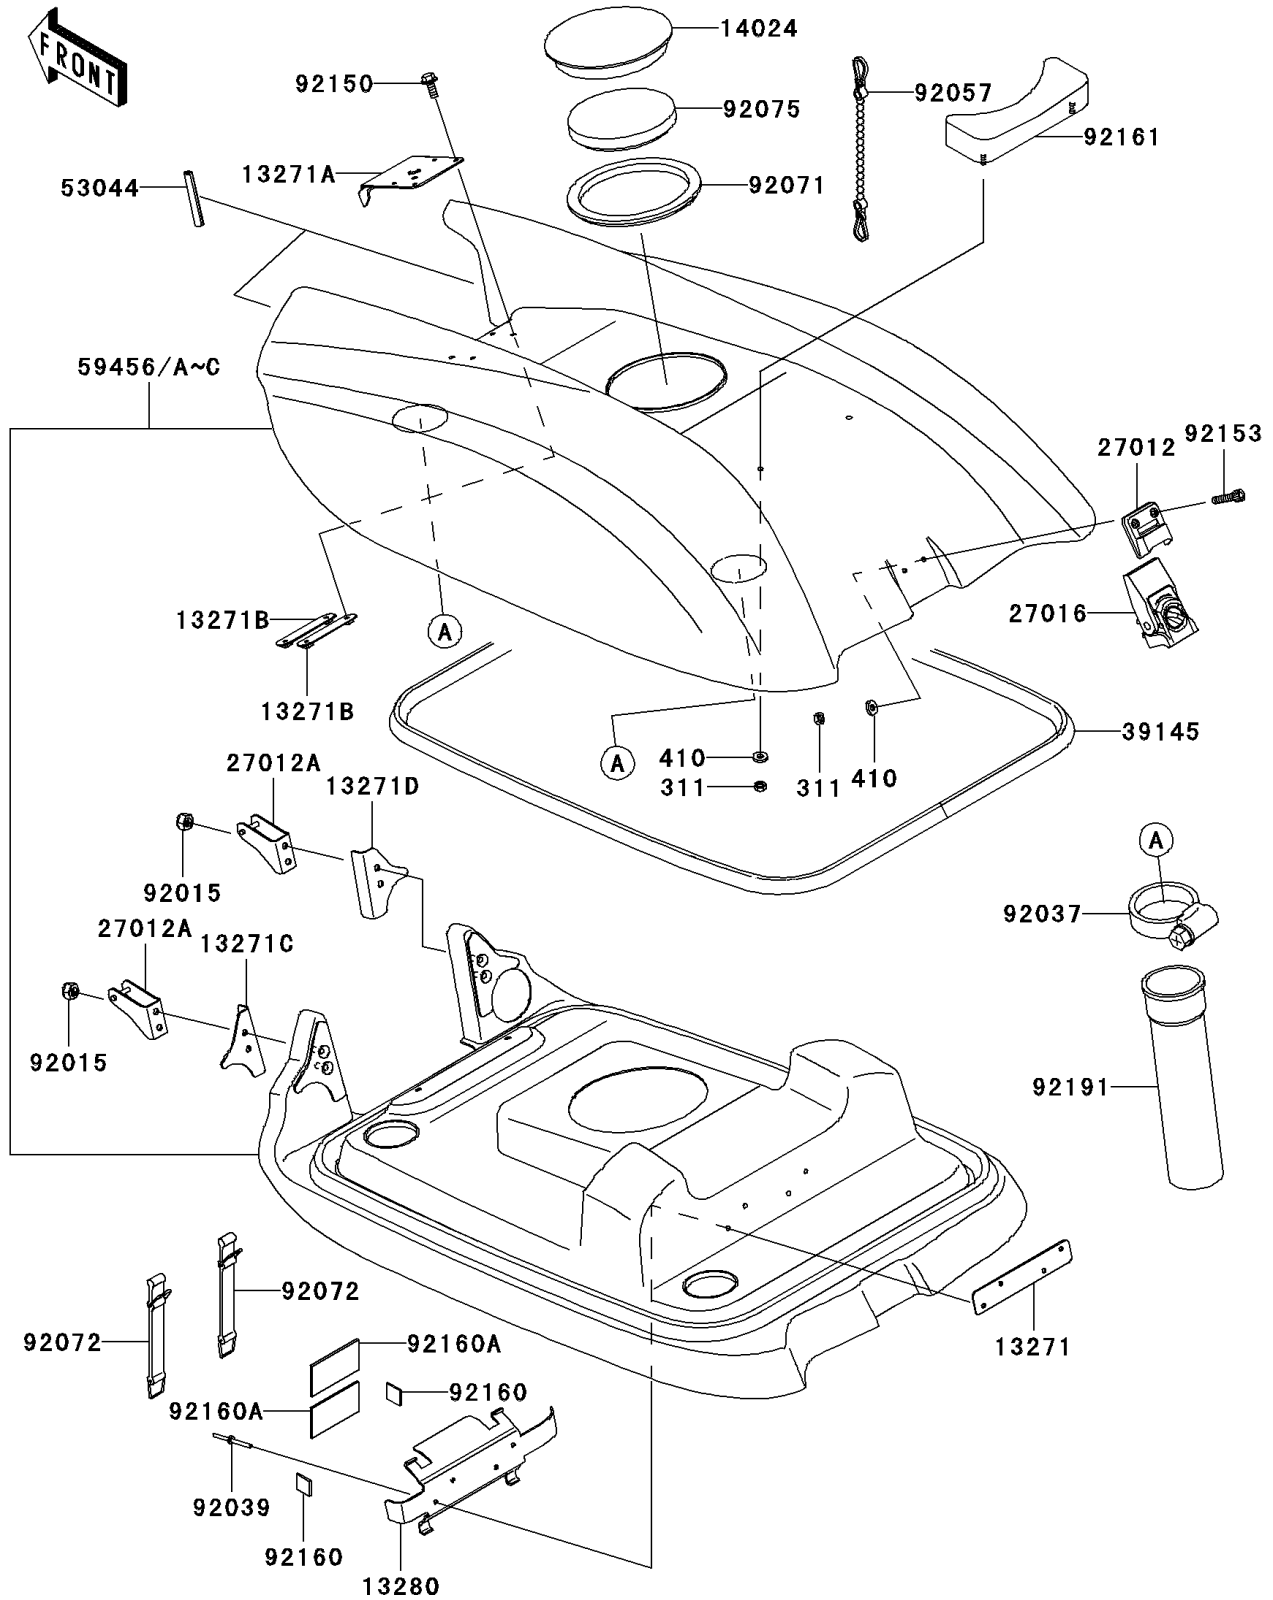

## 2006 JET SKI® 800 SX-R™ PARTS DIAGRAM

Engine Hood

F3142

## 2006 JET SKI® 800 SX-R™ PARTS LIST

Engine Hood

ITEM NAME	PART NUMBER	QUANTITY
NUT-HEX,5MM (Ref # 311)	311R0500	1
W-PLAIN-S,5MM (Ref # 410)	410S0500	1
PLATE,FIRE EXTINGUISHER (Ref # 13271)	13271-3775	1
PLATE (Ref # 13271A)	13271-3885	1
PLATE (Ref # 13271B)	13271-3886	1
PLATE,LH (Ref # 13271C)	13271-3894	1
PLATE,RH (Ref # 13271D)	13271-3895	1
HOLDER,FIRE EXTINGUISHER (Ref # 13280)	13280-3740	1
COVER (Ref # 14024)	14024-3748	1
HOOK (Ref # 27012)	27012-3711	1
HOOK (Ref # 27012A)	27012-3842	1
LOCK-ASSY (Ref # 27016)	27016-3703	1
TRIM-SEAL,L=2156 (Ref # 39145)	39145-3781	1
TRIM,L=120 (Ref # 53044)	53044-3767	1
HOOD-COMP-ENGINE,J.WHITE (Ref # 59456C)	59456-3730-8C	1
NUT,LOCK,6MM (Ref # 92015)	92015-3766	1
CLAMP (Ref # 92037)	92037-3738	1
RIVET (Ref # 92039)	92039-3783	1
CHAIN,COVER,L=100 (Ref # 92057)	92057-3704	1
GROMMET (Ref # 92071)	92071-3742	1
BAND,TOOL CASE (Ref # 92072)	92072-3859	1
DAMPER (Ref # 92075)	92075-3737	1
BOLT,5X16 (Ref # 92150)	92150-3778	1
BOLT,SOCKET,5X20 (Ref # 92153)	92153-3716	1
DAMPER,25X25 (Ref # 92160)	92160-3864	1
DAMPER (Ref # 92160A)	92160-3913	1
DAMPER (Ref # 92161)	92161-3741	1
TUBE (Ref # 92191)	92191-3987	1