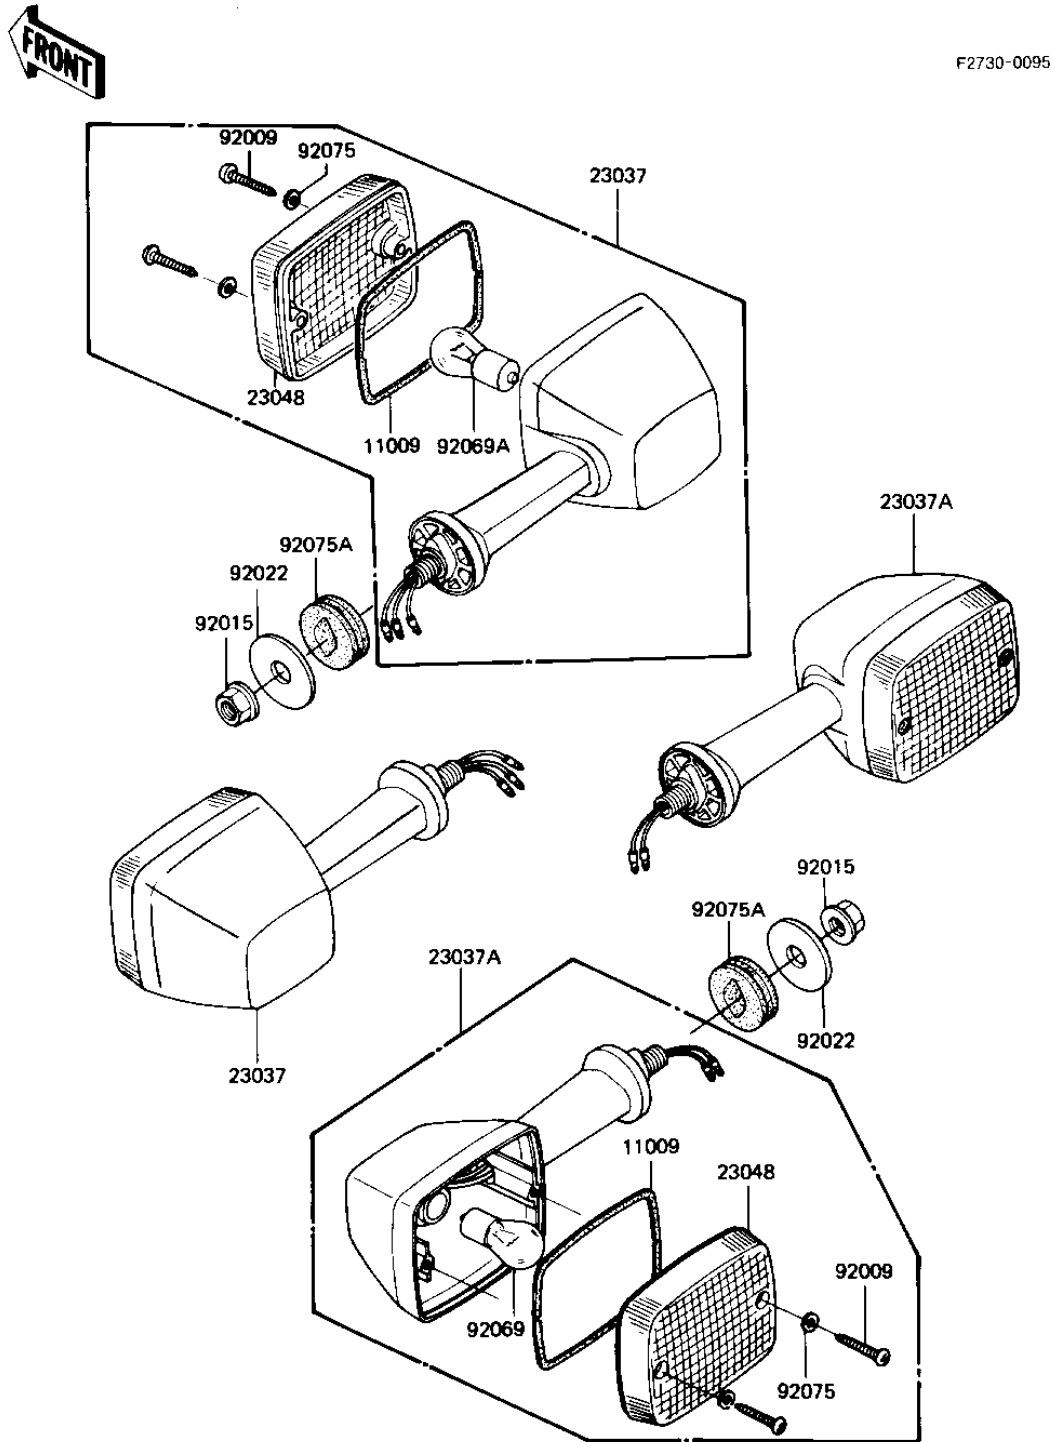

## 1981 1000 Standard PARTS DIAGRAM

TURN SIGNALS

## 1981 1000 Standard PARTS LIST

### TURN SIGNALS

ITEM NAME	PART NUMBER	QUANTITY
GASKET,SIGNAL LAMP (Ref # 11009)	11009-1150	1
LAMP-ASSY-SIGNAL,FR (Ref # 23037)	23037-1131	1
LAMP-ASSY-SIGNAL (Ref # 23037A)	23037-1104	1
LENS-SIGNAL LAMP (Ref # 23048)	23048-1019	1
SCREW,TAPPING,4X25 (Ref # 92009)	92009-1069	1
NUT,FLANGED,10MM (Ref # 92015)	92015-1428	1
WASHER,10.5X37X1.6 (Ref # 92022)	92022-1246	1
BULB 12V 32CP (Ref # 92069)	92069-055	1
BULB,12V 23/8W (Ref # 92069A)	92069-060	1
WASHER-PLAIN,4MM (Ref # 92075)	23058-002	1
DAMPER,SIGNAL LAMP (Ref # 92075A)	92075-1391	1