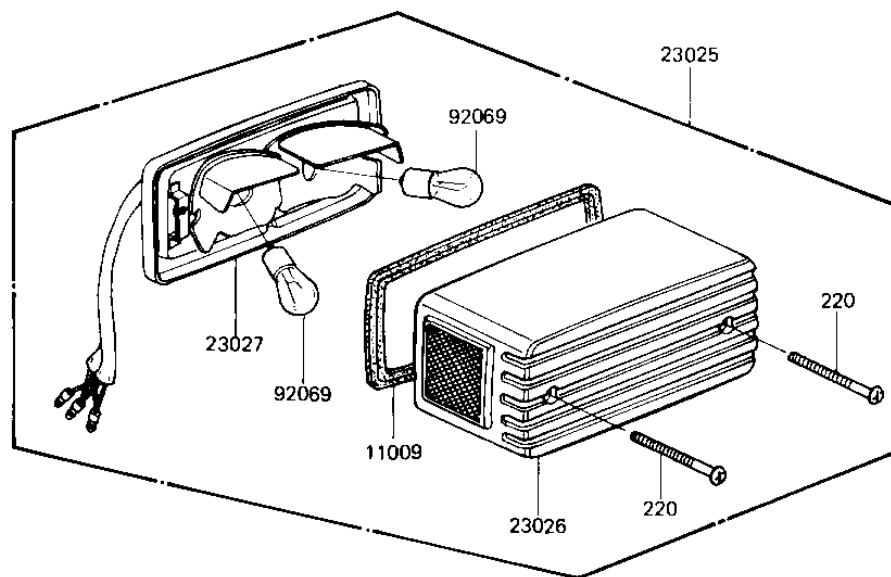

1981 1000 Standard PARTS DIAGRAM

TAILLIGHT

F2720-0037

1981 1000 Standard PARTS LIST

TAILLIGHT

ITEM NAME	PART NUMBER	QUANTITY
GASKET,TAIL LAMP (Ref # 11009)	11009-1221	1
LAMP-TAIL (Ref # 23025)	23025-1025	1
LENS,TAIL LAMP (Ref # 23026)	23026-1021	1
BODY-COMP-TAIL LAMP (Ref # 23027)	23027-1013	1
WASHER 6.5X20X1.6T (Ref # 92022)	92022-125	1
COLLAR,6.8X10X17.6 (Ref # 92027)	92027-1316	1
BULB,12V 32/3CP (Ref # 92069)	92069-059	1
DAMPER RUBBER (Ref # 92075)	92075-1092	1
DAMPER (Ref # 92075A)	92075-1282	1
BOLT-UPSET (Ref # 110)	112G0625	1
SCREW-PAN-CROS (Ref # 220)	220C0465	1