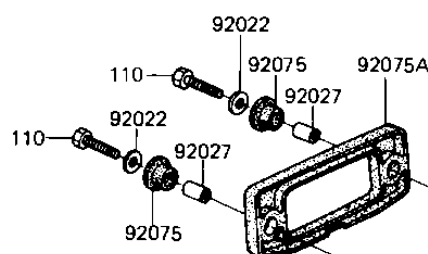

1981 1000 Standard PARTS DIAGRAM

TAILLIGHT

F2720-0037

1981 1000 Standard PARTS LIST

TAILLIGHT

ITEM NAME	PART NUMBER	QUANTITY
GASKET,TAIL LAMP (Ref # 11009)	11009-1221	1
LAMP-TAIL (Ref # 23025)	23025-1025	1
LENS,TAIL LAMP (Ref # 23026)	23026-1021	1
BODY-COMP-TAIL LAMP (Ref # 23027)	23027-1013	1
WASHER 6.5X20X1.6T (Ref # 92022)	92022-125	1
COLLAR,6.8X10X17.6 (Ref # 92027)	92027-1316	1
BULB,12V 32/3CP (Ref # 92069)	92069-059	1
DAMPER RUBBER (Ref # 92075)	92075-1092	1
DAMPER (Ref # 92075A)	92075-1282	1
BOLT-UPSET (Ref # 110)	112G0625	1
SCREW-PAN-CROS (Ref # 220)	220C0465	1