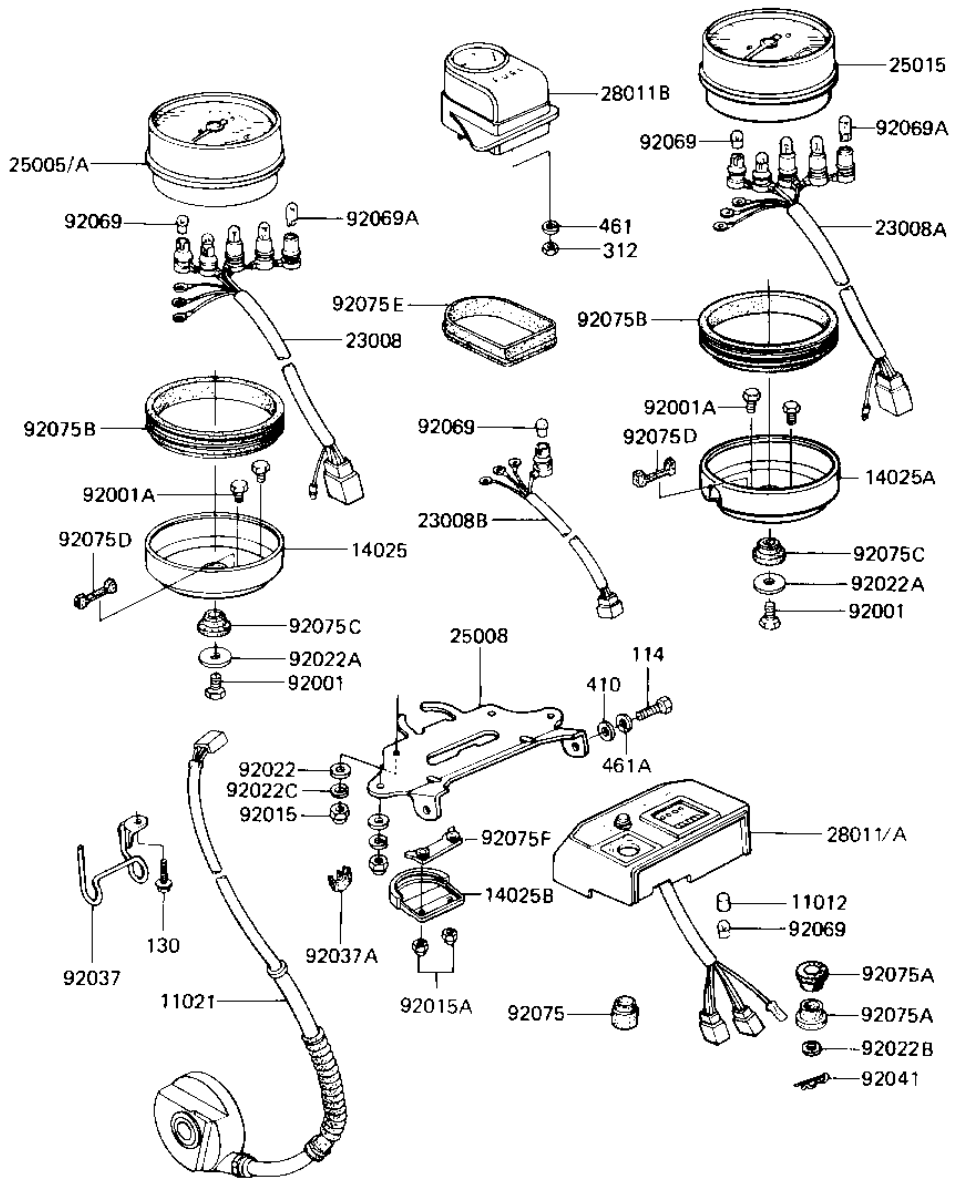

1981 1000 Standard PARTS DIAGRAM

METERS (KZ1000-J1/J2)

F2530-0038

1981 1000 Standard PARTS LIST

METERS (KZ1000-J1/J2)

ITEM NAME	PART NUMBER	QUANTITY
CAP,BULB,GREEN (Ref # 11012)	11012-1172	1
CASE-ASSY (Ref # 11021)	11021-1011	1
COVER,SPEEDOMETER (Ref # 14025)	14025-1344	1
COVER,TACHOMETER (Ref # 14025A)	14025-1345	1
COVER,FUEL METER (Ref # 14025B)	14025-1347	1
SOCKET-ASSY,SPEEDOMET (Ref # 23008)	23008-1090	1
SOCKET-ASSY,TACHOMETE (Ref # 23008A)	23008-1091	1
SOCKET-ASSY,FUEL METE (Ref # 23008B)	23008-1092	1
SPEEDOMETER,MPH (Ref # 25005)	25005-1106	1
SPEEDOMETER,KPH (Canada) (Ref # 25005A)	25005-1107	1
BRACKET-METER (Ref # 25008)	25008-1034	1
TACHOMETER (Ref # 25015)	25015-1082	1
1011UNAVAILABLE IN PRICE BOOK (Ref # 28011)	28011	1
METER,TOTAL & TRIP (Canada) (Ref # 28011A)	28011-1012	1
METER,FUEL (Ref # 28011B)	28011-1025	1
BOLT,6X8 (Ref # 92001)	92001-1442	1
BOLT,HEX HEAD,6X14 (Ref # 92001A)	92003-204	1
NUT-CAP,6MM,BLACK (Ref # 92015)	322C0600	1
NUT,CAP,4MM (Ref # 92015A)	92015-1144	1
WASHER PLAIN (Ref # 92022)	411F0600	1
WASHER,6.2X26X1 (Ref # 92022A)	92022-1248	1
WASHER,PLAIN,6MM (Ref # 92022B)	92022-263	1
UNAVAILABLE IN PRICE BOOK (Ref # 92022C)	92029-064	1
CLAMP (Ref # 92037)	92037-1230	1
CLAMP,CASE ASSY,WIRE (Ref # 92037A)	92037-1249	1
PIN,COTER (Ref # 92041)	92041-006	1
BULB 12V 1.5W (Ref # 92069)	92069-017	1
BULB,12V3.4W (Ref # 92069A)	92069-1007	1
DAMPER (Ref # 92075)	92075-1286	1

1981 1000 Standard PARTS LIST

METERS (KZ1000-J1/J2)

ITEM NAME	PART NUMBER	QUANTITY
DAMPER,TRIP METER (Ref # 92075A)	92075-1300	1
DAMPER,METER (Ref # 92075B)	92075-1315	1
DAMPER (Ref # 92075C)	92075-1316	1
DAMPER (Ref # 92075D)	92075-1317	1
DAMPER,FUEL METER (Ref # 92075E)	92075-1318	1
DAMPER (Ref # 92075E)	92075-1319	1
BOLT-SMALL-UPSET,8X18 (Ref # 114)	115G0818	1
BOLT,FLANGED,6X8 (Ref # 130)	130B0608	1
NUT-HEX (Ref # 312)	312B0300A	1
WASHER PLAIN 8MM (Ref # 410)	410B0800	1
WASHER SPRING (Ref # 461)	461B0800	2