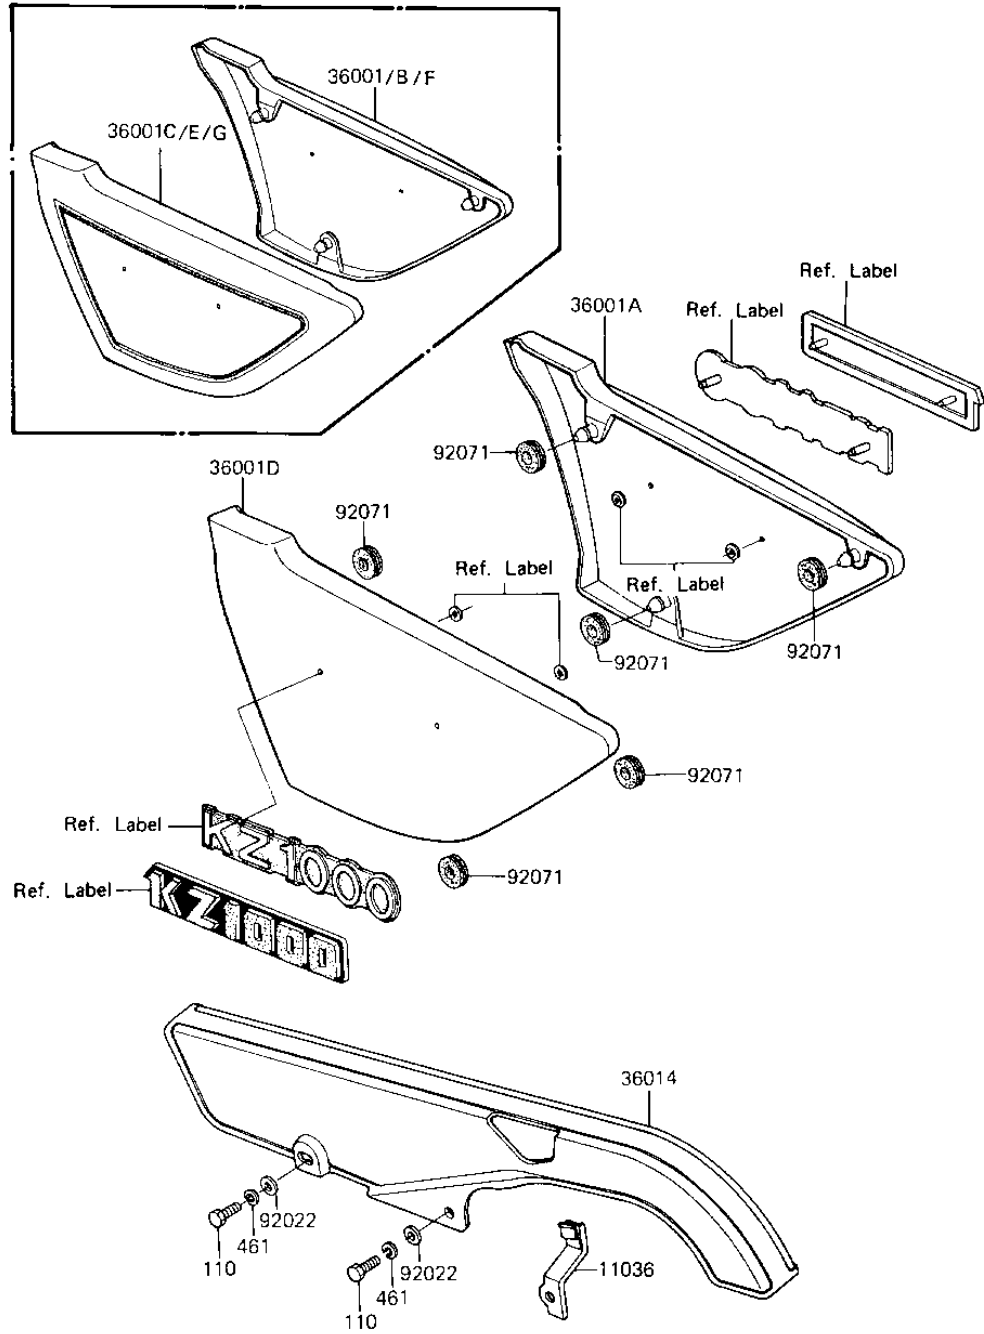

1981 1000 Standard PARTS DIAGRAM

SIDE COVERS/CHAIN COVER

F2610-0157

1981 1000 Standard PARTS LIST

SIDE COVERS/CHAIN COVER

ITEM NAME	PART NUMBER	QUANTITY
BRACKET-A,CHAIN CASE (Ref # 11036)	11036-1615	1
COVER-SIDE,RH,L.R.RED (Ref # 36001F)	36001-5045-D2	1
COVER-SIDE,LH,L.R.RED (Ref # 36001G)	36001-5046-D2	1
CASE-CHAIN (Ref # 36014)	36014-1061	1
WASHER 6.5X20X1.6T (Ref # 92022)	92022-125	1
GROMMET (Ref # 92071)	92071-056	1
UNAVAILABLE IN PRICE BOOK (Ref # 110)	11080616	1
UNAVAILABLE IN PRICE BOOK (Ref # 461)	46150600	1