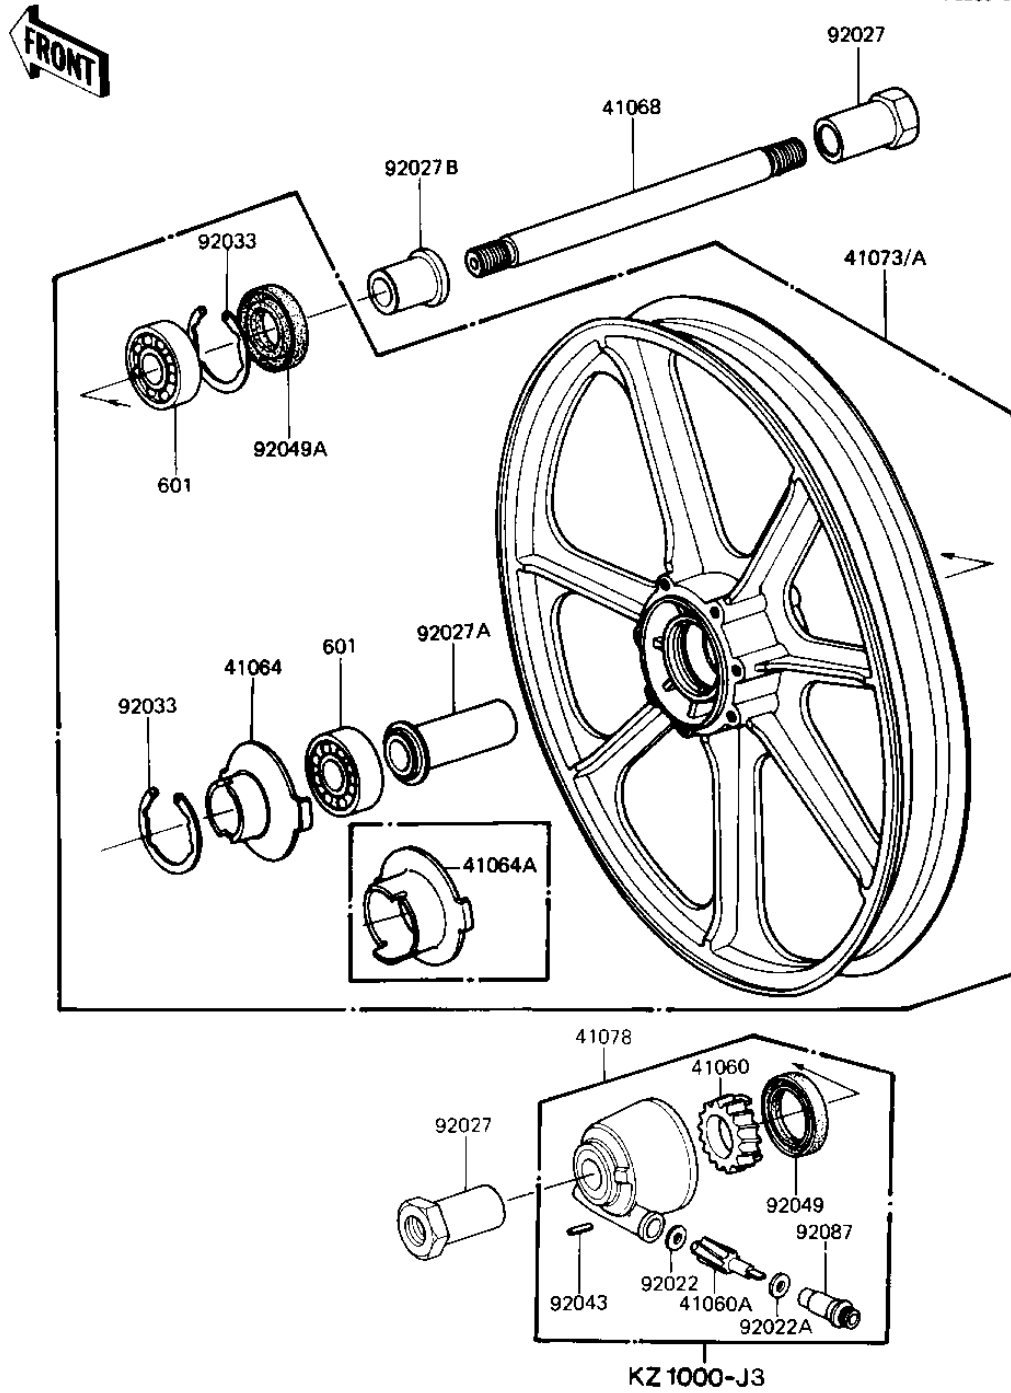

## 1981 1000 Standard PARTS DIAGRAM

FRONT WHEEL/HUB

F2230-0054

## 1981 1000 Standard PARTS LIST

FRONT WHEEL/HUB

ITEM NAME	PART NUMBER	QUANTITY
RECEIVER-SPEEDOMETER (Ref # 41064A)	41064-1008	1
AXLE,FRONT (Ref # 41068)	41068-1031	1
WHEEL-ASSY (Ref # 41073A)	41073-1156-21	1
COLLAR,FRONT AXLE (Ref # 92027)	41069-031	1
COLLAR,FR HUB L=55M/M (Ref # 92027A)	92027-1223	1
COLLAR,FR AXLE L=30MM (Ref # 92027B)	92027-1225	1
CIRCLIP,42MM (Ref # 92035)	92033-1041	1
OIL SEAL,AG1144AO (Ref # 92049A)	92049-1058	1
BEARING BALL #6302Z (Ref # 601)	601B6302Z	1