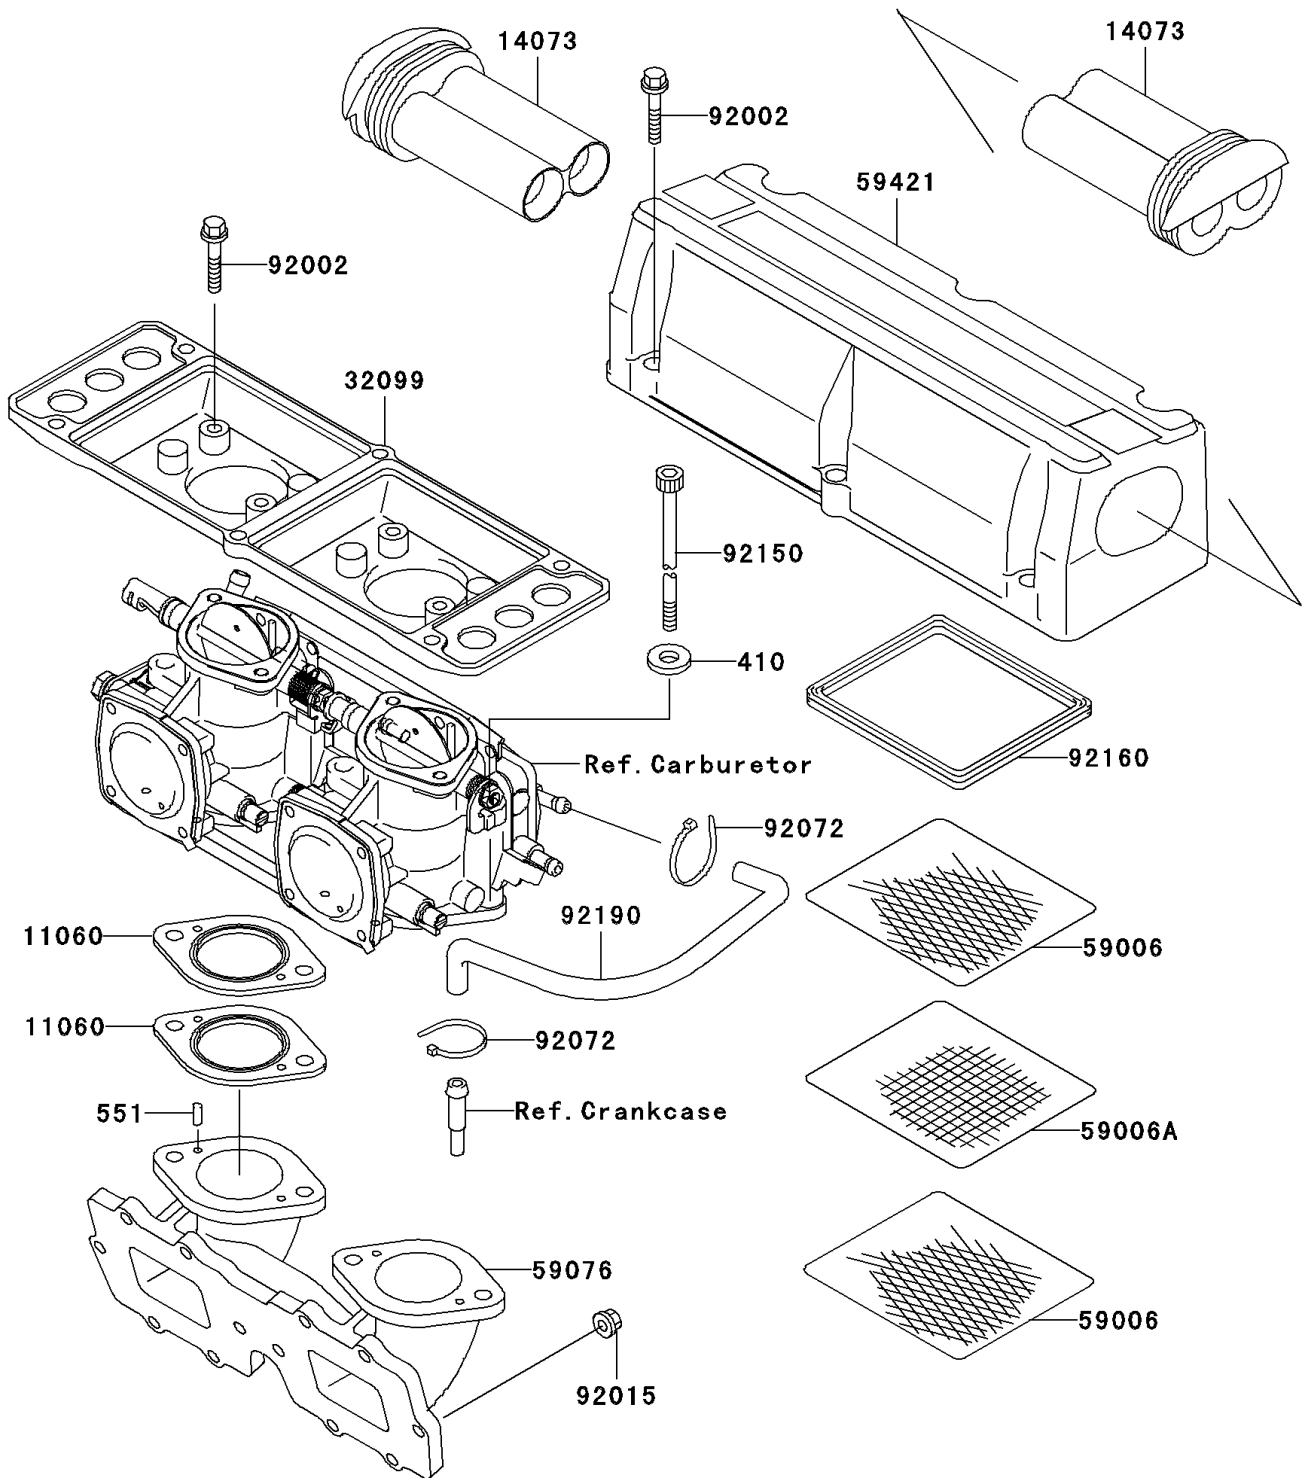

## 2006 JET SKI® 800 SX-R™ PARTS DIAGRAM

Flame Arrester

E1614

## 2006 JET SKI® 800 SX-R™ PARTS LIST

Flame Arrester

ITEM NAME	PART NUMBER	QUANTITY
WASHER-PLAIN-SMALL,8MM (Ref # 410)	410S0800	1
PIN-DOWEL (Ref # 551)	551R0416	1
GASKET,CARBURETOR (Ref # 11060)	11060-3761	1
DUCT (Ref # 14073)	14073-3733	1
CASE (Ref # 32099)	32099-3801	1
ARRESTER-FLAME (Ref # 59006)	59006-3707	1
ARRESTER-FLAME (Ref # 59006A)	59006-3708	1
MANIFOLD-INTAKE (Ref # 59076)	59076-3730	1
COVER-INTAKE (Ref # 59421)	59421-3733	1
BOLT,6X30 (Ref # 92002)	92002-3726	1
NUT,CAP,6MM (Ref # 92015)	92015-1385	1
BAND,L=152 (Ref # 92072)	92072-3874	1
BOLT,SOCKET,8X85 (Ref # 92150)	92150-3852	1
DAMPER (Ref # 92160)	92160-3704	1
TUBE (Ref # 92190)	92190-3965	1