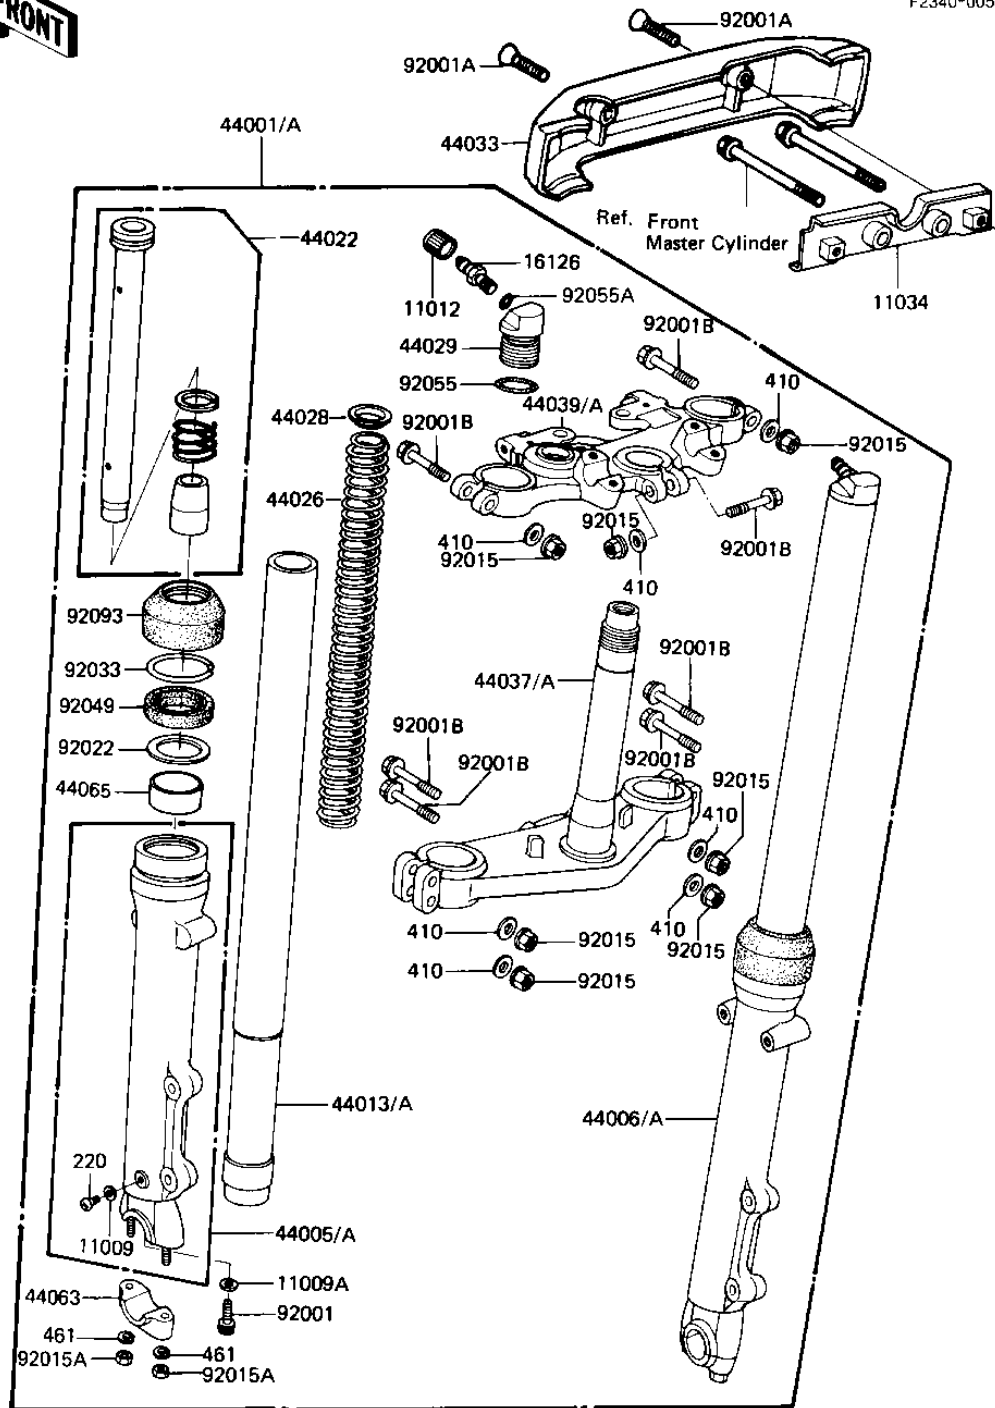

1981 1000 Standard PARTS DIAGRAM

FRONT FORK (KZ1000-J1/J2)

F2340-0058

1981 1000 Standard PARTS LIST

FRONT FORK (KZ1000-J1/J2)

ITEM NAME	PART NUMBER	QUANTITY
GASKET FORK DRAIN PLG (Ref # 11009)	44045-002	1
GASKET,FORK CYLINDER (Ref # 11009A)	44045-057	1
CAP,AIR VALVE (Ref # 11012)	11012-1241	1
BRACKET,FORK COVER (Ref # 11034)	11034-1842	1
VALVE AIR (Ref # 16126)	16126-1052	1
FORK-FRONT (Ref # 44001)	44001-1167	1
TUBE,LH,FORK OUTER (Ref # 44005)	44005-1059	1
TUBE,RH,FORK OUTER (Ref # 44006)	44006-1059	1
PIPE-FORK INNER (Ref # 44013)	44013-1046	1
CYLINDER-FORK (Ref # 44022)	44022-1044	1
SPRING-FRONT FORK (Ref # 44026)	44026-1103	1
GUIDE,FORK SPRING (Ref # 44028)	44028-1004	1
SEAT-FORK SPRING (Ref # 44029)	44029-1021	1
COVER,FORK (Ref # 44033)	44033-1053	1
HOLDER-FORK UNDER (Ref # 44037)	44037-1055	1
HOLDER-FORK UPPER (Ref # 44039)	44039-1035	1
HOLDER-FRONT AXLE (Ref # 44063)	44063-1006	1
BOLT-FORK CYLINDER (Ref # 92001)	44041-040	1
SCREW-CSK-RD-CROS (Ref # 92001A)	222C0518	1
BOLT,FLANGED,8X57 (Ref # 92001B)	92001-1358	1
NUT-8MM (Ref # 92015)	92015-1022	1
NUT,LOCK,8MM (Ref # 92015A)	92015-1124	1
SNAP RING,FORK OUTER (Ref # 92033)	92033-1047	1
SEAL-OIL,FORK OUTER T (Ref # 92049)	92049-1295	1
"O" RING,FORK TOP (Ref # 92055)	92055-1051	1
"O" RING,AIR VALVE (Ref # 92055A)	92055-1094	1
SEAL (Ref # 92093)	92093-1051	1
SCREW PAN HEAD 4X8 (Ref # 220)	220B0408	1
WASHER PLAIN 8MM (Ref # 410)	410B0800	1

1981 1000 Standard PARTS LIST

FRONT FORK (KZ1000-J1/J2)

ITEM NAME	PART NUMBER	QUANTITY
WASHER SPRING 8MM (Ref # 461)	461F0800	1