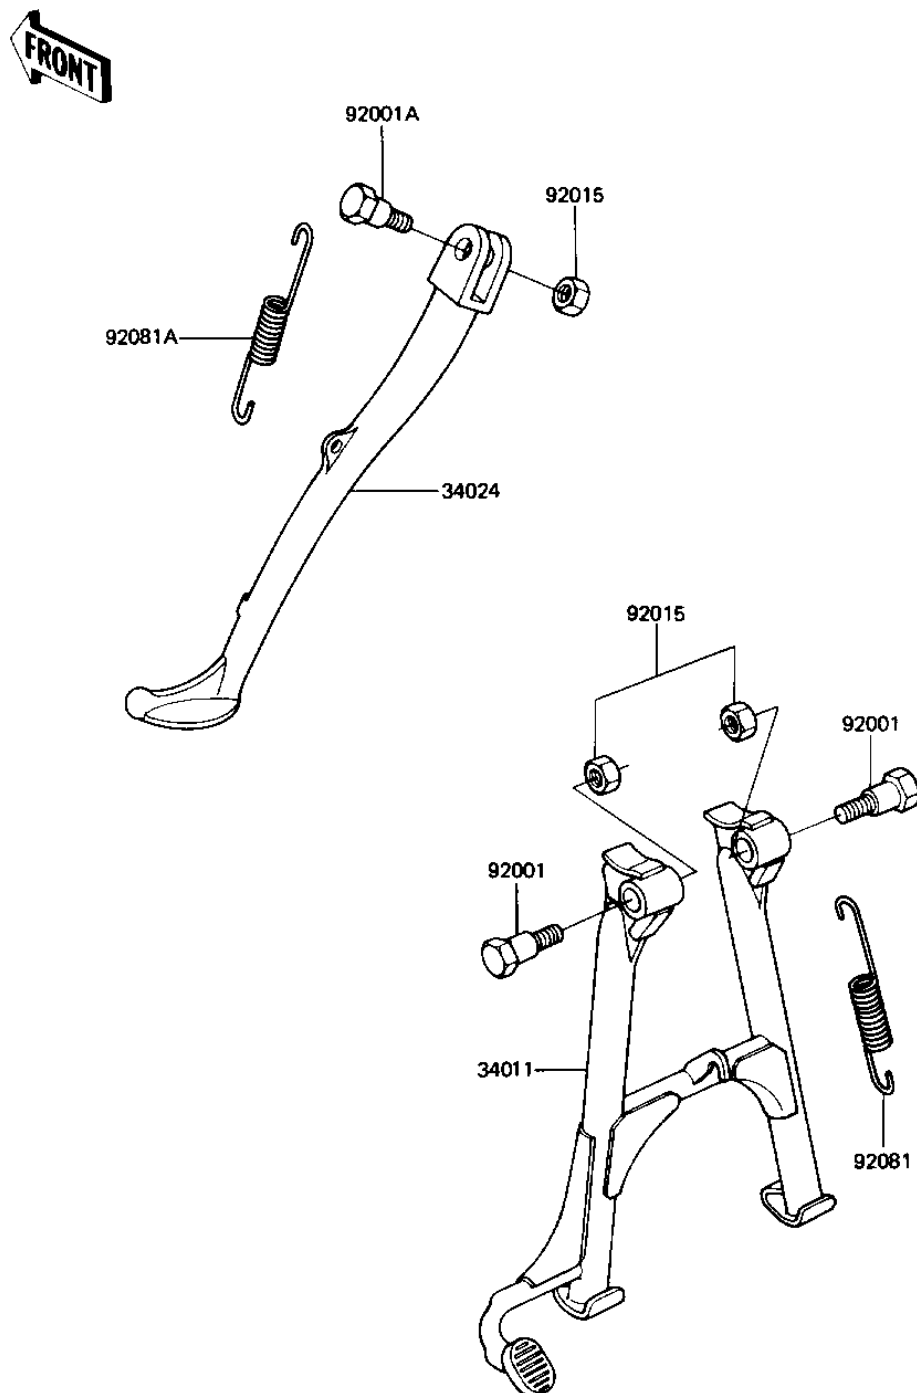

1981 1000 Standard PARTS DIAGRAM

STANDS

F2190-0105

1981 1000 Standard PARTS LIST

STANDS

ITEM NAME	PART NUMBER	QUANTITY
STAND-MAIN (Ref # 34011)	34011-1032	1
STAND-SIDE (Ref # 34024)	34024-1070	1
BOLT,MAIN STAND FITTI (Ref # 92001)	92001-1214	1
BOLT-SIDE STAND (Ref # 92001A)	92003-079	1
NUT,LOCK,10MM (Ref # 92015)	92019-021	1
SPRING,MAIN STAND (Ref # 92081)	34023-012	1
SPRING,SIDE STAND (Ref # 92081A)	34025-005	1