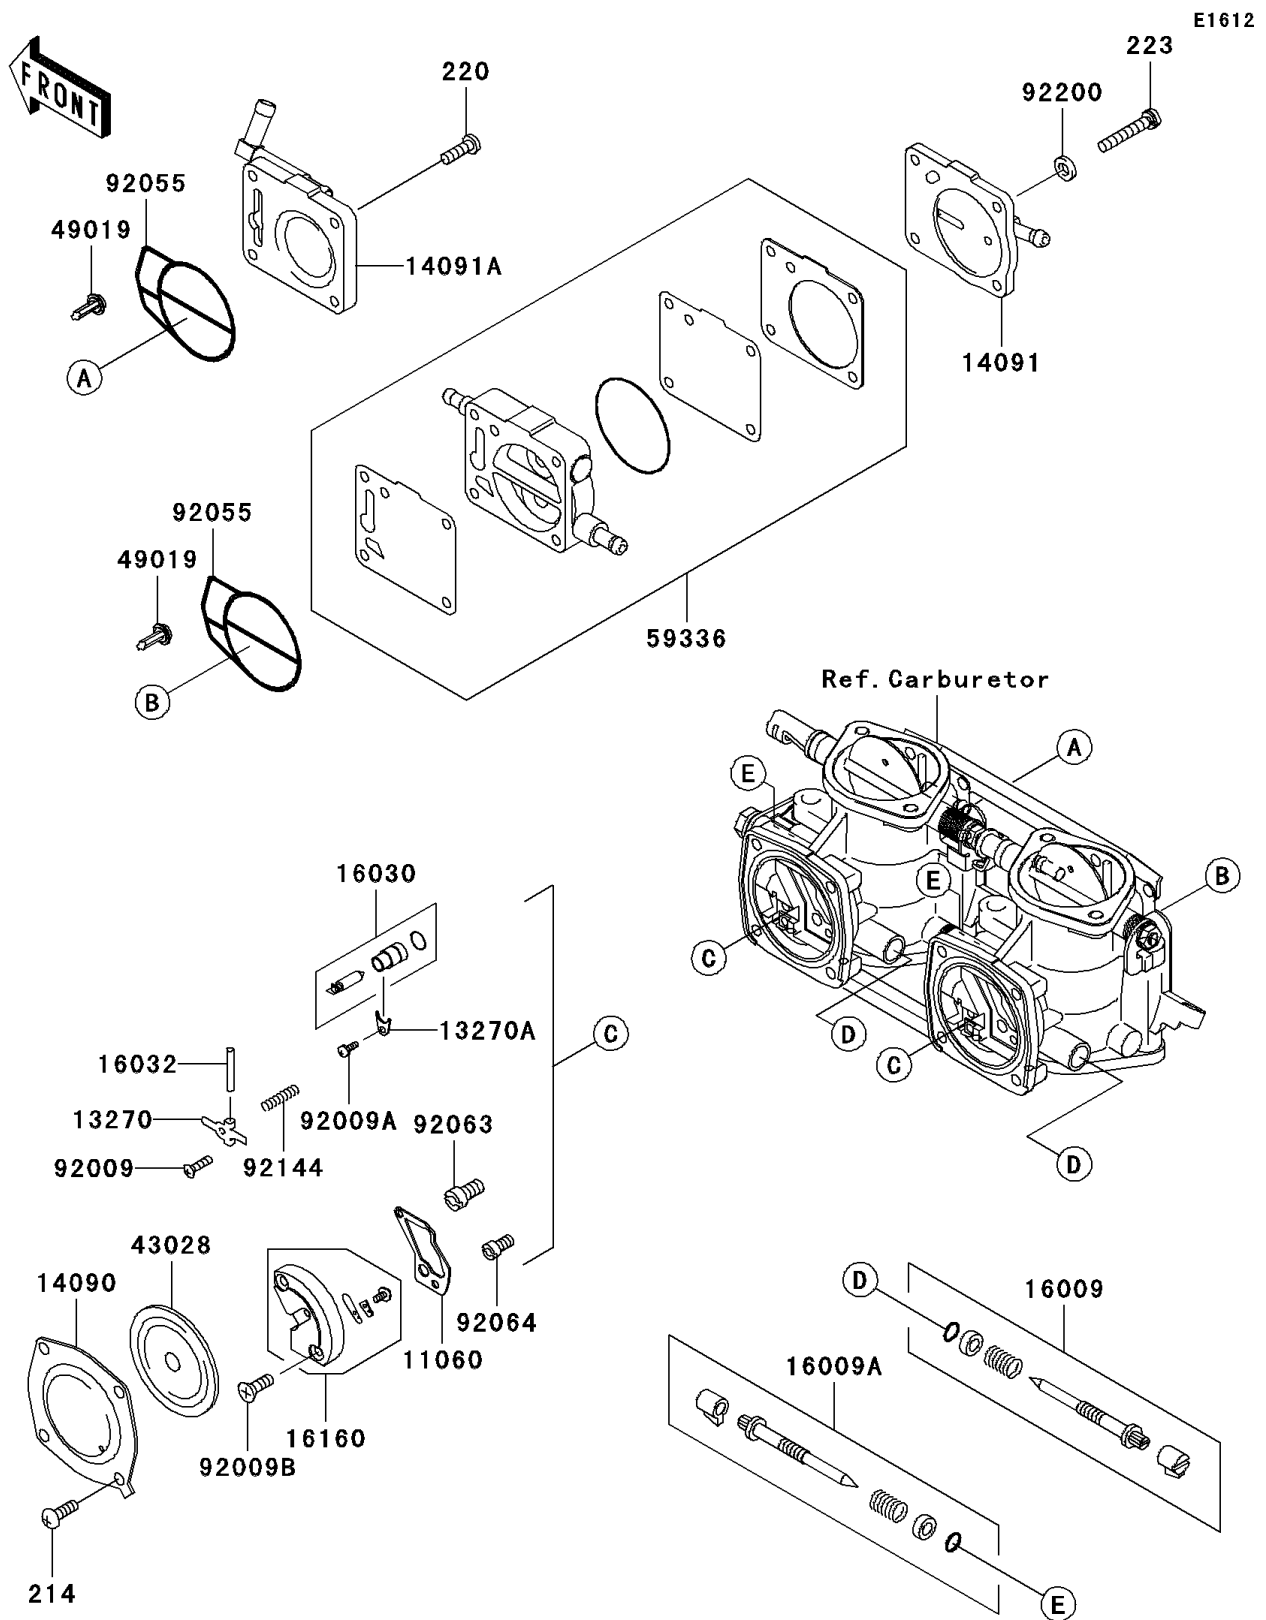

2006 JET SKI® 800 SX-R™ PARTS DIAGRAM

Carburetor Parts

2006 JET SKI® 800 SX-R™ PARTS LIST

Carburetor Parts

ITEM NAME	PART NUMBER	QUANTITY
SCREW-PAN+-,5X10 (Ref # 214)	214R0510	1
SCREW-PAN-CROS,5X16 (Ref # 220)	220R0516	1
SCREW-PAN-WS-CROS,5X35 (Ref # 223)	223R0535	1
GASKET (Ref # 11060)	11060-3774	1
PLATE (Ref # 13270)	13270-3828	1
PLATE (Ref # 13270A)	13270-3829	1
COVER (Ref # 14090)	14090-3785	1
COVER (Ref # 14091)	14091-3774	1
COVER (Ref # 14091A)	14091-3775	1
NEEDLE-JET,SLOW (Ref # 16009)	16009-3717	1
NEEDLE-JET,MAIN (Ref # 16009A)	16009-3718	1
VALVE-FLOAT (Ref # 16030)	16030-3703	1
PIN,FLOAT (Ref # 16032)	16032-006	1
BODY (Ref # 16160)	16160-3737	1
DIAPHRAGM (Ref # 43028)	43028-3709	1
FILTER-FUEL (Ref # 49019)	49019-3713	1
CASE-PUMP,DIAPHRAGM (Ref # 59336)	59336-3712	1
SCREW,3X8 (Ref # 92009)	92009-3712	1
SCREW,3X7 (Ref # 92009A)	92009-3821	1
SCREW,4X14 (Ref # 92009B)	92009-3822	1
RING-O (Ref # 92055)	92055-3745	1
JET-MAIN,#132.5 (Ref # 92063)	92063-3724	1
JET-PILOT,#72.5 (Ref # 92064)	92064-3704	1
SPRING (Ref # 92144)	92144-3756	1
WASHER,5.3X10X1.0 (Ref # 92200)	92200-3745	1