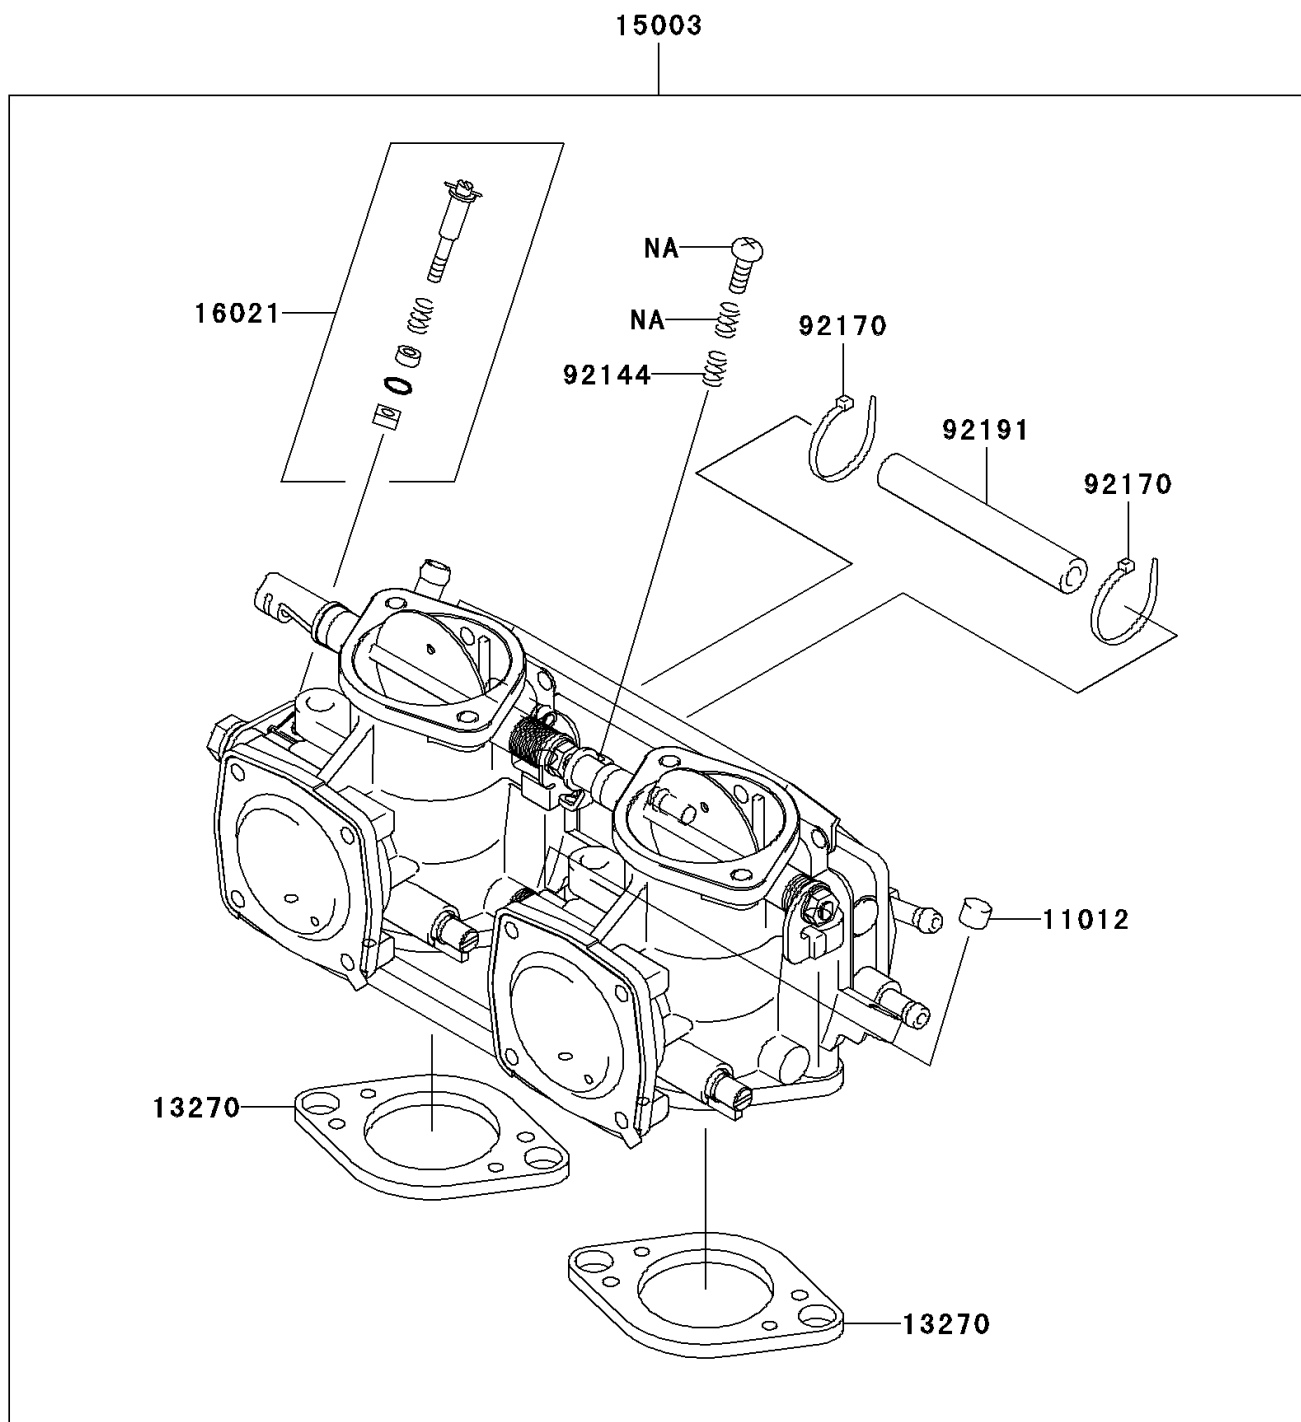

## 2006 JET SKI® 800 SX-R™ PARTS DIAGRAM

Carburetor

E1611

## 2006 JET SKI® 800 SX-R™ PARTS LIST

Carburetor

ITEM NAME	PART NUMBER	QUANTITY
CAP (Ref # 11012)	11012-3789	1
PLATE,CARBURETOR (Ref # 13270)	13270-3830	1
CARBURETOR-ASSY (Ref # 15003)	15003-3746	1
SCREW-THROTTLE STOP (Ref # 16021)	16021-3710	1
SPRING (Ref # 92144)	92144-3757	1
CLAMP (Ref # 92170)	92170-3749	1
TUBE,5.3X10.5X85 (Ref # 92191)	92191-3770	1