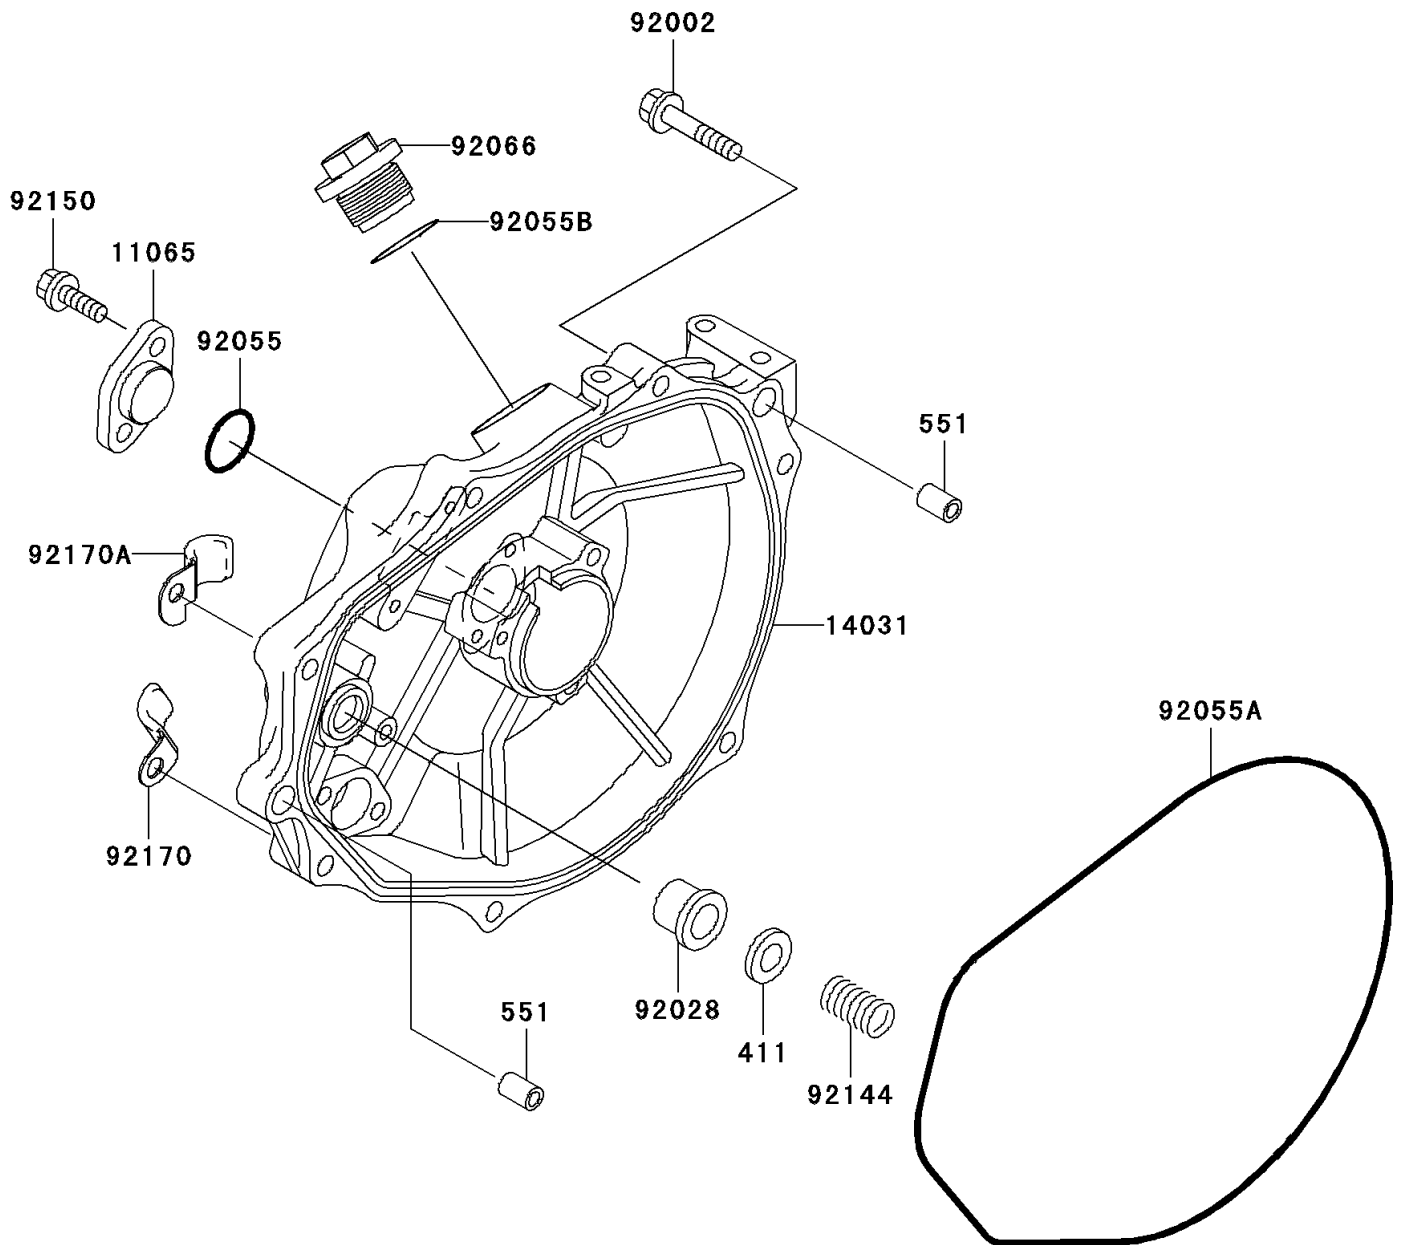

2006 JET SKI® 800 SX-R™ PARTS DIAGRAM

Engine Cover(s)

E1431

2006 JET SKI® 800 SX-R™ PARTS LIST

Engine Cover(s)

| ITEM NAME | PART NUMBER | QUANTITY |
|---------------------------------------|-------------|----------|
| WASHER-PLAIN,5MM (Ref # 411) | 411S0500 | 1 |
| PIN-DOWEL (Ref # 551) | 551R0812 | 1 |
| CAP (Ref # 11065) | 11065-3725 | 1 |
| COVER-GENERATOR (Ref # 14031) | 14031-3735 | 1 |
| BOLT,6X30 (Ref # 92002) | 92002-3726 | 1 |
| BUSHING (Ref # 92028) | 92028-3718 | 1 |
| RING-O,19.5X1.5 (Ref # 92055) | 92055-055 | 1 |
| RING-O,GENERATOR COVER (Ref # 92055A) | 92055-3712 | 1 |
| RING-O (Ref # 92055B) | 92055-515 | 1 |
| PLUG (Ref # 92066) | 92066-3739 | 1 |
| SPRING (Ref # 92144) | 92144-3728 | 1 |
| BOLT,6X18 (Ref # 92150) | 92150-3729 | 1 |
| CLAMP (Ref # 92170) | 92170-3735 | 1 |
| CLAMP (Ref # 92170A) | 92170-3736 | 1 |