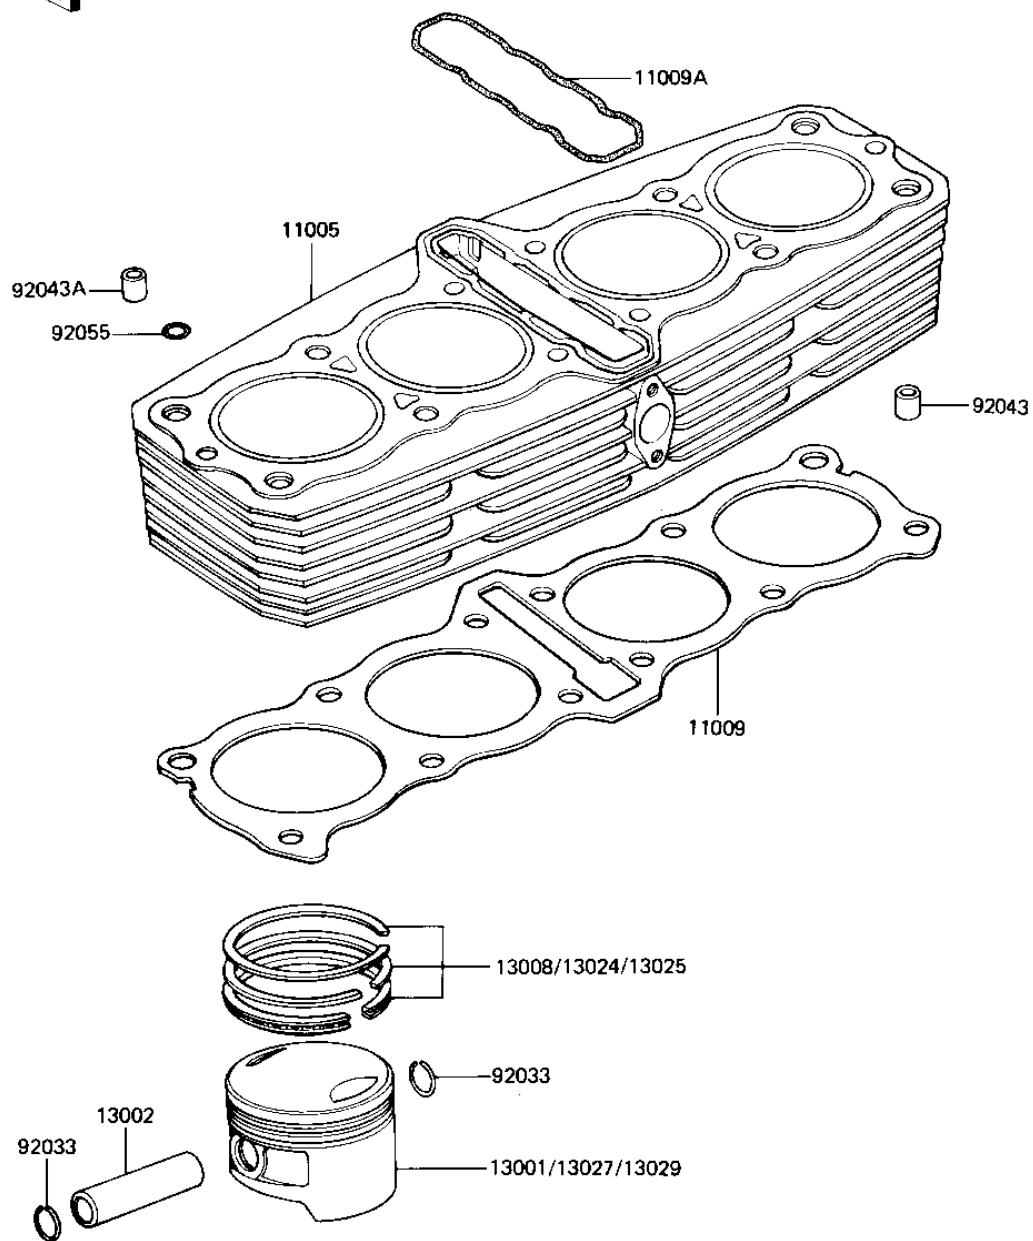

1981 1000 Standard PARTS DIAGRAM

CYLINDER/PISTONS

E1120-0006

1981 1000 Standard PARTS LIST

CYLINDER/PISTONS

ITEM NAME	PART NUMBER	QUANTITY
CYLINDER-ENGINE,BLACK (Ref # 11005)	11005-1323	1
GASKET,CYLINDER BASE (Ref # 11009)	11060-1067	1
GASKET,CYLINDER (Ref # 11009A)	11009-1208	1
PISTON-ENGINE,STD (Ref # 13001)	13001-1119	1
PIN-PISTON (Ref # 13002)	13002-1013	1
RING-SET-PISTON (Ref # 13008)	13008-5035	1
RING SET,1.10 O/S (Ref # 13024)	13024-5018	1
RING SET,050 O/S (Ref # 13025)	13025-5018	1
PISTON-ENGINE LL,O/S (Ref # 13027)	13027-1056	1
PISTON-ENGINE L,O/S (Ref # 13029)	13029-1058	1
RING-SNAP (Ref # 92033)	92033-1054	1
PIN,11X14X12.3 (Ref # 92043)	92043-1266	1
PIN,DOWEL,10X8.2X14 (Ref # 92043A)	92043-1037	1
RING-0,0D=18.5MM (Ref # 92055)	92055-1148	1