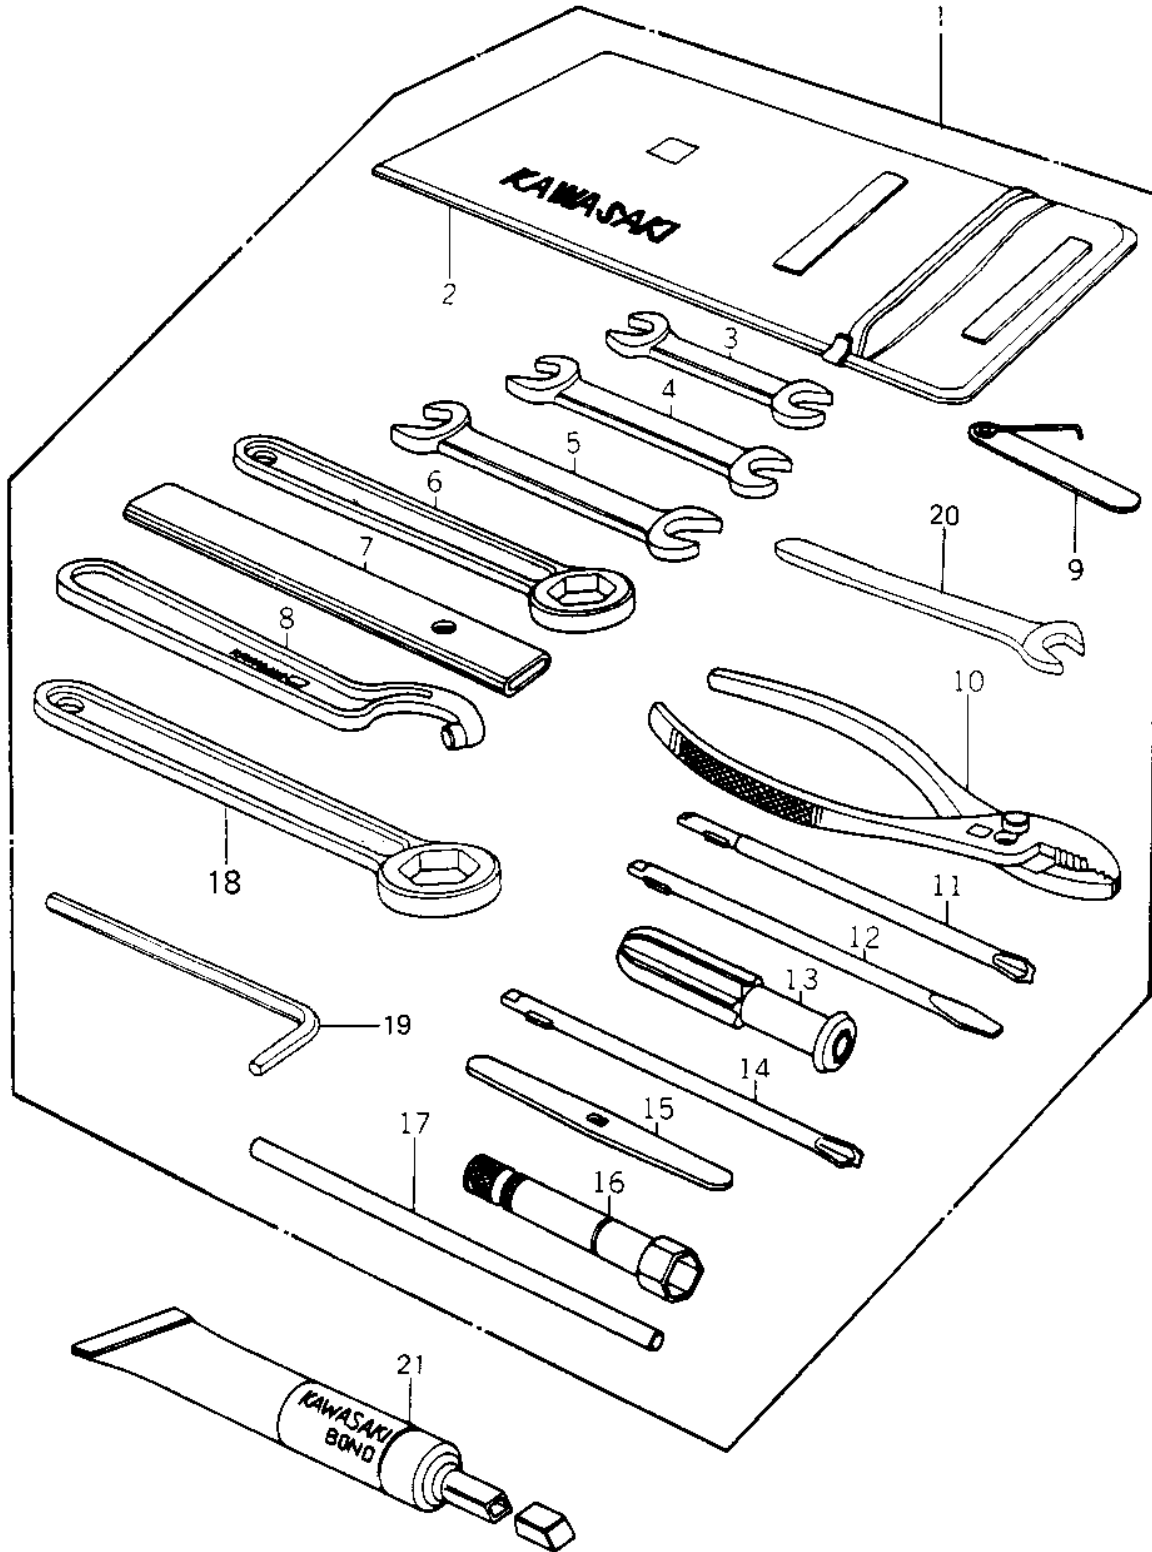

1979 Police 1000 PARTS DIAGRAM

OWNER TOOLS ('79-'81 C2/C3/C4)

1027-98

1979 Police 1000 PARTS LIST

OWNER TOOLS ('79-'81 C2/C3/C4)

ITEM NAME	PART NUMBER	QUANTITY
TOOL KIT (Ref # 1)	56007-049	1
BAG,TOOL (Ref # 2)	56008-006	1
WRENCH,OPEN,8X10 (Ref # 3)	92126-001	2
WRENCH,OPEN END,12X1 (Ref # 4)	92126-002	1
TOOL-WRENCH,OPEN END (Ref # 5)	92110-1153	1
TOOL-WRENCH,BOX END, (Ref # 6)	92110-1147	1
TOOL-WRENCH,BOX END,2 (Ref # 7)	92111-004	1
WRENCH,HOOK (Ref # 8)	92110-1014	1
PLIERS,160MM (Ref # 10)	92112-003	1
TOOL-DRIVER (Ref # 11)	92107-1052	1
92107-1052 (Canada) (Ref # 12)	92107-007	1
GRIP,SCREW DRIVER (Ref # 13)	92106-1001	1
92107-1002 (Canada) (Ref # 14)	92107-008	1
LEVER,SCREW DRIVER (Ref # 15)	92111-006	1
WRENCH,SPARK PLUG (Ref # 16)	92108-008	1
BAR,SPARK PLUG WRENC (Ref # 17)	92111-005	1
LIQUID GASKET (Ref # 21)	92104-002	1