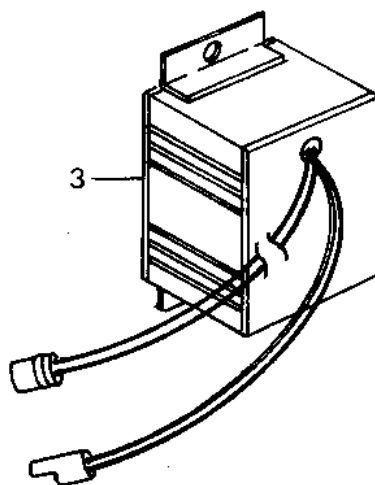

1979 Police 1000 PARTS DIAGRAM

SIREN ('79-'81 C2/C3/C4)

1027-98

1979 Police 1000 PARTS LIST

SIREN ('79-'81 C2/C3/C4)

ITEM NAME	PART NUMBER	QUANTITY
HARNESS,WIRE (Ref # 1)	26001-4004	1
SIREN-SPEAKER (Ref # 2)	58001-4019	1
AMPLIFIER,SIREN (Ref # 3)	58001-4015	1
SIREN-MICROPHONE ONL (Ref # 4)	58001-4007	1