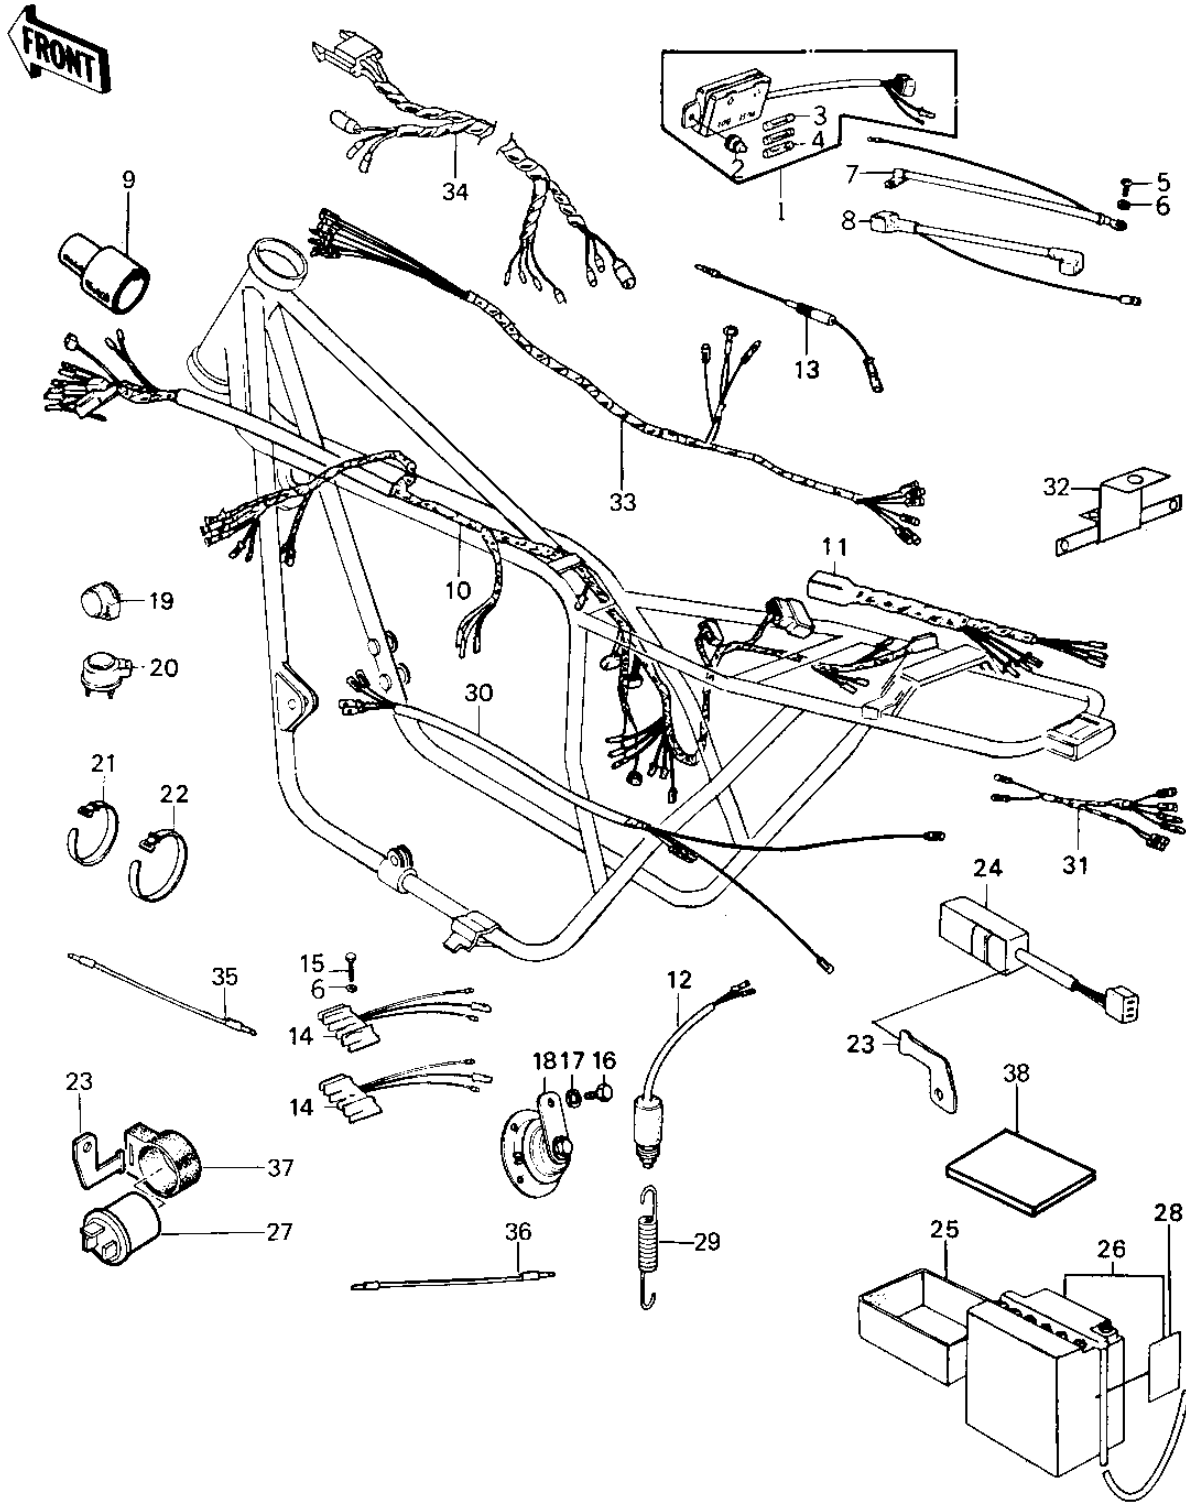

1979 Police 1000 PARTS DIAGRAM

CHASSIS ELECTRICAL EQUIPMENT ('79-'81 C2)

1979 Police 1000 PARTS LIST

CHASSIS ELECTRICAL EQUIPMENT ('79-'81 C2)

ITEM NAME	PART NUMBER	QUANTITY
FUSE ASSY (Ref # 1)	26004-1006	1
DAMPER RUBBER,FUSE (Ref # 2)	92075-279	1
FUSE-20A (Ref # 3)	26006-005	1
FUSE 10A (Ref # 4)	26006-003	1
BOLT,HEX HEAD,6MM (Ref # 5)	92001-137	1
WASHER SPRING 6MM (Ref # 6)	461F0600	1
WIRE,BATTERY GROUND (Ref # 7)	26010-054	1
WIRE,STARTER LEAD (Ref # 8)	26011-1047	1
COVER WIRING HARNESS (Ref # 9)	26009-003	1
WIRING HARNESS,MAIN (Ref # 10)	26001-4003	1
WIRING HARNESS,REAR (Ref # 11)	26002-031	1
SWITCH-BRAKE LAMP (Ref # 12)	27010-017	1
FUSE ASSY (Ref # 13)	26004-1001	1
REGULATOR,HAZARD (Ref # 14)	21066-024	1
BOLT 6X22 (Ref # 15)	112B0622	1
BOLT-SMALL-UPSET,8X1 (Ref # 16)	115G0816	1
WASHER SPRING 8MM (Ref # 17)	461F0800	1
HORN (Ref # 18)	27003-1006	1
RELAY-TURN SIGNAL (Ref # 19)	27002-011	1
RELAY,TURN SIGNAL (Ref # 20)	27002-016	1
BAND,SHORT (Ref # 21)	92072-030	1
BAND,WIRING HARNESS (Ref # 22)	92072-056	1
BRACKET,OUTAGE SWITC (Ref # 23)	32060-014	1
SWITCH,OUTAGE,INDICT (Ref # 24)	28019-001	1
CASE,BATTERY (Ref # 25)	32099-015	1
YUA BAT YB14L-A2 (Ref # 26)	26012-1008	1
RELAY,ALT FLASH (OPT (Ref # 27)	27034-1001	1
LABEL-WARNING,BATTER (Ref # 28)	56040-1036	1
BRAKE SWITCH SPRING (Ref # 29)	27011-021	1

1979 Police 1000 PARTS LIST

CHASSIS ELECTRICAL EQUIPMENT ('79-'81 C2)

ITEM NAME	PART NUMBER	QUANTITY
WIRING HARNESS,HAZAR (Ref # 30)	26001-1012	1
WIRING HARNESS,TAIL (Ref # 31)	26001-1013	1
BRACKET, ANTENNA MNT (Ref # 32)	23062-4002	1