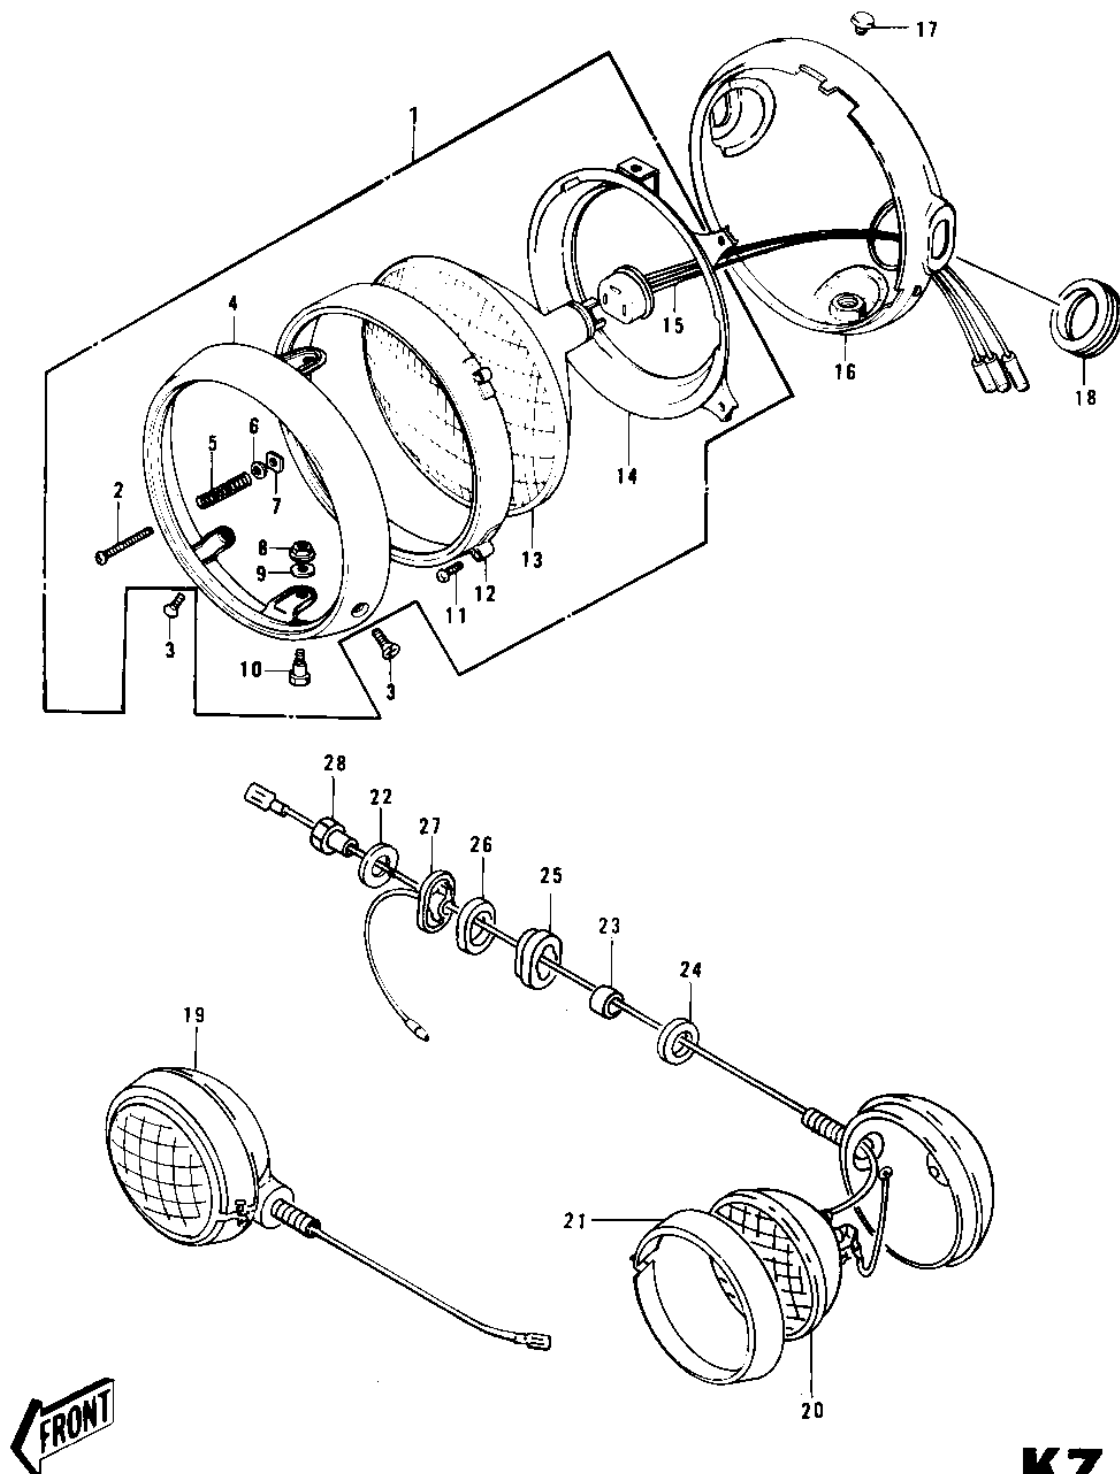

1979 Police 1000 PARTS DIAGRAM

HEADLIGHT/PURSUIT LIGHTS (KZ1000-C2/C3)

KZ 1000

1979 Police 1000 PARTS LIST

HEADLIGHT/PURSUIT LIGHTS (KZ1000-C2/C3)

ITEM NAME	PART NUMBER	QUANTITY
LAMP UNIT,HEAD (Ref # 1)	23004-1009	1
SCREW FORCUS ADJUST (Ref # 2)	23019-021	1
SCREW,PAN HEAD,5X14 (Ref # 3)	23019-024	1
RIM,HEAD LAMP (Ref # 4)	23006-038	1
SPRING FOCUS ADJUST (Ref # 5)	23014-005	1
WASHER (Ref # 6)	23021-004	1
NUT,4MM (Ref # 7)	23020-018	1
NUT,HEAD LAMP RIM FIT (Ref # 8)	23020-020	1
WASHER-PLAIN,5MM (Ref # 9)	23021-012	1
SCREW-PAN HEAD,5X12 (Ref # 10)	23019-023	1
SCREW PAN HEAD 3X12 (Ref # 11)	220B0312A	1
RING,HEAD LAMP MOUNT (Ref # 12)	23072-001	1
SEALED BEAM UNIT (Ref # 13)	23007-1006	1
RING,HEAD LAMP MOUNT (Ref # 14)	23074-001	1
SOCKET ASSY,HEAD LAM (Ref # 15)	23008-037	1
BODY,HEAD LAMP,BLACK (Ref # 16)	23005-1004-21	1
PLUG REAR FENDER RUB (Ref # 17)	92074-006	1
GROMMET (Ref # 18)	92071-1008	1
LAMP ASSY, PURSUIT (Ref # 19)	23016-4001	1
SEAL BEAM,PRSUT,RED (Ref # 20)	23007-1001	1
SEAL BEAM,PRSUT,BLUE (Ref # 20)	23007-1002	1
SEAL BEAM,PRSUT,AMBE (Ref # 20)	23007-1003	1
RIM,PURSUIT LAMP (Ref # 21)	23006-4001	1
WASHER PLAIN 14MM (Ref # 22)	410B1400	1
COLLAR,PURSUIT LAMP (Ref # 23)	92027-1026	1
DAMPER,PURSUIT (Ref # 24)	92075-1016	1
DAMPER RUBBER (Ref # 25)	23066-015	1
DAMPER RUBBER (Ref # 26)	23066-016	1
COLLAR,PURSUIT LAMP (Ref # 27)	92027-4001	1

1979 Police 1000 PARTS LIST

HEADLIGHT/PURSUIT LIGHTS (KZ1000-C2/C3)

ITEM NAME	PART NUMBER	QUANTITY
NUT,PURSUIT LAMP (Ref # 28)	92015-4001	1