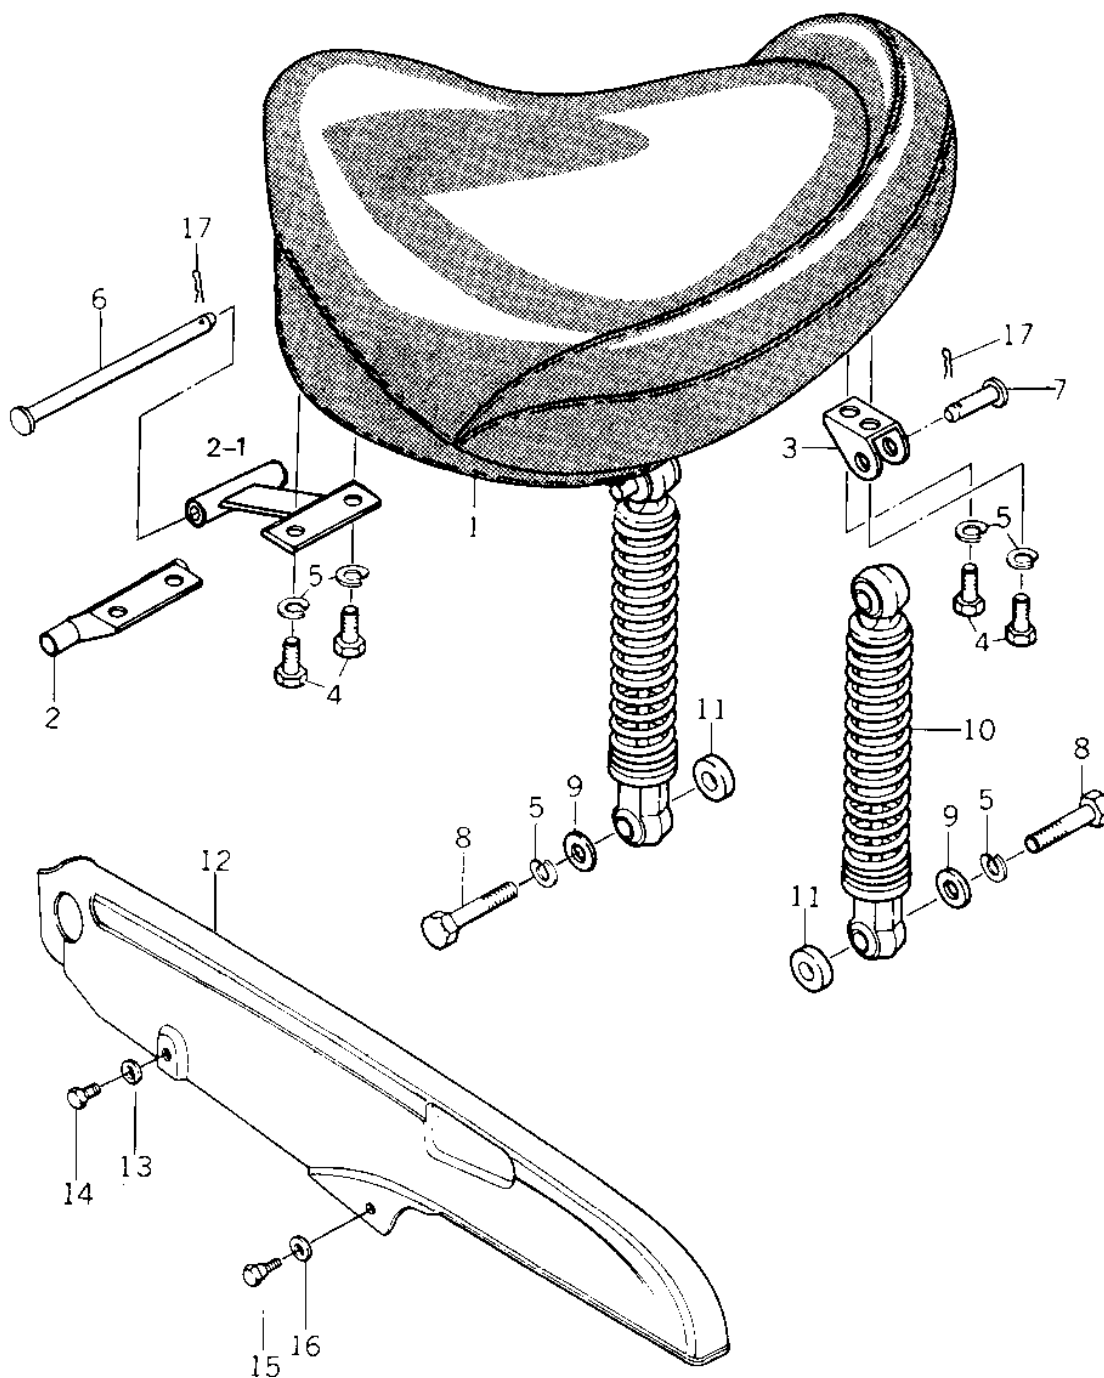

1979 Police 1000 PARTS DIAGRAM

SEAT/CHAIN COVER ('79-'81 C2/C3/C4)

1022

1979 Police 1000 PARTS LIST

SEAT/CHAIN COVER ('79-'81 C2/C3/C4)

ITEM NAME	PART NUMBER	QUANTITY
SEAT ASSY (Ref # 1)	53002-4002	1
BRACKET,SEAT,FRONT (Ref # 2)	32046-1006	1
BRACKET,SEAT,REAR (Ref # 3)	32046-1004	1
BOLT-SMALL-UPSET,8X1 (Ref # 4)	115B0814	1
WASHER SPRING 8MM (Ref # 5)	461F0800	1
PIN (Ref # 6)	92043-4001	1
PIN,FOOTREST BAR FIT (Ref # 7)	92043-115	1
BOLT,HEX HEAD,8X45 (Ref # 8)	92001-1219	1
WASHER PLAIN 8MM (Ref # 9)	411B0800	1
SHOCK ABSBR RR (Ref # 10)	45014-1007	1
WASHER 8.5X23.5X4.5 (Ref # 11)	92022-218	1
CASE-CHAIN (Ref # 12)	36014-061	1
WASHER 6.5X20X1.6T (Ref # 13)	92022-125	1
BOLT HEX HEAD 6X18 (Ref # 14)	110N0618	1
BOLT,HEAX HEAD,6X14 (Ref # 15)	92001-115	1
WASHER,8.5X20X1.6 (Ref # 16)	92022-1561	1
PIN,SNAP (Ref # 17)	554A0800	1