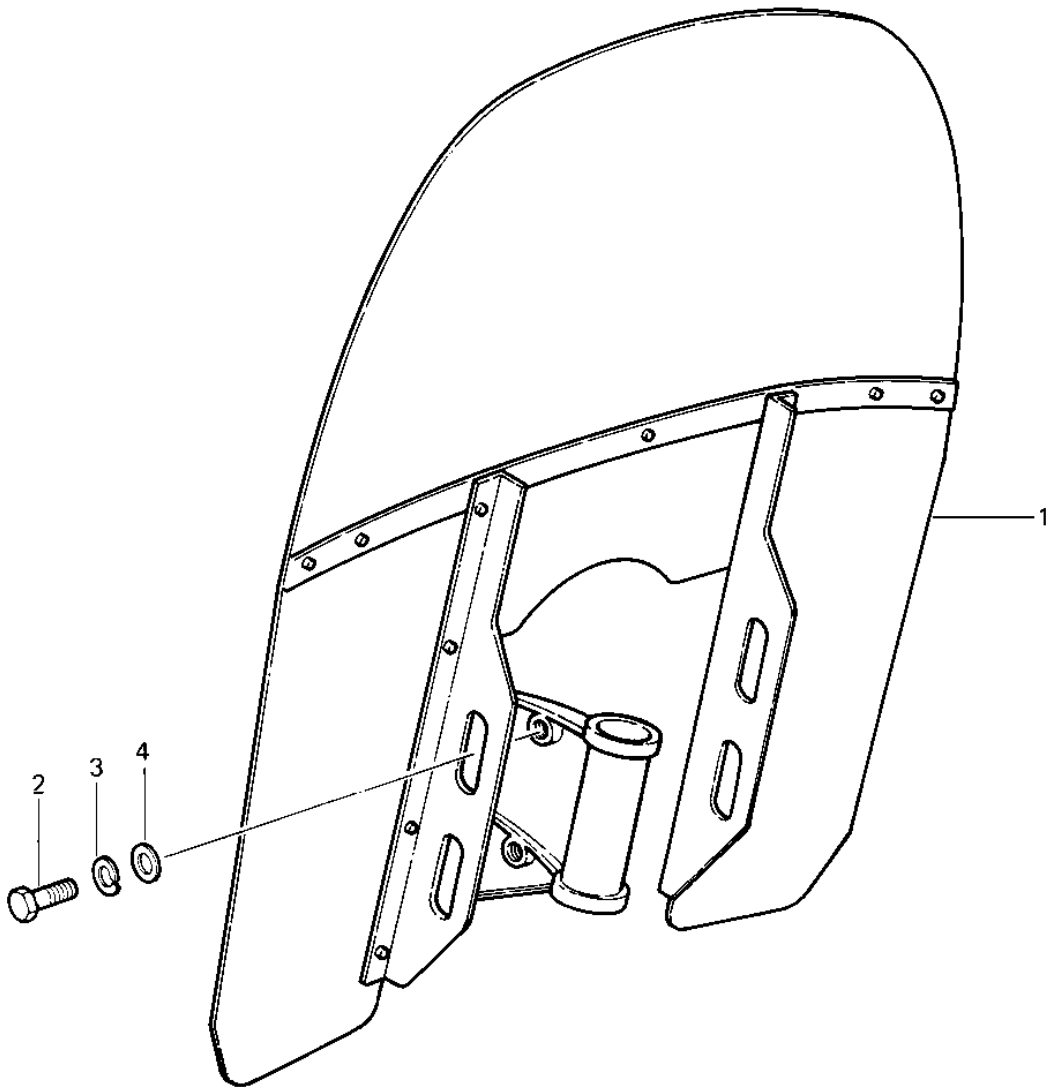

1979 Police 1000 PARTS DIAGRAM

WINDSHIELD (KZ1000-C2/C3)

102

KZ 1000

1979 Police 1000 PARTS LIST

WINDSHIELD (KZ1000-C2/C3)

ITEM NAME	PART NUMBER	QUANTITY
WINDSHIELD-FULL (Ref # 1)	39154-1001	1
BOLT HEX HEAD 8X28 (Ref # 2)	114G0828	2
WASHER SPRING 8MM (Ref # 3)	461F0800	1
WASHER FUEL TANK FIT (Ref # 4)	92022-035	1