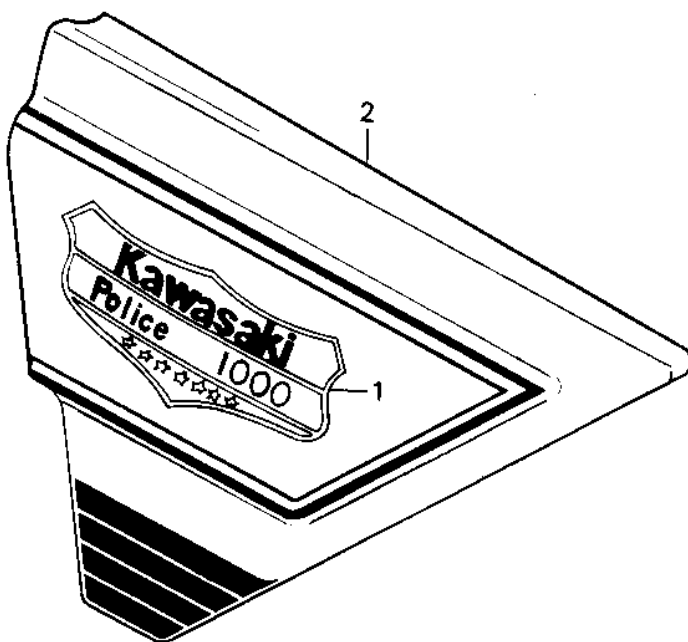

## 1979 Police 1000 PARTS DIAGRAM

SIDE COVERS ('79-'81 C2/C3/C4)

102

## 1979 Police 1000 PARTS LIST

SIDE COVERS ('79-'81 C2/C3/C4)

ITEM NAME	PART NUMBER	QUANTITY
DECAL, SIDE COVER (Ref # 1)	56014-4002	1
SIDE COVER,LH (Ref # 2)	36001-1024-8C	1
GROMMET (Ref # 3)	92071-056	1
SIDE COVER,RH (Ref # 4)	36001-1025-8C	1