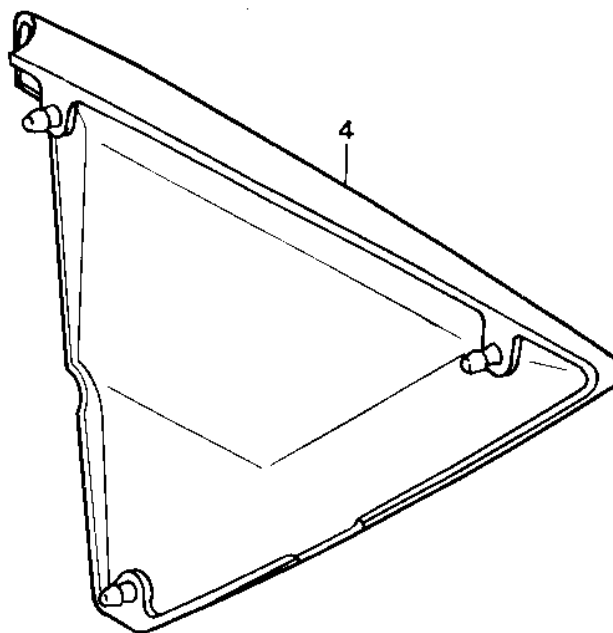

## 1979 Police 1000 PARTS DIAGRAM

SIDE COVERS ('79-'81 C2/C3/C4)

102

## 1979 Police 1000 PARTS LIST

SIDE COVERS ('79-'81 C2/C3/C4)

ITEM NAME	PART NUMBER	QUANTITY
DECAL, SIDE COVER (Ref # 1)	56014-4002	1
SIDE COVER,LH (Ref # 2)	36001-1024-8C	1
GROMMET (Ref # 3)	92071-056	1
SIDE COVER,RH (Ref # 4)	36001-1025-8C	1