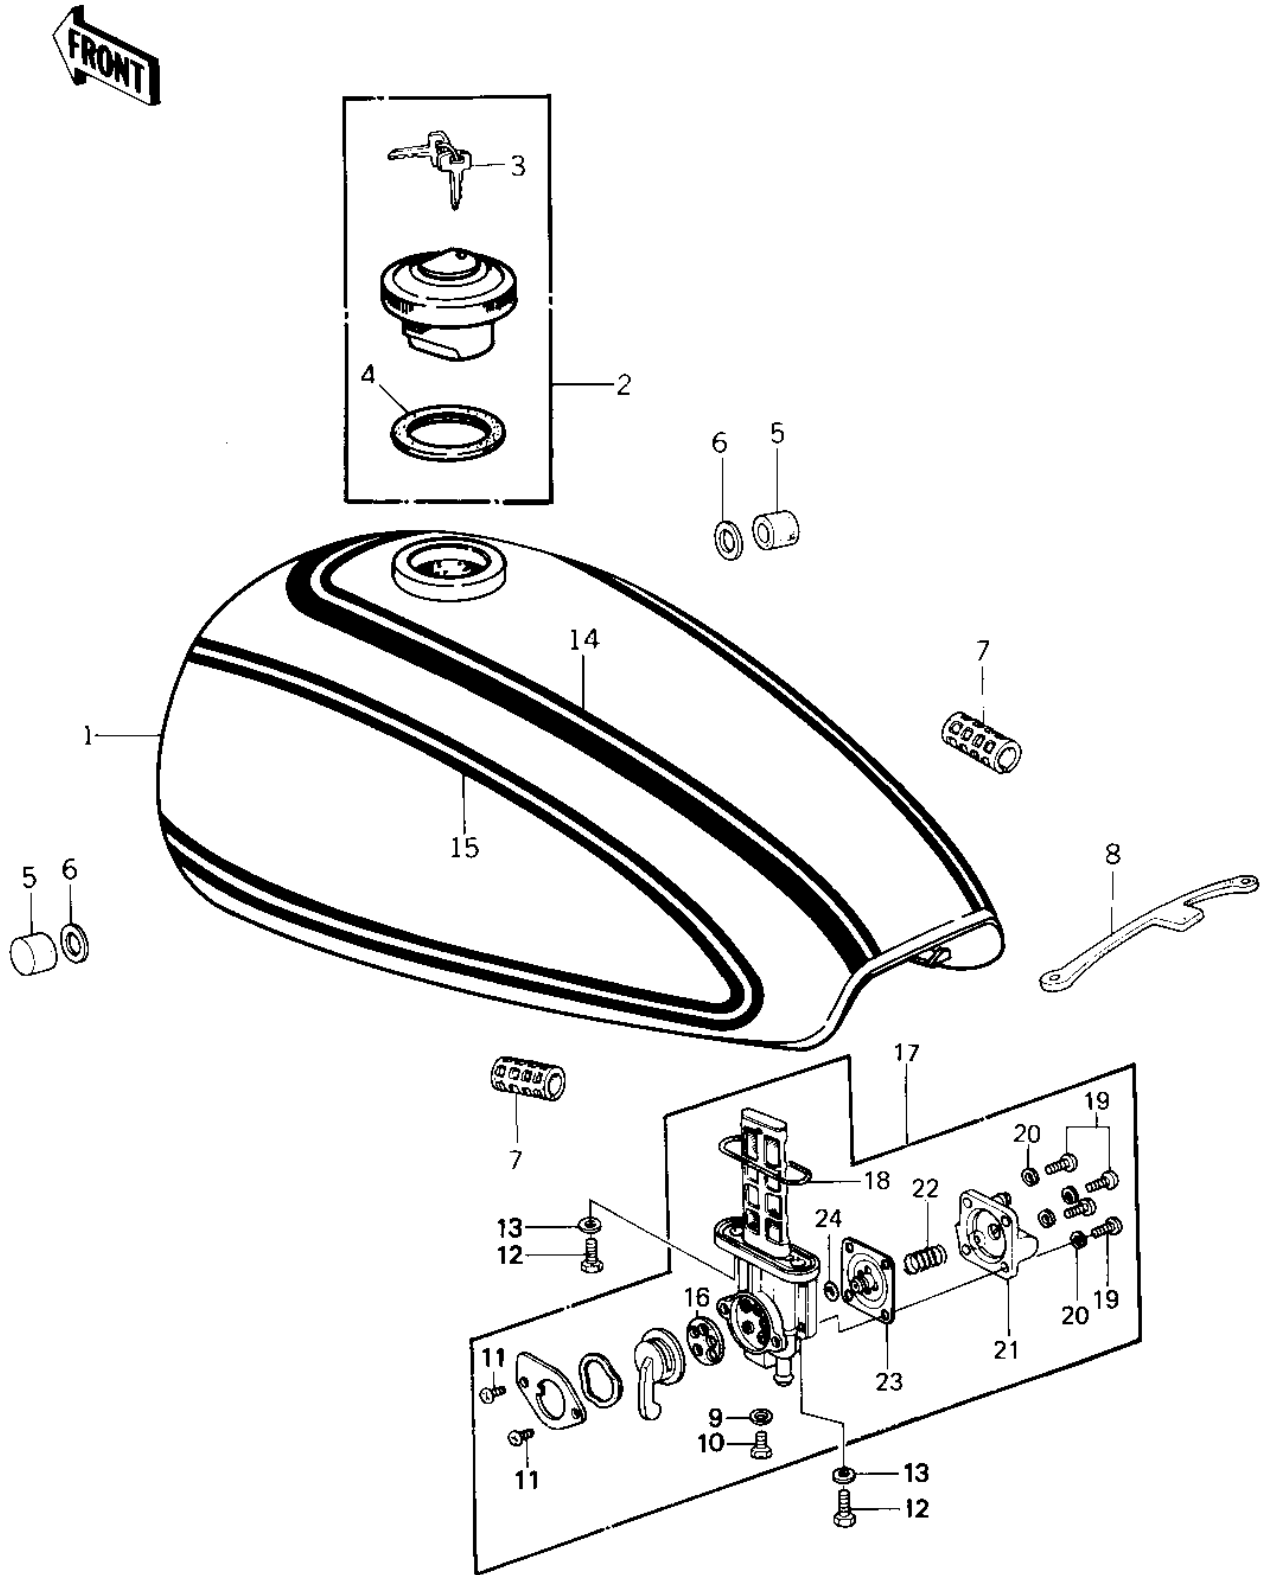

1979 Police 1000 PARTS DIAGRAM

FUEL TANK ('79-'81 C2/C3/C4)

1027

1979 Police 1000 PARTS LIST

FUEL TANK ('79-'81 C2/C3/C4)

ITEM NAME	PART NUMBER	QUANTITY
TANK-FUEL, (Ref # 1)	51001-4001-8C	1
CAP ASSY, LOCKING (Ref # 2)	51048-006	1
KEY SET,TANK,#165 (Ref # 3)	27008-053-65	1
KEY SET,TANK,#166 (Ref # 3)	27008-053-66	1
KEY SET,TANK,#167 (Ref # 3)	27008-053-67	1
KEY SET,TANK,#168 (Ref # 3)	27008-053-68	1
KEY SET TANK,#169 (Ref # 3)	27008-053-69	1
GASKET,FUEL TANK CAP (Ref # 4)	51059-009	1
DAMPER RUBBER,FL TAN (Ref # 5)	92075-125	1
WASHER-PL-10.5X26X2. (Ref # 6)	92022-044	1
DAMPER RUBBER (Ref # 7)	92075-084	1
BAND,FUEL TANK (Ref # 8)	92072-042	1
GASKET,DRAIN BOLT (Ref # 9)	11009-1045	1
BOLT,DRAIN (Ref # 10)	92001-1089	1
SCREW PAN HEAD 4X8 (Ref # 11)	220B0408	1
BOLT-HEX HEAD,6X16 (Ref # 12)	92001-114	1
WASHER-PLAIN (Ref # 13)	92022-183	1
FUEL TANK DECAL TOP (Ref # 14)	56029-194	1
FUEL TANK DECAL LEFT (Ref # 15)	56029-196	1
FUEL TANK DECAL RIGH (Ref # 15)	56029-195	1
GASKET,FUEL TAP (Ref # 16)	11009-1044	1
TAP ASSY,FUEL (Ref # 17)	51023-1018	1
"O" RING (Ref # 18)	43058-1001	1
SCREW-PAN-CRSOSS,4X1 (Ref # 19)	220B0412	1
WASHER SPRING 4MM (Ref # 20)	461F0400	1
COVER ASSY,FUEL TAP (Ref # 21)	51036-1001	1
SPRING,DIAPHRAGM (Ref # 22)	92081-1054	1
DIAPHRAGM VALVE ASSY (Ref # 23)	16126-1011	1
"O" RING,DIAPHRAGM (Ref # 24)	92055-1068	1