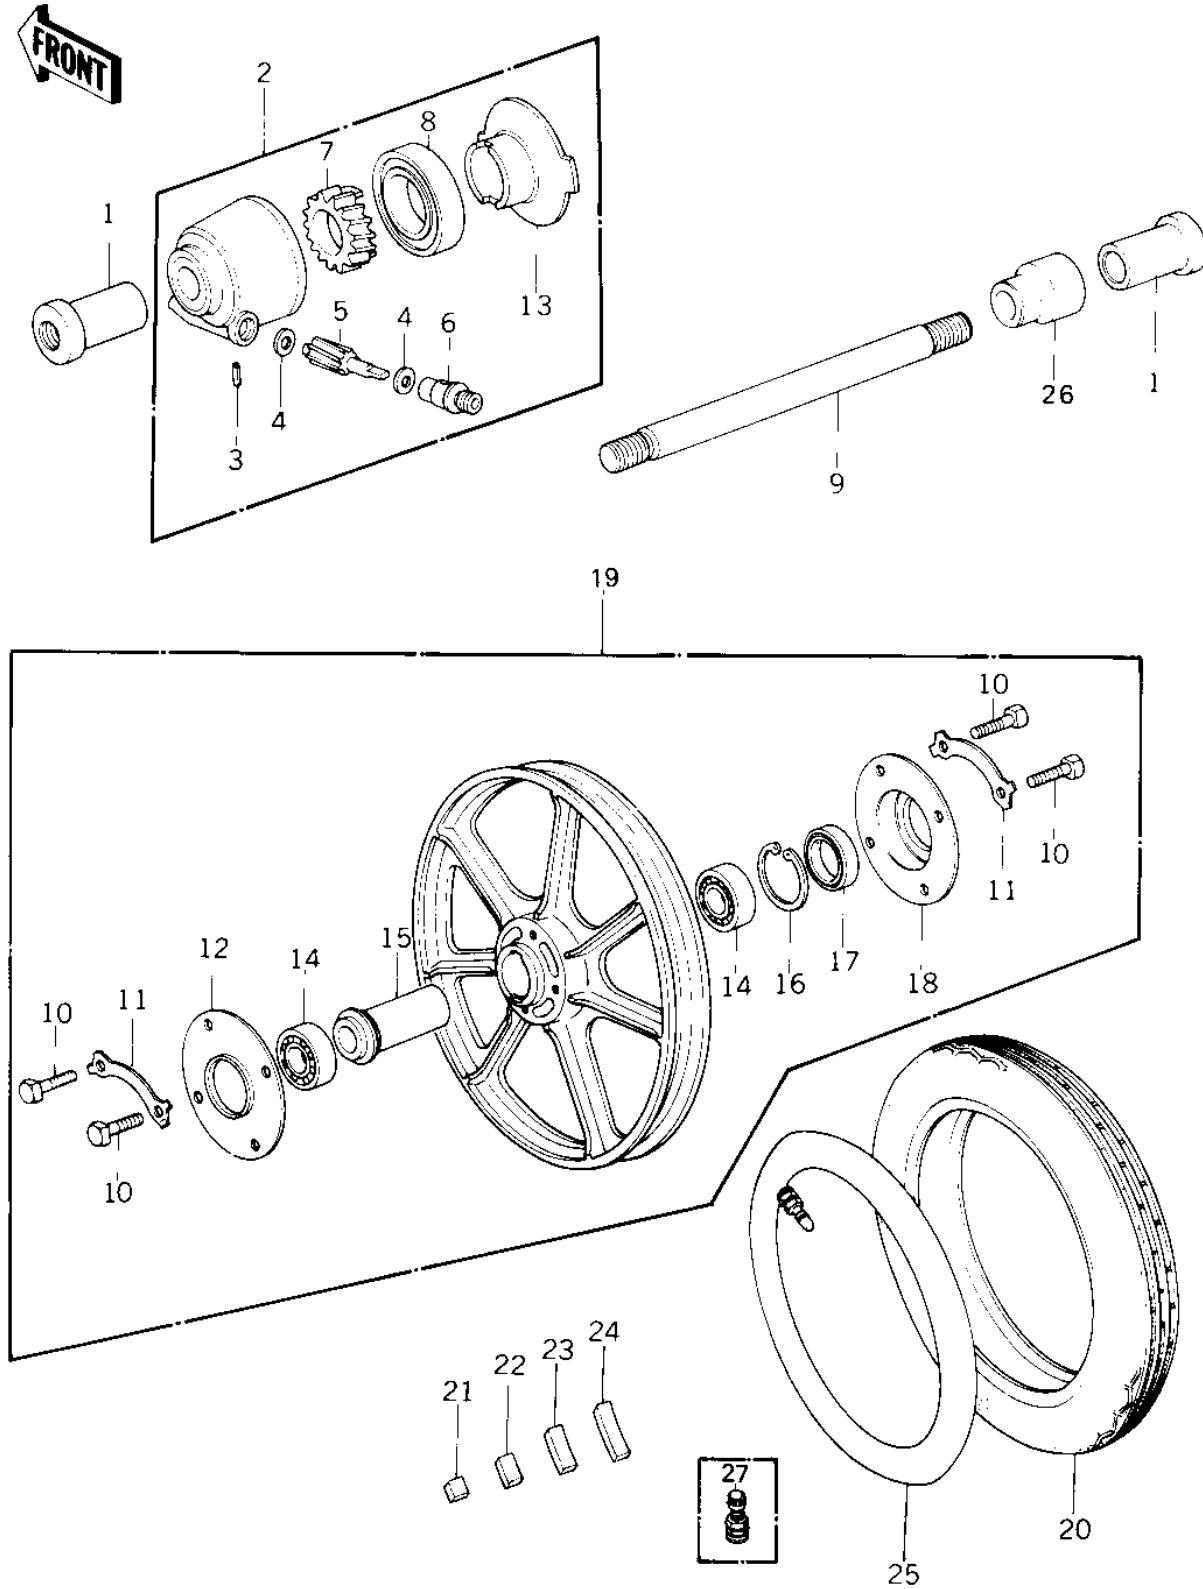

## 1979 Police 1000 PARTS DIAGRAM

FRONT WHEEL/TIRE/HUB ('79-'81 C2/C3/C4)

## 1979 Police 1000 PARTS LIST

FRONT WHEEL/TIRE/HUB ('79-'81 C2/C3/C4)

ITEM NAME	PART NUMBER	QUANTITY
COLLAR,FRONT AXLE (Ref # 1)	41069-033	1
GEAR BOX ASSY (Ref # 2)	41078-1002	1
PIN,SPRING (Ref # 3)	41082-001	1
WASHER THRST SPD PIN (Ref # 4)	41063-001	1
PINION,SPEEDOMETER (Ref # 5)	41060-017	1
BUSH,SPEEDMETER CABL (Ref # 6)	41062-005	1
GEAR,SPEEDOMETER (Ref # 7)	41059-026	1
OIL SEAL,BJN30427-C3 (Ref # 8)	92049-1057	1
AXLE,FRONT (Ref # 9)	41068-1005	1
BOLT (Ref # 10)	92001-158	1
WASHER,LOCK (Ref # 11)	92088-023	1
DUST COVER (Ref # 12)	41042-014	1
RECEIVER,SPEEDMT GEA (Ref # 13)	41064-1002	1
BRG,BALL,#6303ZZC3 (Ref # 14)	601B6303ZZ	1
COLLAR,FR HUB BEARIN (Ref # 15)	92027-1028	1
CIRCLIP,47M/M (Ref # 16)	92033-1042	1
OIL SEAL FRONT AXLE (Ref # 17)	654A254708	1
DUST COVER (Ref # 18)	41042-015	1
SOLID WHEEL ASSY,FRN (Ref # 19)	41073-4003	1
TIRE MN90-18 F16 (Ref # 20)	41002-4021	1
BALANCER 5G (Ref # 21)	41075-005	1
BALANCER 10G (Ref # 22)	41075-006	1
BALANCER 20G (Ref # 23)	41075-007	1
BALANCER 30G (Ref # 24)	41075-008	1
TUBE,FRONT V18-19 (Ref # 25)	41022-4001	1
COLLAR,FRONT AXLE (Ref # 26)	41069-4001	1