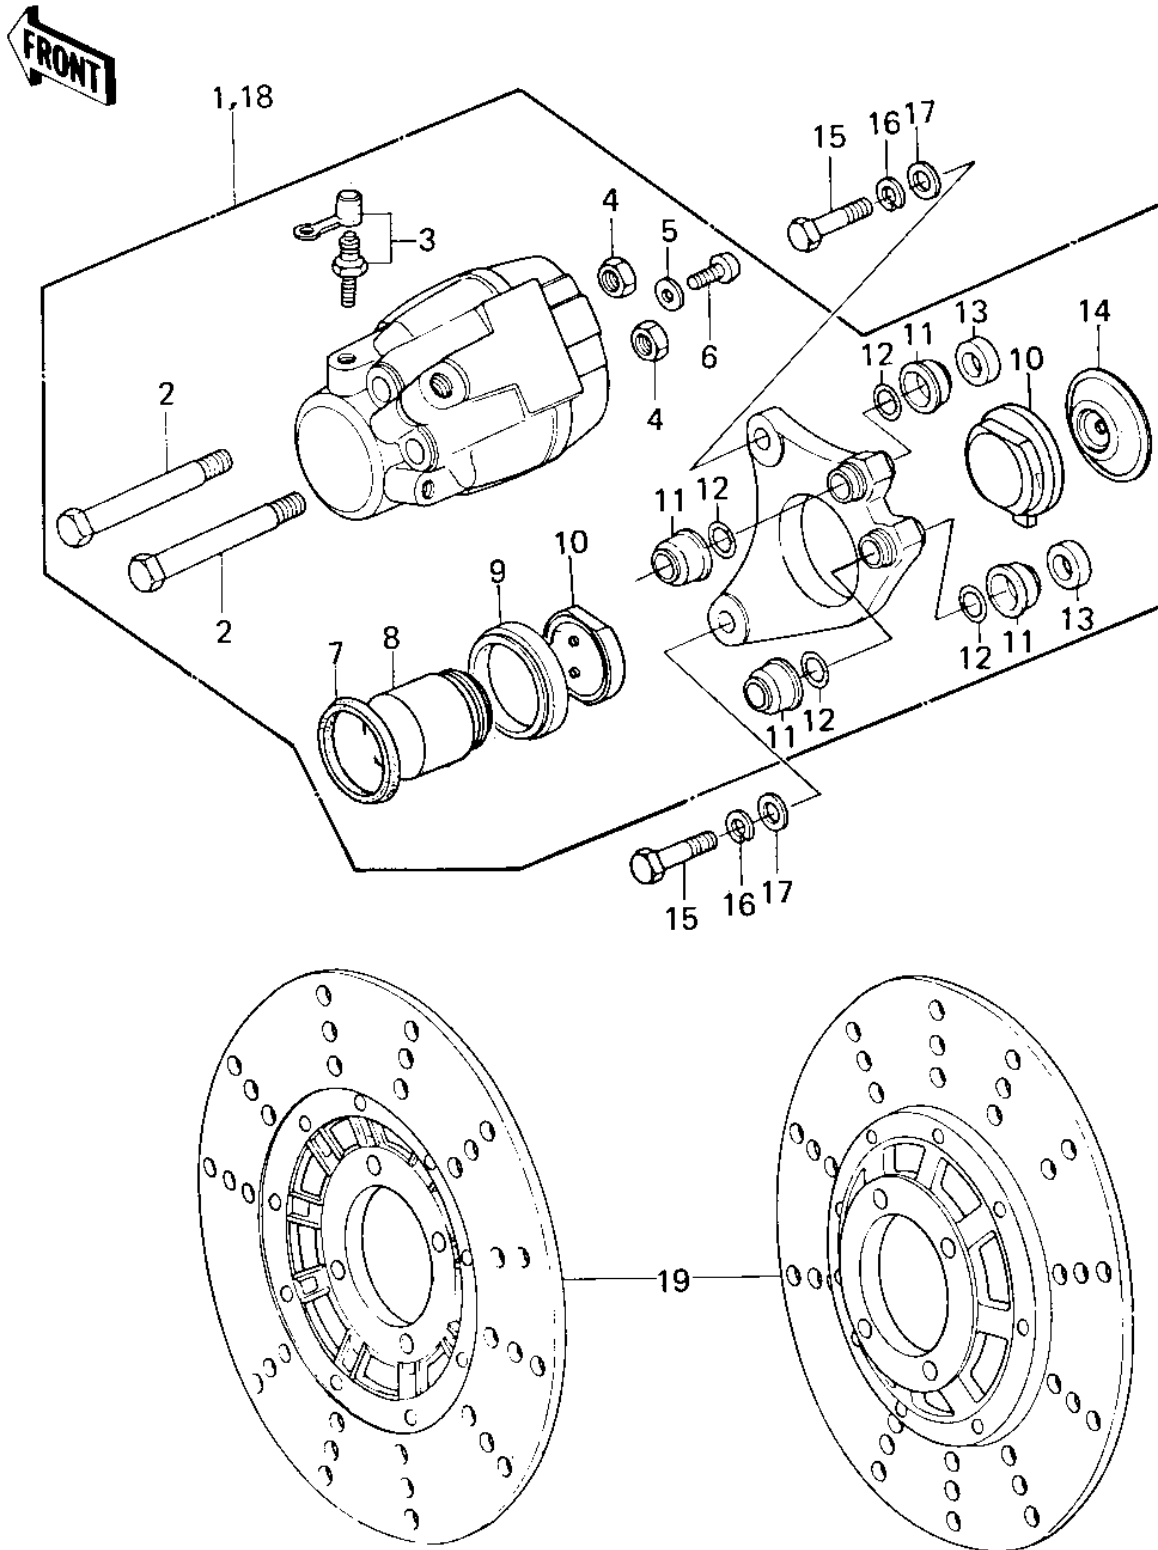

1979 Police 1000 PARTS DIAGRAM

FRONT BRAKE ('79-'81 C2/C3/C4)

1027

1979 Police 1000 PARTS LIST

FRONT BRAKE ('79-'81 C2/C3/C4)

ITEM NAME	PART NUMBER	QUANTITY
CALIPER ASSY,L.H, (Ref # 1)	43041-1024	1
BOLT (Ref # 2)	43045-006	1
BLEEDER SET (Ref # 3)	43085-001	1
NUT 10MM (Ref # 4)	315B1000	1
WASHER SPRING 6MM (Ref # 5)	461F0600	1
SCREW PAN HEAD 6X12 (Ref # 6)	220B0612	1
RING,PISTON SEAL (Ref # 7)	43049-002	1
PISTON,BRAKE,42M/M (Ref # 8)	43020-1012	1
DUST SEALD,RUBBER (Ref # 9)	43054-003	1
PAD SET (Ref # 10)	43082-1001	1
DUST SHILD,SHAFT (Ref # 11)	43052-005	1
"O" RING (Ref # 12)	43053-006	1
PLUG (Ref # 13)	43088-002	1
SPACER (Ref # 14)	43040-004	1
BOLT (Ref # 15)	92007-032	1
WASHER SPRING 10MM (Ref # 16)	461F1000	1
WASHER PLAIN 10MM (Ref # 17)	410B1000	1
CALIPER ASSY,R.H (Ref # 18)	43041-1025	1
DISC PLATE,FRONT BRA (Ref # 19)	41080-1022	1