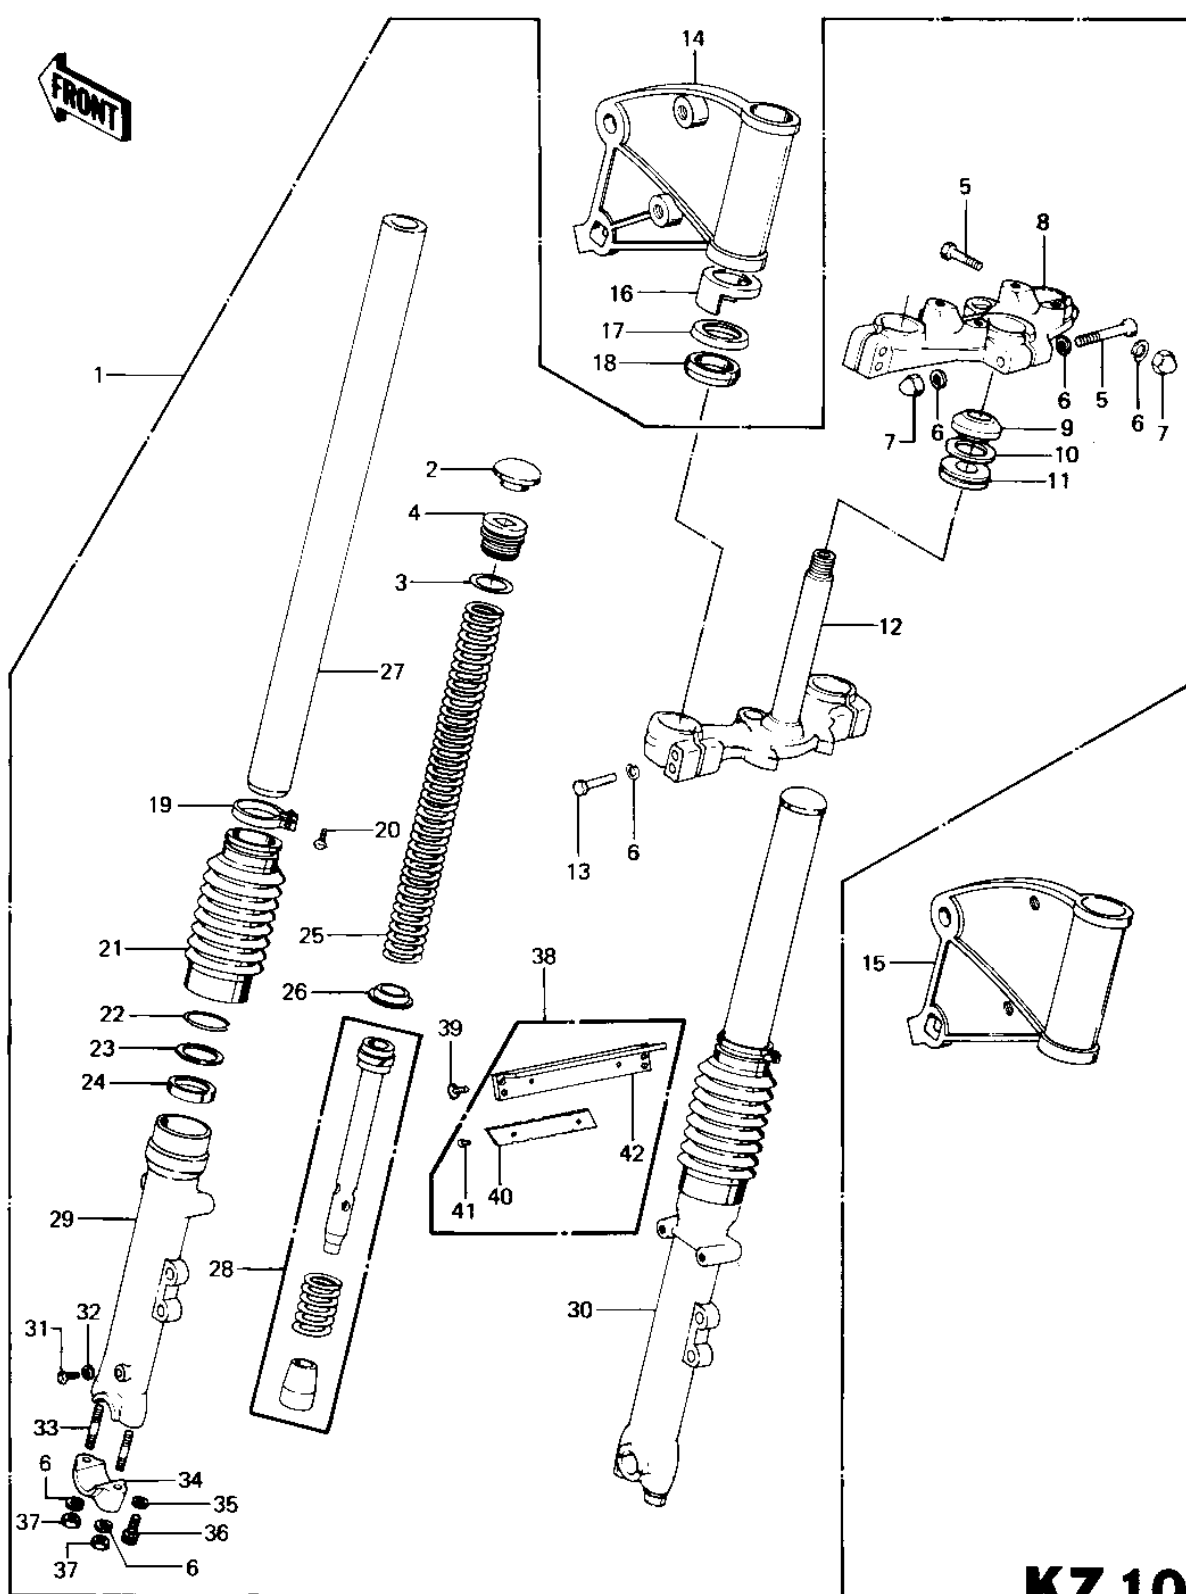

1979 Police 1000 PARTS DIAGRAM

FRONT FORK (KZ1000-C2/C3)

KZ 1000

1979 Police 1000 PARTS LIST

FRONT FORK (KZ1000-C2/C3)

ITEM NAME	PART NUMBER	QUANTITY
FORK-FRONT (Ref # 1)	44001-4002	1
CAP,RUBBER (Ref # 2)	11012-1018	1
"O" RING,FORK TOP (Ref # 3)	92055-1012	1
SEAT-FORK SPRING (Ref # 4)	44029-1046	1
BOLT-HEX HEAD,8X55 (Ref # 5)	44041-038	1
WASHER SPRING 8MM (Ref # 6)	461F0800	1
NUT FUEL TANK FRONT (Ref # 7)	92020-007	1
NUT,CAP,8M/M (Ref # 7)	323N0800	1
HEAD,STEERING STEM (Ref # 8)	44039-1003	1
CONE,STEERING STEM (Ref # 9)	92047-012	1
WASHER,PLAIN (Ref # 10)	92022-231	1
OIL SEAL,STEERING ST (Ref # 11)	92056-003	1
STEM,STEERING (Ref # 12)	44037-1027	1
BOLT,8X40 (Ref # 13)	115G0840	1
COVER,LH FORK (Ref # 14)	44033-1004	1
COVER,RH FORK (Ref # 15)	44033-1003	1
GUIDE,FORK COVER (Ref # 16)	13169-1019	1
UNAVAILABLE IN PRICE BOOK (Ref # 17)	13169-102	1
GASKET,FORK COVER (Ref # 18)	11009-1015	1
BAND,BOOT (Ref # 19)	92072-1046	1
SCREW-PAN-CROS (Ref # 20)	220B0420	1
BOOTS,FORK (Ref # 21)	49016-1006	1
CIRCLIP (Ref # 22)	92033-1002	1
WASHER (Ref # 23)	92022-1013	1
OIL SEAL (Ref # 24)	92049-1005	1
SPRING,FORK (Ref # 25)	44026-1002	1
GUIDE,FORK SPRING (Ref # 26)	44028-1001	1
TUBE,FORK INNER (Ref # 27)	44013-1002	1
CYLINDER-FORK (Ref # 28)	44022-1001	1

1979 Police 1000 PARTS LIST

FRONT FORK (KZ1000-C2/C3)

ITEM NAME	PART NUMBER	QUANTITY
TUBE,LH,FORK OUTER (Ref # 29)	44005-1004	1
TUBE,RH,FORK OUTER (Ref # 30)	44006-1004	1
SCREW PAN HEAD 4X8 (Ref # 31)	220B0408	1
GASKET FORK DRAIN PL (Ref # 32)	44045-002	1
STUD,8X35 (Ref # 33)	92004-1009	1
HOLDER,FRONT AXLE (Ref # 34)	44063-014	1
GASKET,FORK CYLINDER (Ref # 35)	44045-057	1
BOLT-FORK CYLINDER (Ref # 36)	44041-040	1
NUT,LOCK,8MM (Ref # 37)	92015-1124	2
BRACKET ASSY,NAMEPLA (Ref # 38)	39184-4001	1
SCREW OVL CNTSNK 6X1 (Ref # 39)	222E0612	1
EMBLEM,FUEL TANK (Ref # 40)	56014-1038	1
SCREW-CSK-CROS (Ref # 41)	221C0310	1
BRACKET, NAME PLATE (Ref # 42)	11034-4014	1