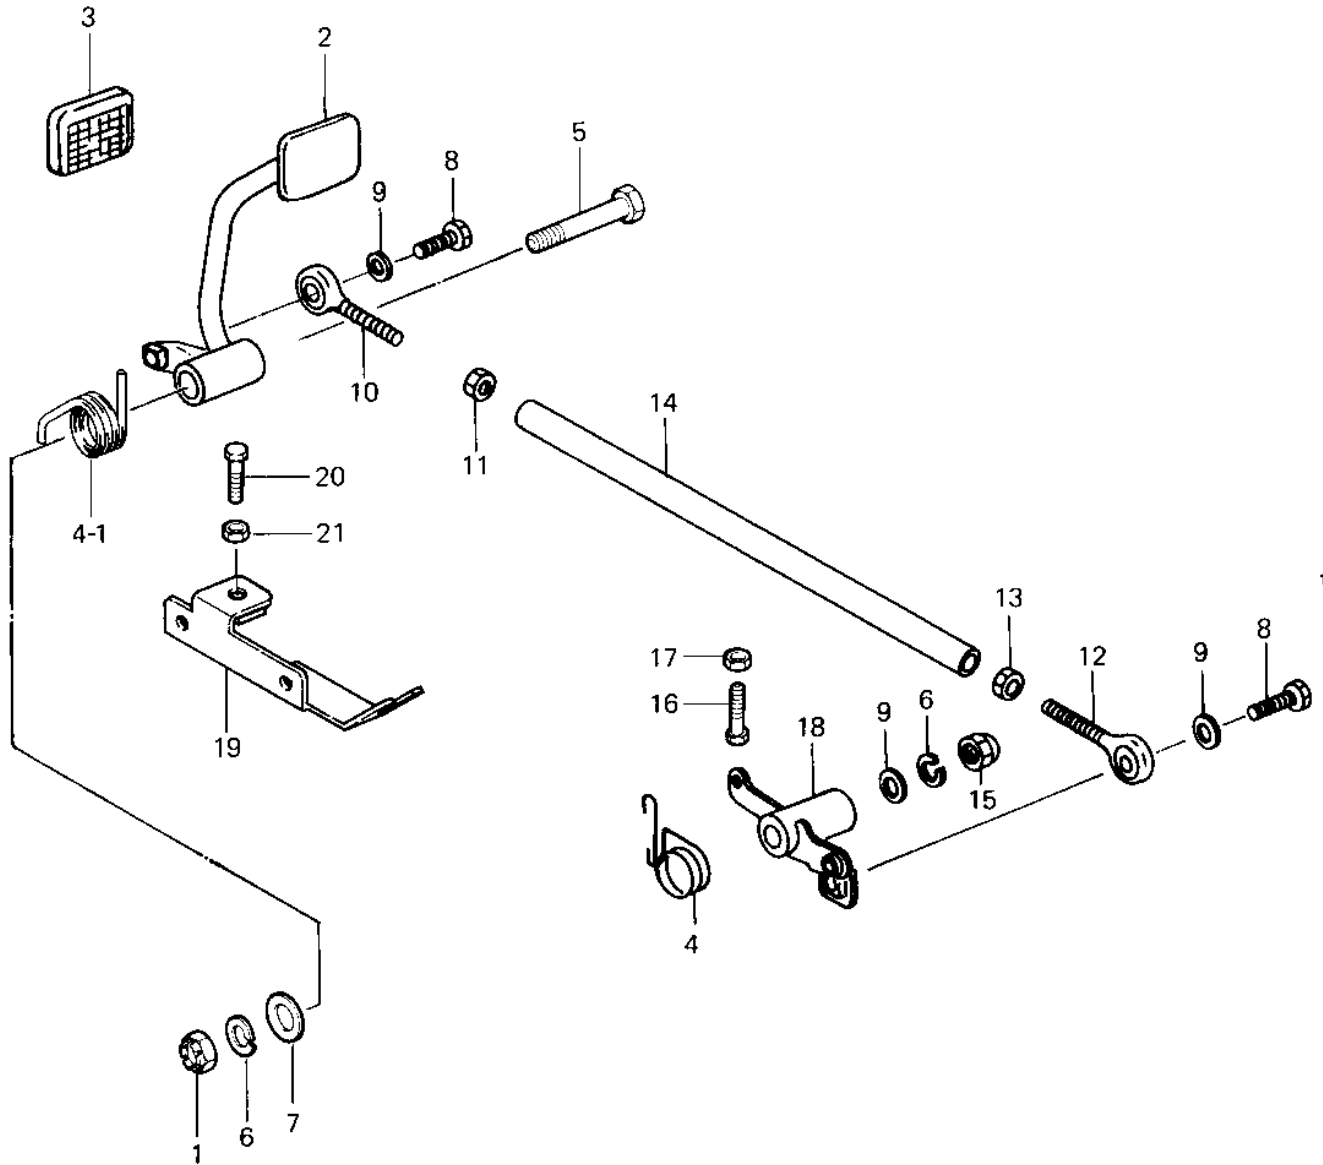

1979 Police 1000 PARTS DIAGRAM

BRAKE PEDAL ('79-'81 C2/C3/C4)

102

1979 Police 1000 PARTS LIST

BRAKE PEDAL ('79-'81 C2/C3/C4)

ITEM NAME	PART NUMBER	QUANTITY
NUT CASTLE (Ref # 1)	321B0800	1
PEDAL, BRAKE (Ref # 2)	43001-1006	1
RUBBER,BRAKE PEDAL (Ref # 3)	43091-002	1
SPRING,BRAKE PEDAL (Ref # 4)	43005-037	1
BOLT-SMALL-UPSET,8X1 (Ref # 5)	115B08105	1
WASHER SPRING 8MM (Ref # 6)	461F0800	1
WASHER PLAIN 8MM (Ref # 7)	410B0800	1
BOLT-SMALL-UPSET 8X2 (Ref # 8)	115G0825	1
WASHER,8.5X20X1.6 (Ref # 9)	92022-1561	1
UNAVAILABLE IN PRICE BOOK (Ref # 10)	39112-4002	1
NUT,LH THREAD (Ref # 11)	92015-1006	1
ROD END,TIE RH MALE (Ref # 12)	39112-1001	1
NUT,RH THREAD (Ref # 13)	92015-1005	1
CONTROL ROD,BRAKE PD (Ref # 14)	39111-1001	1
NUT,CAP AND LOCK,8MM (Ref # 15)	92019-013	1
BOLT-UPSET,6X20 (Ref # 16)	112G0620	1
NUT 6MM (Ref # 17)	311B0600	1
SHAFT,REAR BRAKE (Ref # 18)	43004-1004	1