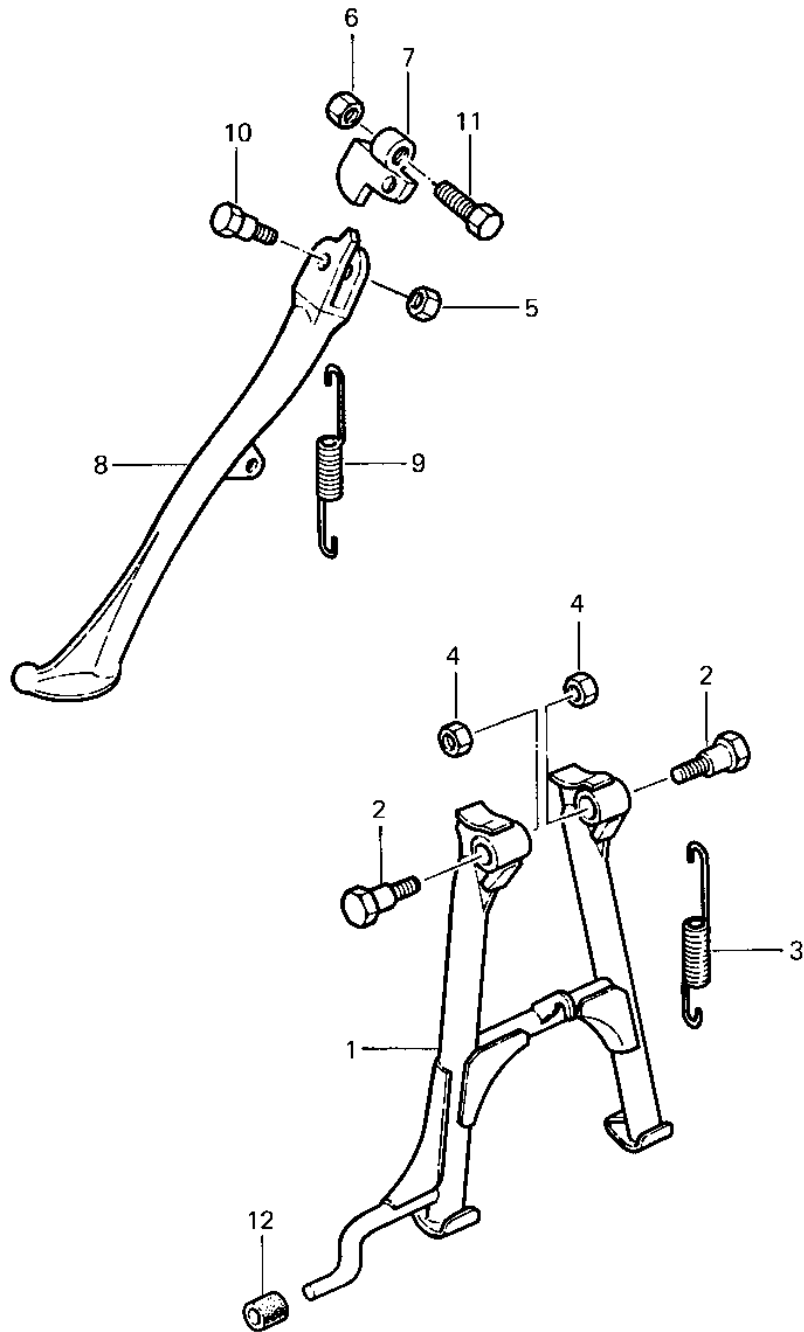

1979 Police 1000 PARTS DIAGRAM

STANDS ('79-'81 C2/C3/C4)

102

1979 Police 1000 PARTS LIST

STANDS ('79-'81 C2/C3/C4)

ITEM NAME	PART NUMBER	QUANTITY
STAND-MAIN (Ref # 1)	34011-1015	1
SHAFT MAIN STAND (Ref # 2)	34019-014	1
SPRING,MAIN STAND (Ref # 3)	34023-012	1
NUT,MAIN STAND FITT (Ref # 4)	92016-044	1
NUT 10MM (Ref # 5)	315B1000	1
NUT,LOCK,10MM (Ref # 6)	92019-021	1
BRACKET-STAND,SIDE S (Ref # 7)	32043-4004	1
STAND-SIDE (Ref # 8)	34024-1216	1
SPRING,SIDE STAND (Ref # 9)	34025-005	1
BOLT,SIDE STAND (Ref # 10)	92001-4028	1
BOLT 10X60 (Ref # 11)	92001-4013	1
DAMPER,MAIN STAND (Ref # 12)	92075-318	1