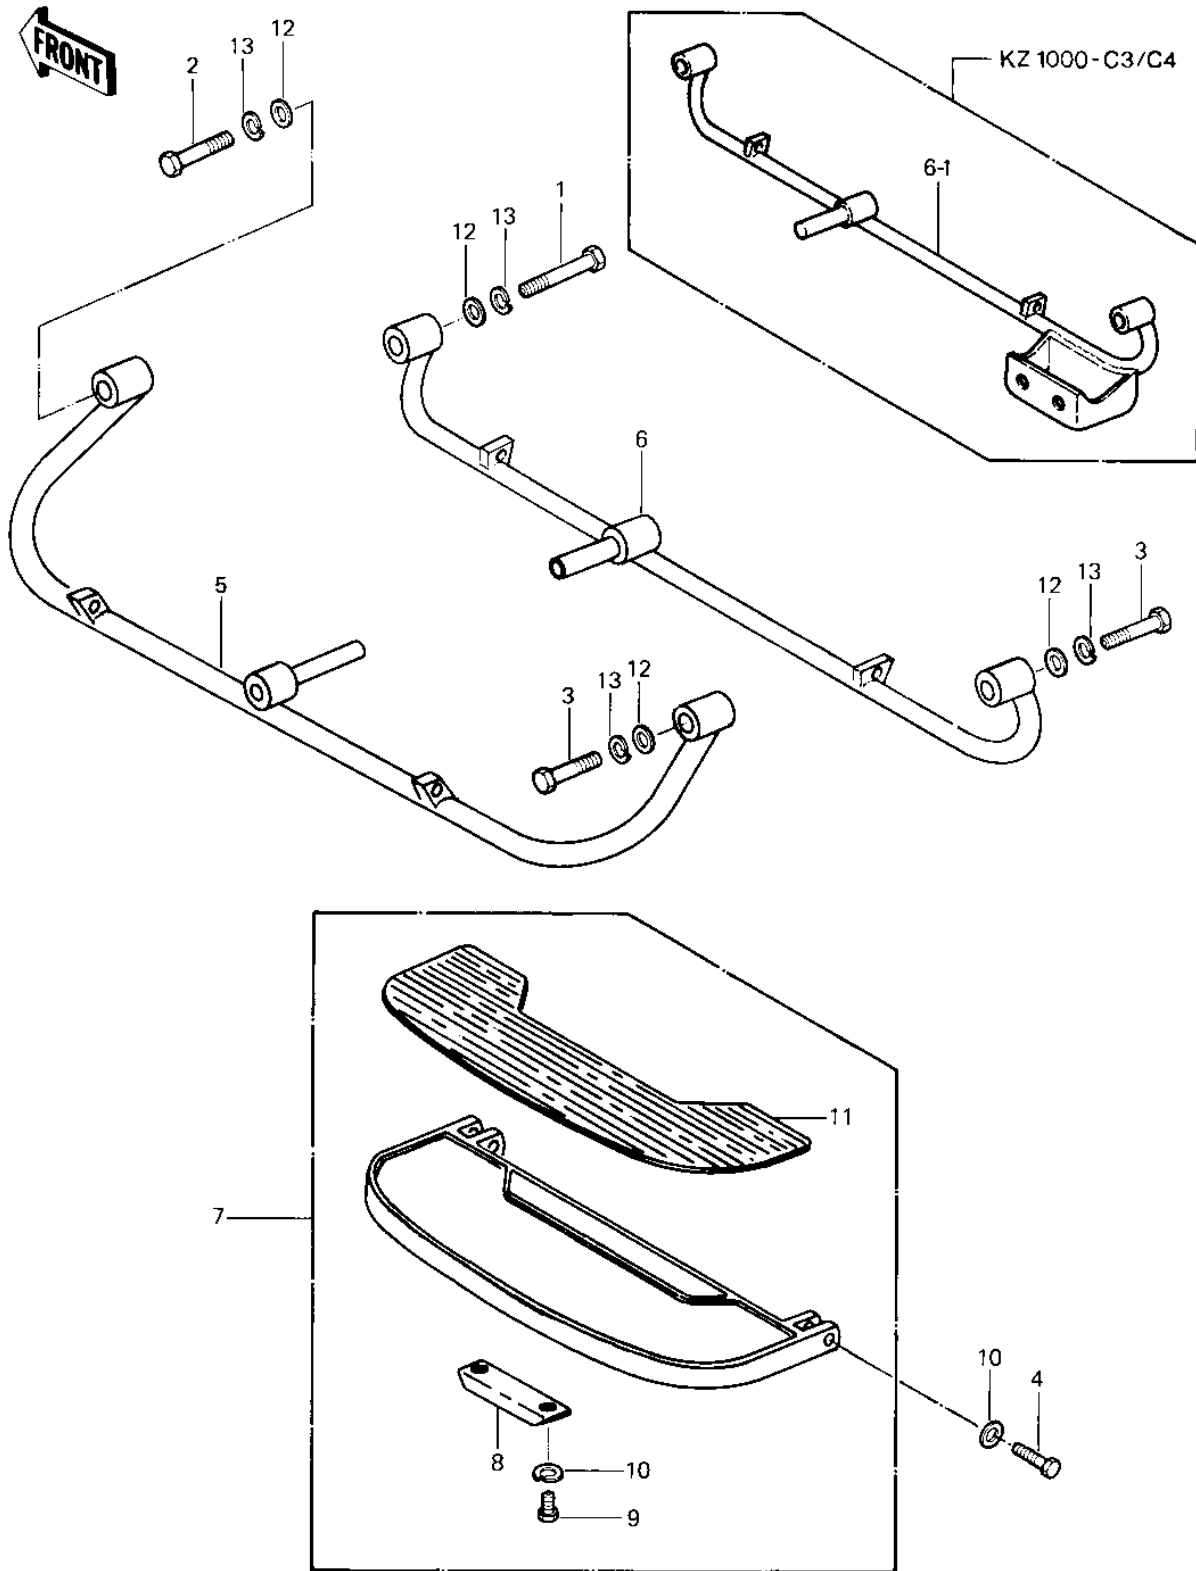

## 1979 Police 1000 PARTS DIAGRAM

FOOTRESTS ('79-'81 C2/C3/C4)

## 1979 Police 1000 PARTS LIST

FOOTRESTS ('79-'81 C2/C3/C4)

ITEM NAME	PART NUMBER	QUANTITY
BOLT,FLANGED,10X70 (Ref # 1)	92001-1618	1
BOLT,HEX HEAD,10X50 (Ref # 2)	92001-1254	1
BOLT,HEX HEAD,10X60 (Ref # 3)	113B1060	1
BOLT-UPSET (Ref # 4)	112G0645	1
BRKT,FOOTBOARD, LH (Ref # 5)	34003-1005	1
BRKT,FOOTBOARD, RH (Ref # 6)	34003-1006	1
FOOTBOARD ASSY. (Ref # 7)	34027-1002	1
PLATE,FOOTBRD, SKID (Ref # 8)	13169-1011	1
BOLT,6X10 (Ref # 9)	112G0610	1
WASHER SPRING 6MM (Ref # 10)	461F0600	1
DAMPER ASSY,STEP (Ref # 11)	92075-4002	1
WASHER PLAIN 10MM (Ref # 12)	411B1000	1
WASHER SPRING 10MM (Ref # 13)	461F1000	1