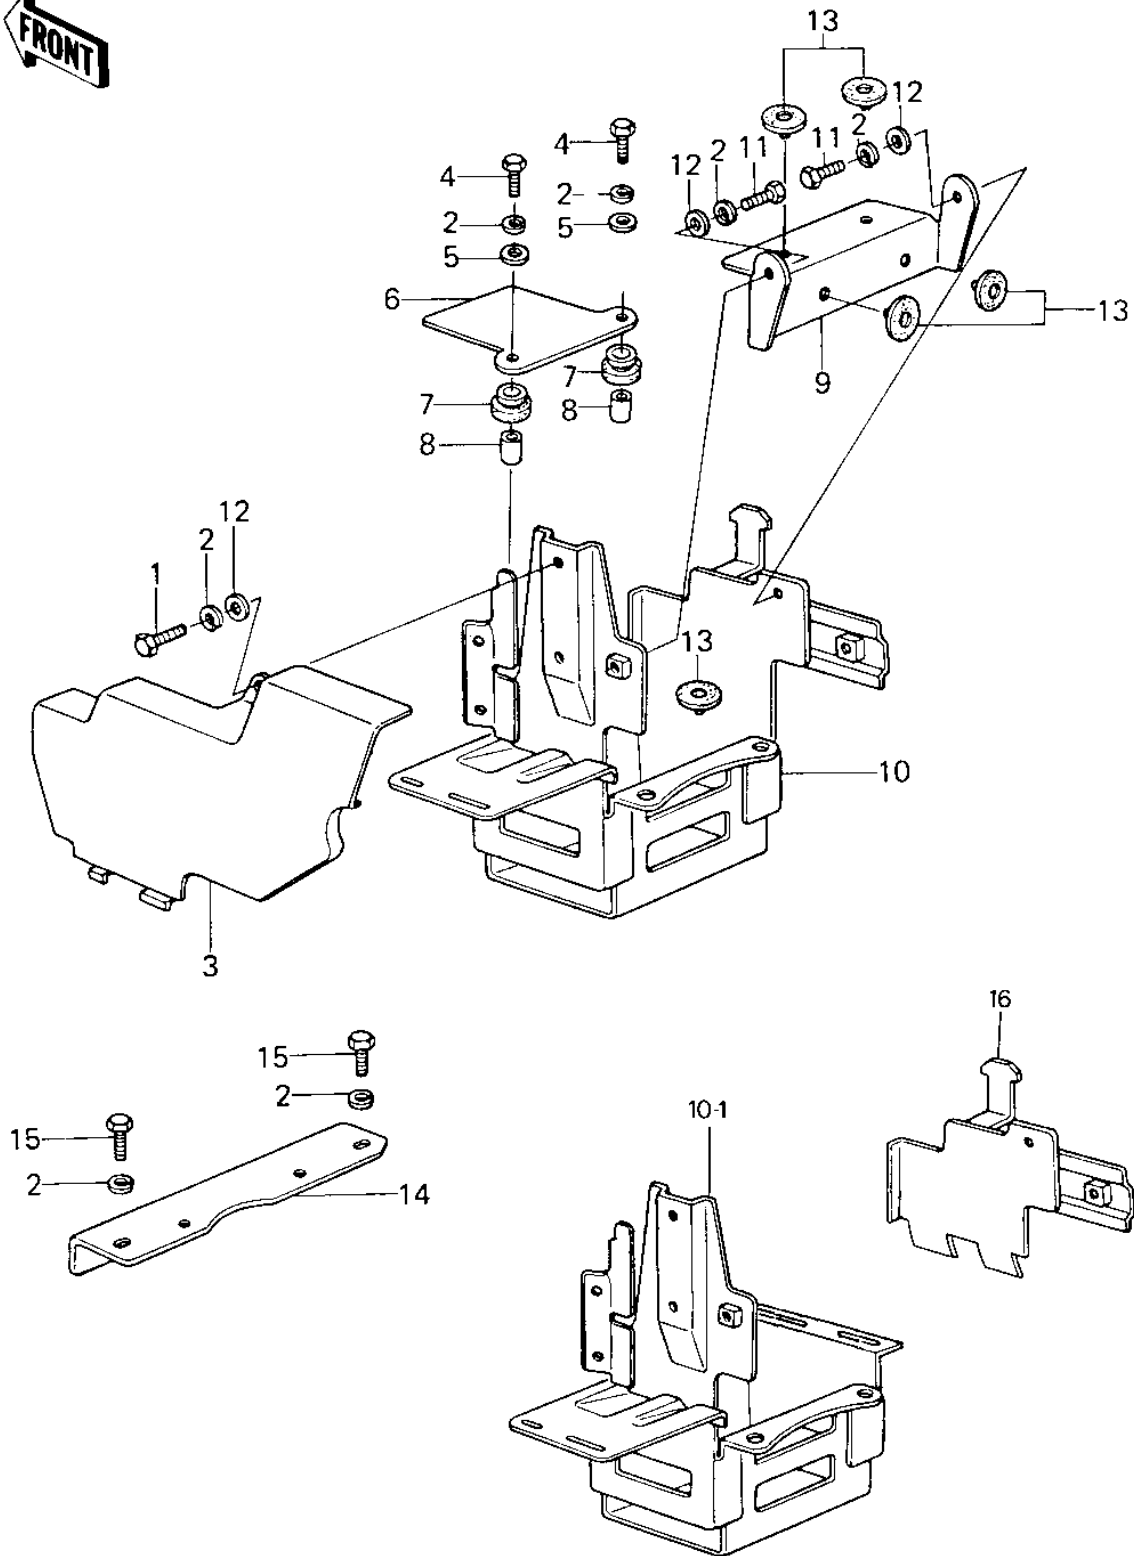

## 1979 Police 1000 PARTS DIAGRAM

BATTERY CASE/ELECTRO BRACKET ('79-'81 C2)

102

## 1979 Police 1000 PARTS LIST

BATTERY CASE/ELECTRO BRACKET ('79-'81 C2)

ITEM NAME	PART NUMBER	QUANTITY
BOLT-UPSET 6X14 (Ref # 1)	112B0614	1
WASHER SPRING 6MM (Ref # 2)	461F0600	1
BRACKET,BASE (Ref # 3)	11034-1180	1
BOLT-UPSET (Ref # 4)	112G0630	1
WASHER,6.5X16X2 (Ref # 5)	92022-1565	1
STAY,AIR CLEANER (Ref # 6)	32105-007	1
DAMPER RUBBER,BTT CA (Ref # 7)	92075-146	1
COLLAR 6.8X10X14.5 (Ref # 8)	92027-156	1
BAND,BATTERY (Ref # 9)	32100-100	1
CASE,BATTERY (Ref # 10)	32097-1012	1
BOLT-UPSET,6X12 (Ref # 11)	112G0612	1
WASHER PLAIN 6MM (Ref # 12)	410B0600	1
DAMPER RUBBER (Ref # 13)	92075-078	1
PLATE,BATTERY CASE (Ref # 14)	13169-1077	1
BOLT-UPSET,6X16 (Ref # 15)	112G0616	1