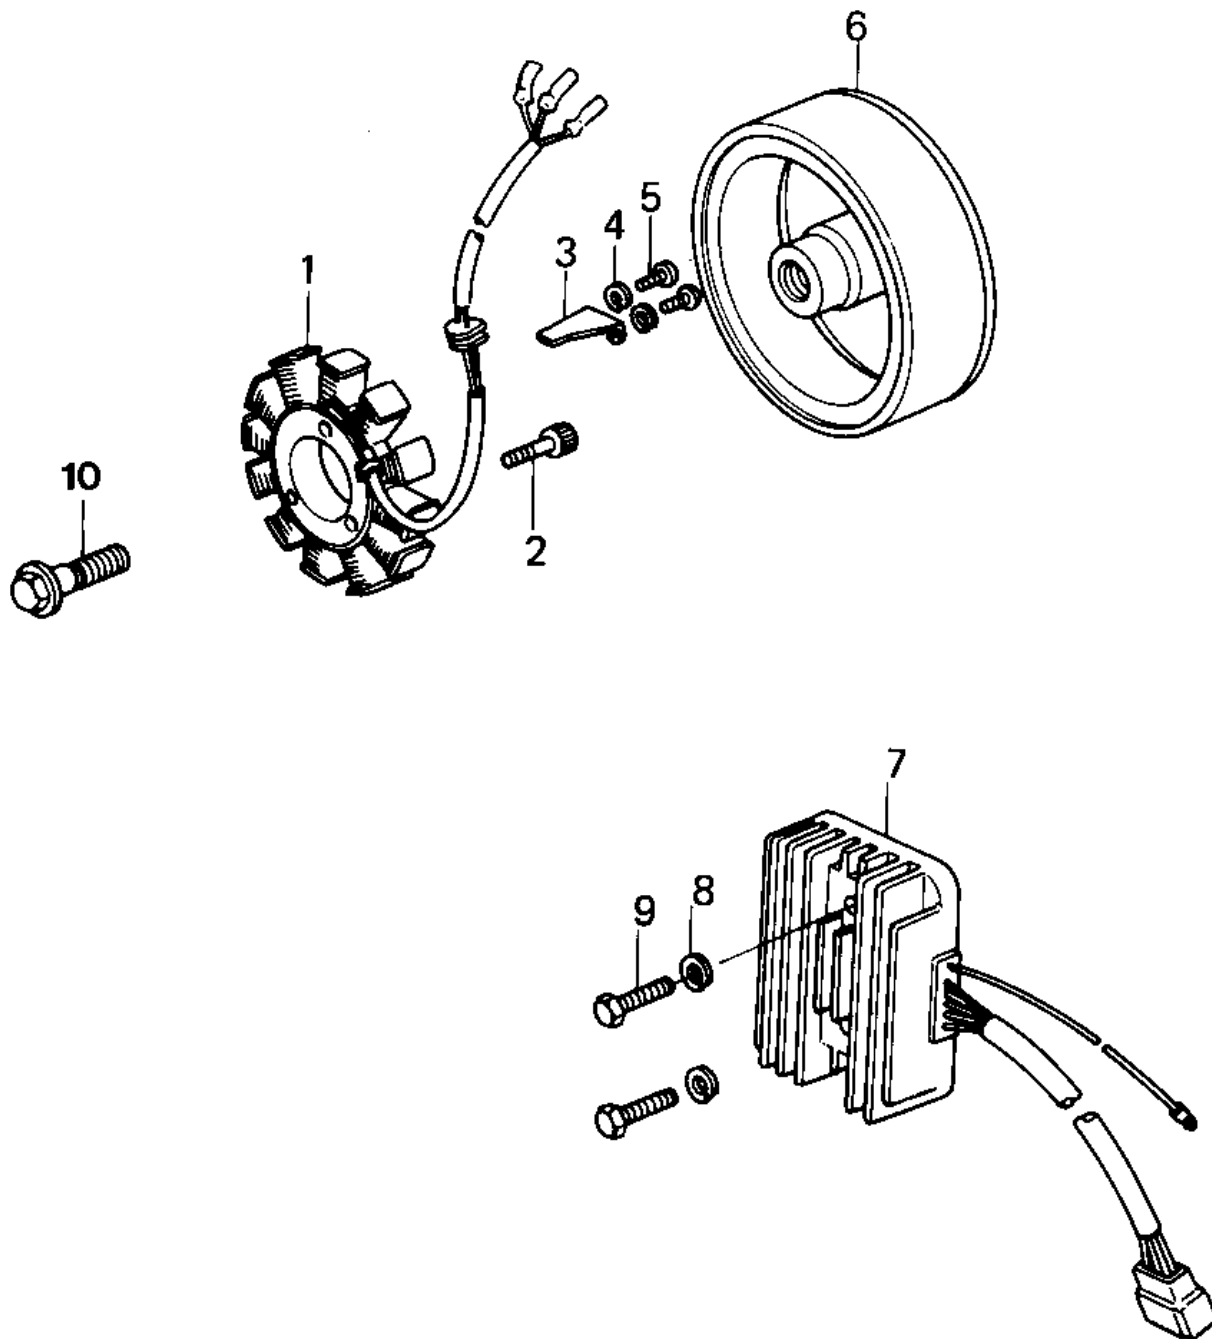

1979 Police 1000 PARTS DIAGRAM

GENERATOR/REGULATOR ('79-'81 C2/C3/C4)

1027

1979 Police 1000 PARTS LIST

GENERATOR/REGULATOR ('79-'81 C2/C3/C4)

ITEM NAME	PART NUMBER	QUANTITY
STATOR ASSY (Ref # 1)	21003-1015	1
BOLT, SOCKET, 5X25 (Ref # 2)	120P0525A	1
CLAMP, GENERATOR WIRE (Ref # 3)	92037-1122	2
WASHER SPRING 5MM (Ref # 4)	461F0500	1
SCREW PAN HEAD 5X12 (Ref # 5)	220B0512	1
ROTOR (Ref # 6)	21007-1011	1
REGULATOR, VOLTAGE (Ref # 7)	21066-1008	1
WASHER SPRING 6MM (Ref # 8)	461F0600	1
BOLT-UPSET (Ref # 9)	112G0625	1
BOLT, 12X40 (Ref # 10)	92001-1146	1