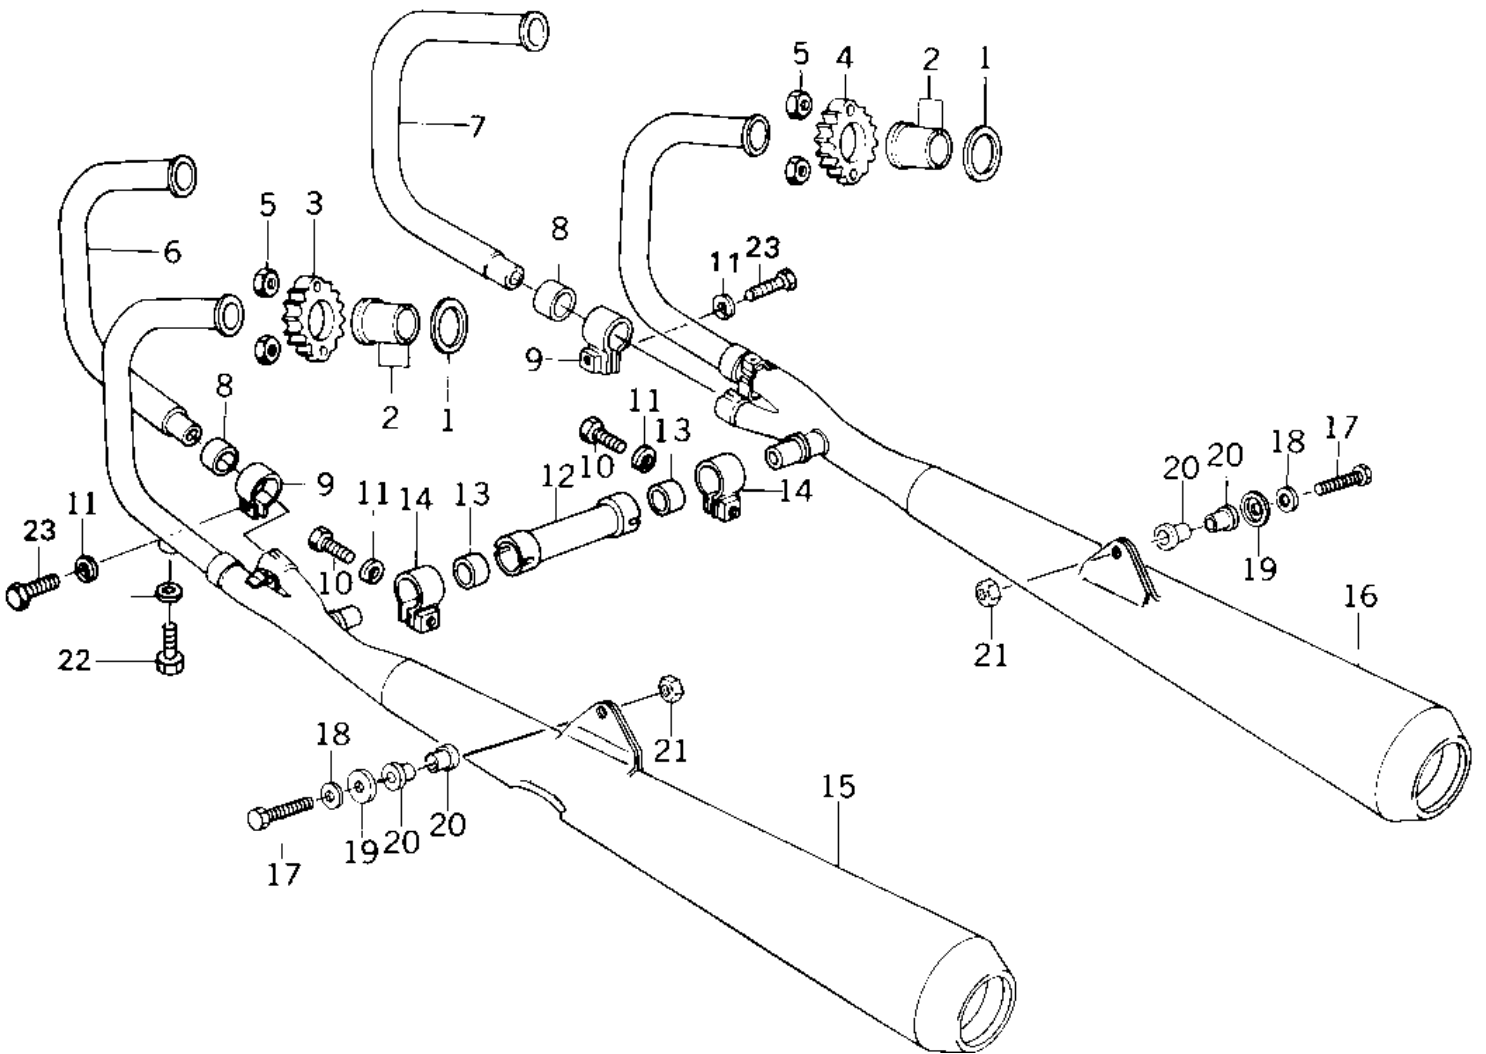

1979 Police 1000 PARTS DIAGRAM

MUFFLERS ('79-'81 C2/C3/C4)

102

1979 Police 1000 PARTS LIST

MUFFLERS ('79-'81 C2/C3/C4)

ITEM NAME	PART NUMBER	QUANTITY
GASKET,EXHAUST PIPE (Ref # 1)	11009-1906	1
INSERT,EXHAUST PIPE (Ref # 2)	92027-170	1
HOLDER,EXHAUST PIPE, (Ref # 3)	18069-1005	1
HOLDER,EXHAUST PIPE, (Ref # 4)	18069-1004	1
NUT,LOCK,8MM (Ref # 5)	92017-013	1
PIPE,EXHAUST,L.H INN (Ref # 6)	18049-1018	1
PIPE,EXHAUST,R.H INN (Ref # 7)	18049-1019	1
GASKET,MANIFOLD EXHA (Ref # 8)	11060-1068	1
CLAMP,MUFFLER (Ref # 9)	92037-1258	1
BOLT-SMALL-UPSET 8X2 (Ref # 10)	115G0825	1
WASHER SPRING 8MM (Ref # 11)	461F0800	1
PIPE,MUFFLER CONNECT (Ref # 12)	18039-025	1
GASKET,EXHAUST PIPE (Ref # 13)	11009-1718	1
CLAMP,CONNECTING PIP (Ref # 14)	92037-1221	1
MUFFLER,L.H. (Ref # 15)	18001-4001	1
MUFFLER,R.H. (Ref # 16)	18001-4002	1
BOLT-HEX HEAD,10X60 (Ref # 17)	113N1060	1
WASHER PLAIN 10MM (Ref # 18)	410B1000	1
WASHER,PLAIN (Ref # 19)	92022-328	1
BUSHING,MUFFLER FITT (Ref # 20)	92092-010	1
NUT,LOCK,10MM (Ref # 21)	92019-021	1
BOLT (6X10) (Ref # 22)	110R0610	1
BOLT,8X30 (Ref # 23)	92001-1379	1