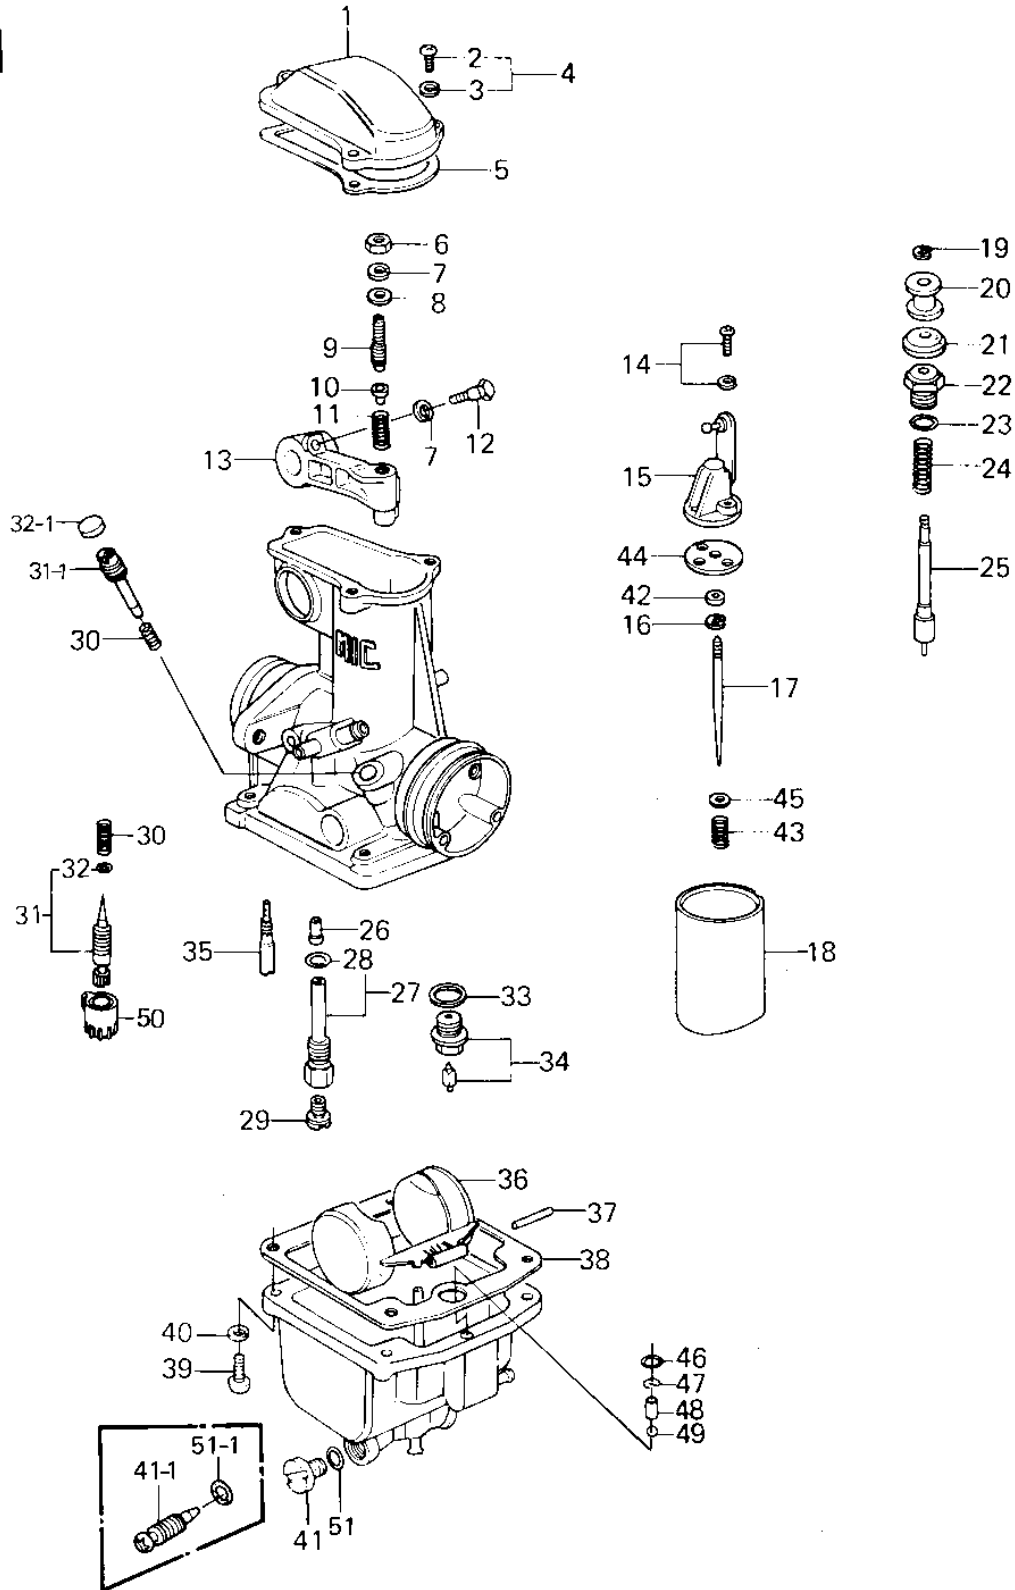

1979 Police 1000 PARTS DIAGRAM

CARBURETOR PARTS ('79-'81 C2/C3/C4)

1979 Police 1000 PARTS LIST

CARBURETOR PARTS ('79-'81 C2/C3/C4)

ITEM NAME	PART NUMBER	QUANTITY
TOP,MIXING CHAMBER (Ref # 1)	16005-027	1
SCREW-PAN-CROS (Ref # 2)	220B0414	1
WASHER SPRING 4MM (Ref # 3)	461F0400	2
SCREW-PAN-WS-CROS (Ref # 4)	223B0414	1
GASKET,CHAMBER TOP (Ref # 5)	16019-031	1
NUT,5MM (Ref # 6)	16003-013	1
NUT 5MM (Ref # 6)	312B0500	1
WASHER SPRING 5MM (Ref # 7)	461F0500	1
WASHER,PLAIN (Ref # 8)	16039-016	1
SCREW,SLOTTED (Ref # 9)	16046-012	1
SEAT,SPRING (Ref # 10)	16057-002	1
SPRING (Ref # 11)	16040-026	1
BOLT,HEX HEAD,5X14 (Ref # 12)	16067-006	1
LEVER,THROTTLE (Ref # 13)	39075-1001	1
SCREW,PAN HEAD,3X14 (Ref # 14)	16033-031	1
BRACKET,THROTTLE VLV (Ref # 15)	11034-1238	1
CIRCLIP (Ref # 16)	16008-010	1
JET NEEDLE,5CN18 (Ref # 17)	16009-1030	1
VALVE,THROTTLE,CAZ.0 (Ref # 18)	16025-1014	1
CIRCLIP (Ref # 19)	16076-003	1
COLLAR (Ref # 20)	16073-014	1
CAP,STARTER PLUNGER (Ref # 21)	16039-015	1
CAP,STARTER PLUNGER (Ref # 22)	16012-015	1
"O" RING,9MM (Ref # 23)	670B1509	1
SPRING,STARTER PLUG (Ref # 24)	16013-008	1
PLUNGER,STARTER (Ref # 25)	16016-021	1
NEEDLE JET,A0-6 (Ref # 26)	16017-1033	1
PIPE,BLEED (Ref # 27)	49122-1004	1
"O" RING,MAIN JET CO (Ref # 28)	16038-016	2