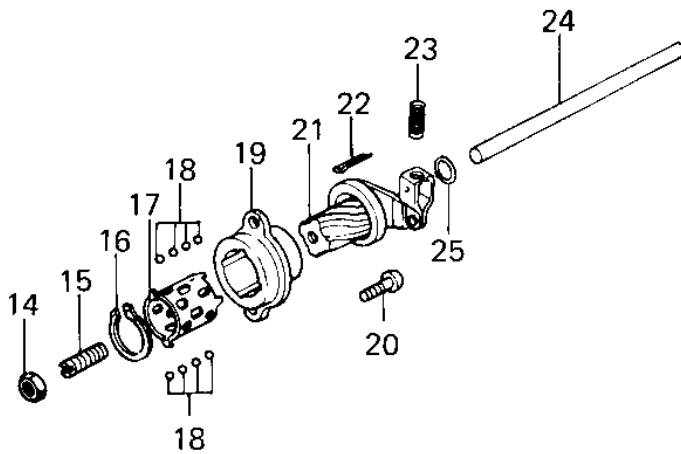

1979 Police 1000 PARTS DIAGRAM

CLUTCH ('79-'81 C2/C3/C4)

102

1979 Police 1000 PARTS LIST

CLUTCH ('79-'81 C2/C3/C4)

ITEM NAME	PART NUMBER	QUANTITY
BUSHING,CLUTCH (Ref # 1)	92028-135	1
BEARING,KTV323723 (Ref # 2)	92046-028	1
CLUTCH-ASSY (Ref # 3)	13081-1014	1
WASHER TH 25.5X47X2. (Ref # 4)	92026-022	1
CLUTCH-ASSY (Ref # 5)	13081-1367	2
PLATE,CLUTCH FRICTIO (Ref # 7)	13088-030	1
PLATE,CLUTCH STEEL (Ref # 8)	13089-022	1
BALL STEEL 3/8' (Ref # 9)	600A1200	1
PUSHER,CLUTCH SPRG P (Ref # 10)	13116-022	1
PLATE,CLUTCH SPRING (Ref # 11)	13187-006	1
SPRING,CLUTCH (Ref # 12)	92081-1033	1
BOLT,CLUTCH SPR FITT (Ref # 13)	92001-1066	1
NUT 8MM (Ref # 14)	318B0800	1
SCREW,SLOTTED,8X25 (Ref # 15)	92014-014	1
CIRCLIP 15MM (Ref # 16)	480J1500	1
RETAINER (Ref # 17)	13197-004	1
BALL,STEEL,1/8" (Ref # 18)	600A0400	1
OUTER,CLUTCH RELEASE (Ref # 19)	13118-011	1
SCREW PAN HEAD 6X16 (Ref # 20)	220B0616	1
INNER,CLUTCH RELEASE (Ref # 21)	13102-019	1
PIN COTTER 1.6X15 (Ref # 22)	550D1615	1
SPRING-CLUTCH RELEAS (Ref # 23)	92081-069	1
PUSH ROD,CLUTCH (Ref # 24)	13116-021	1
"O" RING,7MM (Ref # 25)	670B1507	1