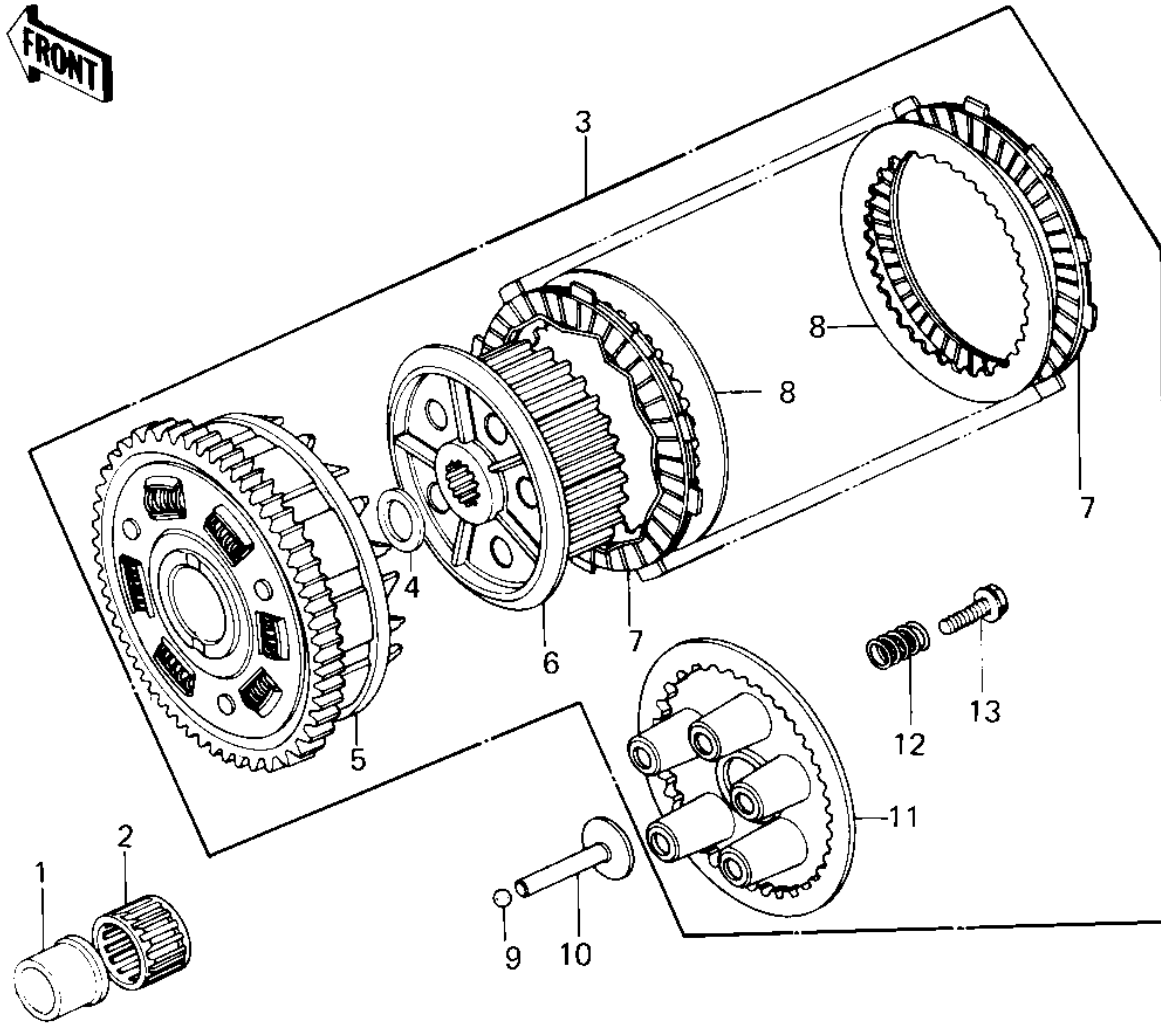

1979 Police 1000 PARTS DIAGRAM

CLUTCH ('79-'81 C2/C3/C4)

102

1979 Police 1000 PARTS LIST

CLUTCH ('79-'81 C2/C3/C4)

ITEM NAME	PART NUMBER	QUANTITY
BUSHING,CLUTCH (Ref # 1)	92028-135	1
BEARING,KTV323723 (Ref # 2)	92046-028	1
CLUTCH-ASSY (Ref # 3)	13081-1014	1
WASHER TH 25.5X47X2. (Ref # 4)	92026-022	1
CLUTCH-ASSY (Ref # 5)	13081-1367	2
PLATE,CLUTCH FRICTIO (Ref # 7)	13088-030	1
PLATE,CLUTCH STEEL (Ref # 8)	13089-022	1
BALL STEEL 3/8' (Ref # 9)	600A1200	1
PUSHER,CLUTCH SPRG P (Ref # 10)	13116-022	1
PLATE,CLUTCH SPRING (Ref # 11)	13187-006	1
SPRING,CLUTCH (Ref # 12)	92081-1033	1
BOLT,CLUTCH SPR FITT (Ref # 13)	92001-1066	1
NUT 8MM (Ref # 14)	318B0800	1
SCREW,SLOTTED,8X25 (Ref # 15)	92014-014	1
CIRCLIP 15MM (Ref # 16)	480J1500	1
RETAINER (Ref # 17)	13197-004	1
BALL,STEEL,1/8" (Ref # 18)	600A0400	1
OUTER,CLUTCH RELEASE (Ref # 19)	13118-011	1
SCREW PAN HEAD 6X16 (Ref # 20)	220B0616	1
INNER,CLUTCH RELEASE (Ref # 21)	13102-019	1
PIN COTTER 1.6X15 (Ref # 22)	550D1615	1
SPRING-CLUTCH RELEAS (Ref # 23)	92081-069	1
PUSH ROD,CLUTCH (Ref # 24)	13116-021	1
"O" RING,7MM (Ref # 25)	670B1507	1