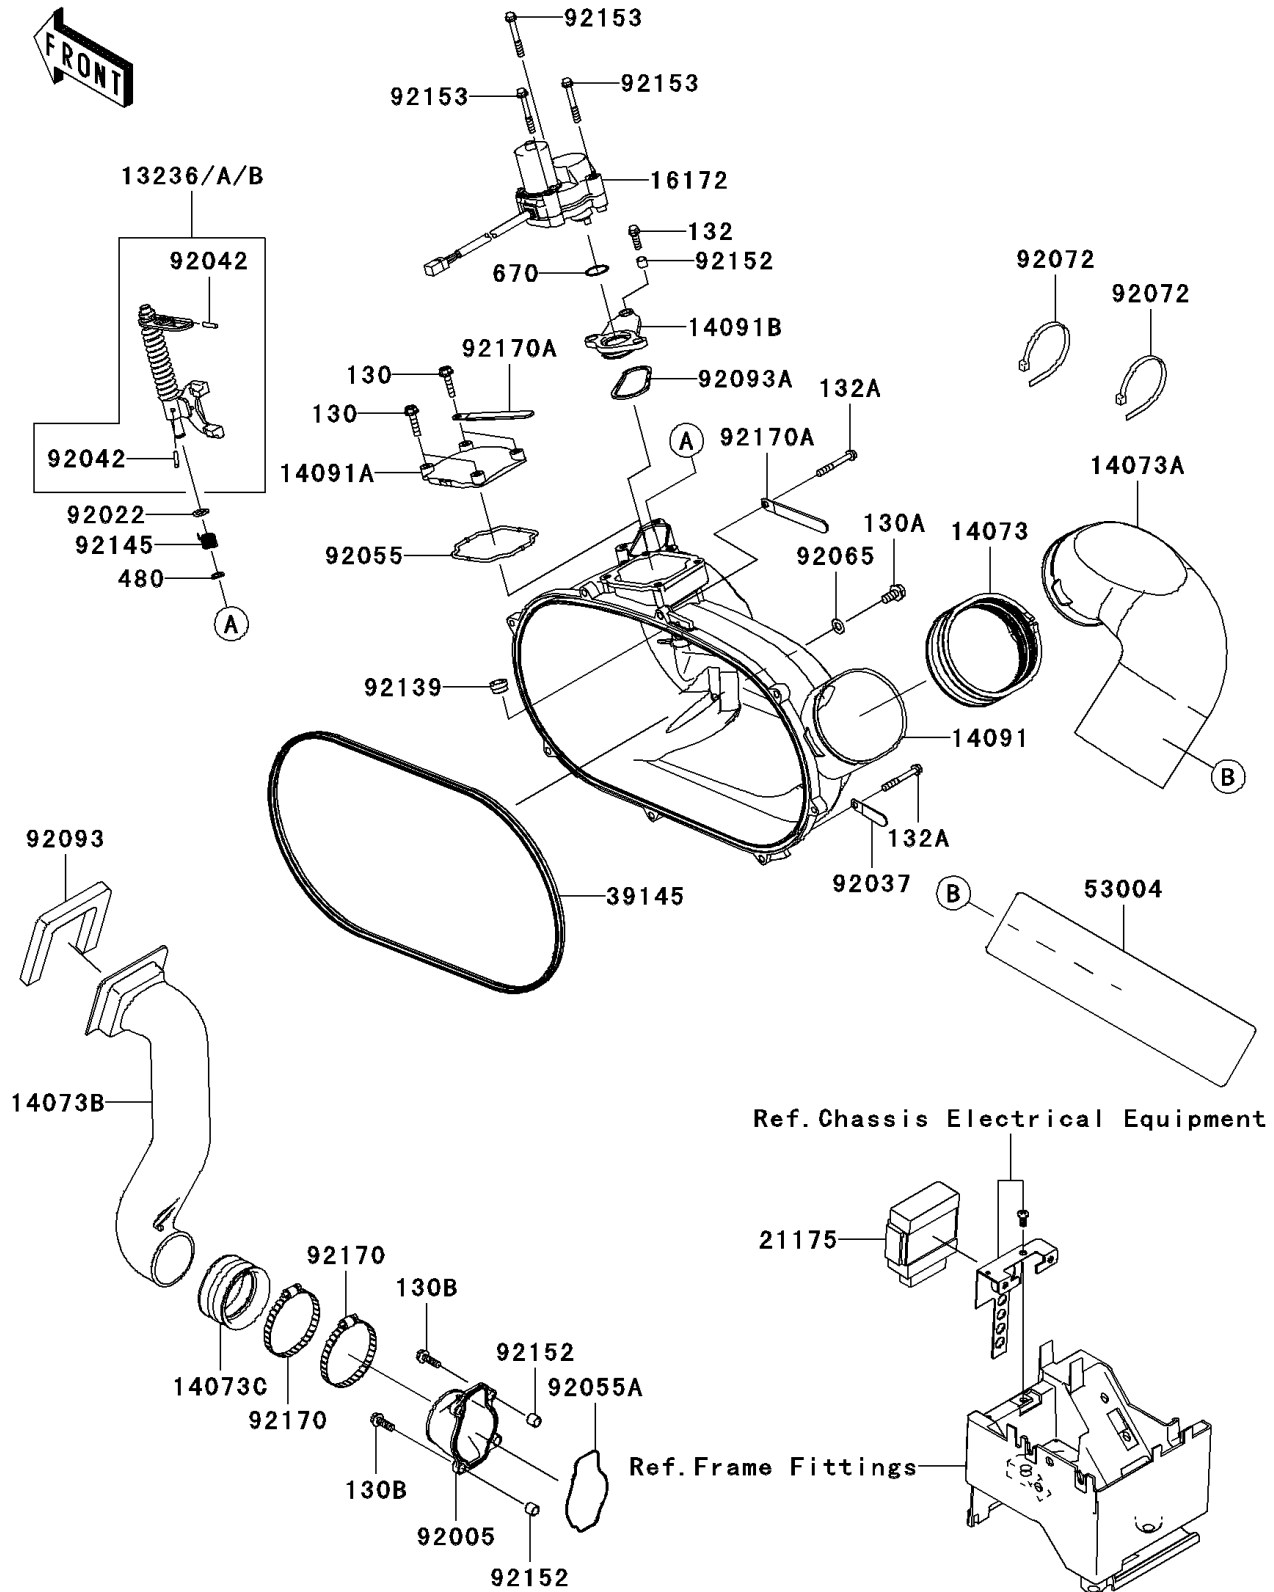

2008 Teryx® 750 4x4 PARTS DIAGRAM

Converter Cover

E1393

2008 Teryx® 750 4x4 PARTS LIST

Converter Cover

ITEM NAME	PART NUMBER	QUANTITY
BOLT-FLANGED,6X25 (Ref # 130)	130BA0625	1
BOLT-FLANGED,8X16 (Ref # 130A)	130BA0816	1
BOLT-FLANGED,6X20 (Ref # 130B)	130CD0620	1
BOLT-FLANGED-SMALL,6X20 (Ref # 132)	132BA0620	1
BOLT-FLANGED-SMALL,6X45 (Ref # 132A)	132BA0645	1
CIRCLIP-TYPE-C,10MM (Ref # 480)	480J1000	1
O RING (Ref # 670)	670D3022	1
LEVER-COMP,YELLOW (Ref # 13236)	13236-0123	1
LEVER-COMP,GREEN (Ref # 13236A)	13236-0124	1
LEVER-COMP,PAINT LESS (Ref # 13236B)	13236-0125	1
DUCT,EXHAUST JOINT (Ref # 14073)	14073-0136	1
DUCT,EXHAUST (Ref # 14073A)	14073-0201	1
DUCT,INTAKE (Ref # 14073B)	14073-0213	1
DUCT,JOINT (Ref # 14073C)	14073-1775	1
COVER,CVT (Ref # 14091)	14091-0671	1
COVER,ACCESS (Ref # 14091A)	14091-0672	1
COVER,MOUNTING EYE,ACTR (Ref # 14091B)	14091-0673	1
ACTUATOR (Ref # 16172)	16172-0017	1
CONTROL UNIT-ELECTRONIC (Ref # 21175)	21175-0151	1
TRIM-SEAL (Ref # 39145)	39145-0037	1
MAT (Ref # 53004)	53004-0027	1
FITTING (Ref # 92005)	92005-1387	1
WASHER,10.2X16X1 (Ref # 92022)	92022-1829	1
CLAMP,L=45 (Ref # 92037)	92037-1539	1
PIN,DOWEL,4X15.8 (Ref # 92042)	92042-014	1
RING-O (Ref # 92055)	92055-0120	1
RING-O (Ref # 92055A)	92055-1630	1
GASKET (Ref # 92065)	92065-023	1
BAND,L=460 (Ref # 92072)	92072-0073	1

2008 Teryx® 750 4x4 PARTS LIST

Converter Cover

ITEM NAME	PART NUMBER	QUANTITY
SEAL,INTAKE DUCT (Ref # 92093)	92093-0140	1
SEAL (Ref # 92093A)	92093-1548	1
BUSHING,10X14X11 (Ref # 92139)	92139-0214	1
SPRING,RETURN (Ref # 92145)	92145-0443	1
COLLAR (Ref # 92152)	92152-1332	1
BOLT,6X47 (Ref # 92153)	92153-0678	1
CLAMP (Ref # 92170)	92170-1764	1
CLAMP (Ref # 92170A)	92170-1925	1