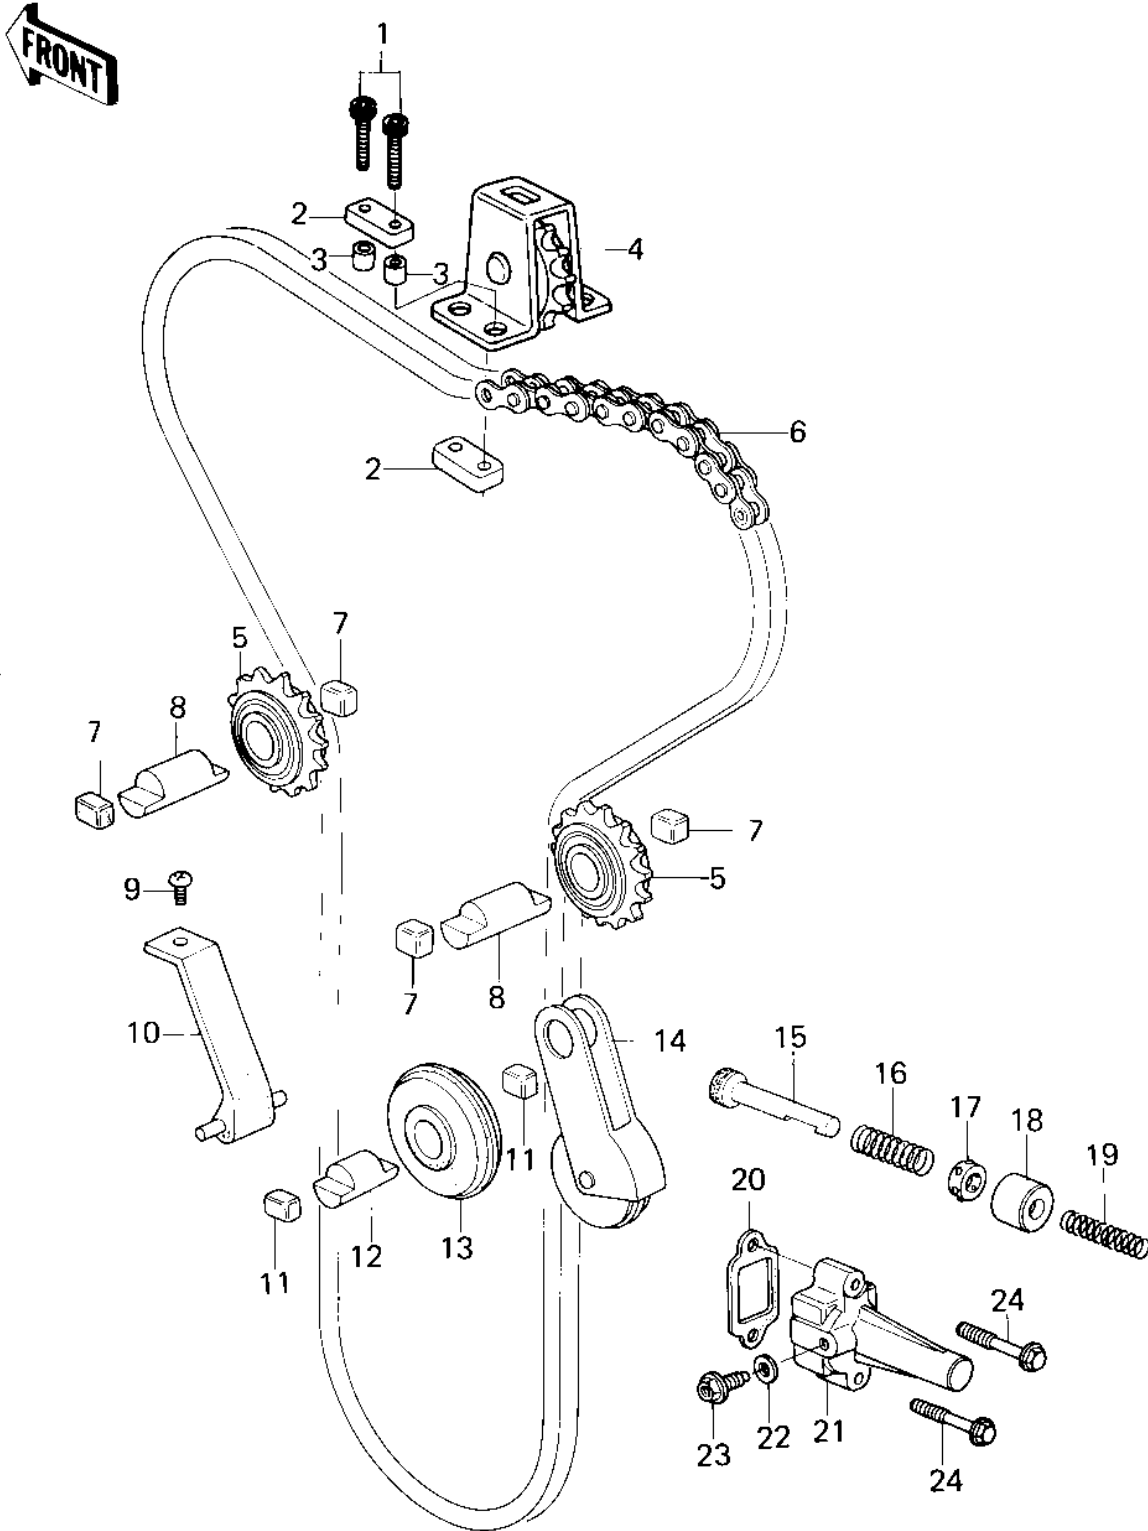

1979 Police 1000 PARTS DIAGRAM

CAM CHAIN/TENSIONER ('79-'81 C2/C3/C4)

102

1979 Police 1000 PARTS LIST

CAM CHAIN/TENSIONER ('79-'81 C2/C3/C4)

ITEM NAME	PART NUMBER	QUANTITY
BOLT,ALLEN,6X32 (Ref # 1)	120Q0632	1
DAMPER RUBBER (Ref # 2)	92075-289	1
COLLAR,8X15 (Ref # 3)	92027-1079	1
IDLER ASSY,CAM CHAIN (Ref # 4)	12053-1016	1
IDLER ASSY (Ref # 5)	12057-002	1
CHAIN,CAM SHAFT (Ref # 6)	21070-003	1
RUBBER,GUIDE ROLLAR (Ref # 7)	92075-232	1
SHAFT,GUIDE ROLLER (Ref # 8)	12052-005	1
SCREW PAN HEAD 6X10 (Ref # 9)	220B0610	1
GUIDE,CAM CHAIN (Ref # 10)	12053-019	1
DAMPER RUBBER (Ref # 11)	92075-123	1
SHAFT,CAM CHAIN GUID (Ref # 12)	12052-003	1
ROLLER,CAM CHAIN GUI (Ref # 13)	12055-002	1
TENSIONER ASSY,CHAIN (Ref # 14)	12048-001	1
ROD ASSY,PUSH (Ref # 15)	13116-1008	1
SPRING,TENSIONER (Ref # 16)	92081-1068	1
RETAINER (Ref # 17)	14020-1002	1
COLLAR, TENSIONER (Ref # 18)	92027-1102	1
SPRING (Ref # 19)	92081-146	1
GASKET,TENSIONER (Ref # 20)	11009-1980	1
TENSIONER KIT (Ref # 21)	99996-1021	1
WASHER OIL PUMP BANJ (Ref # 22)	92022-077	1
BELT,TENSIONER ADJUS (Ref # 23)	92001-1155	1
BOLT,FLANGED,6X30 (Ref # 24)	130G0630	1