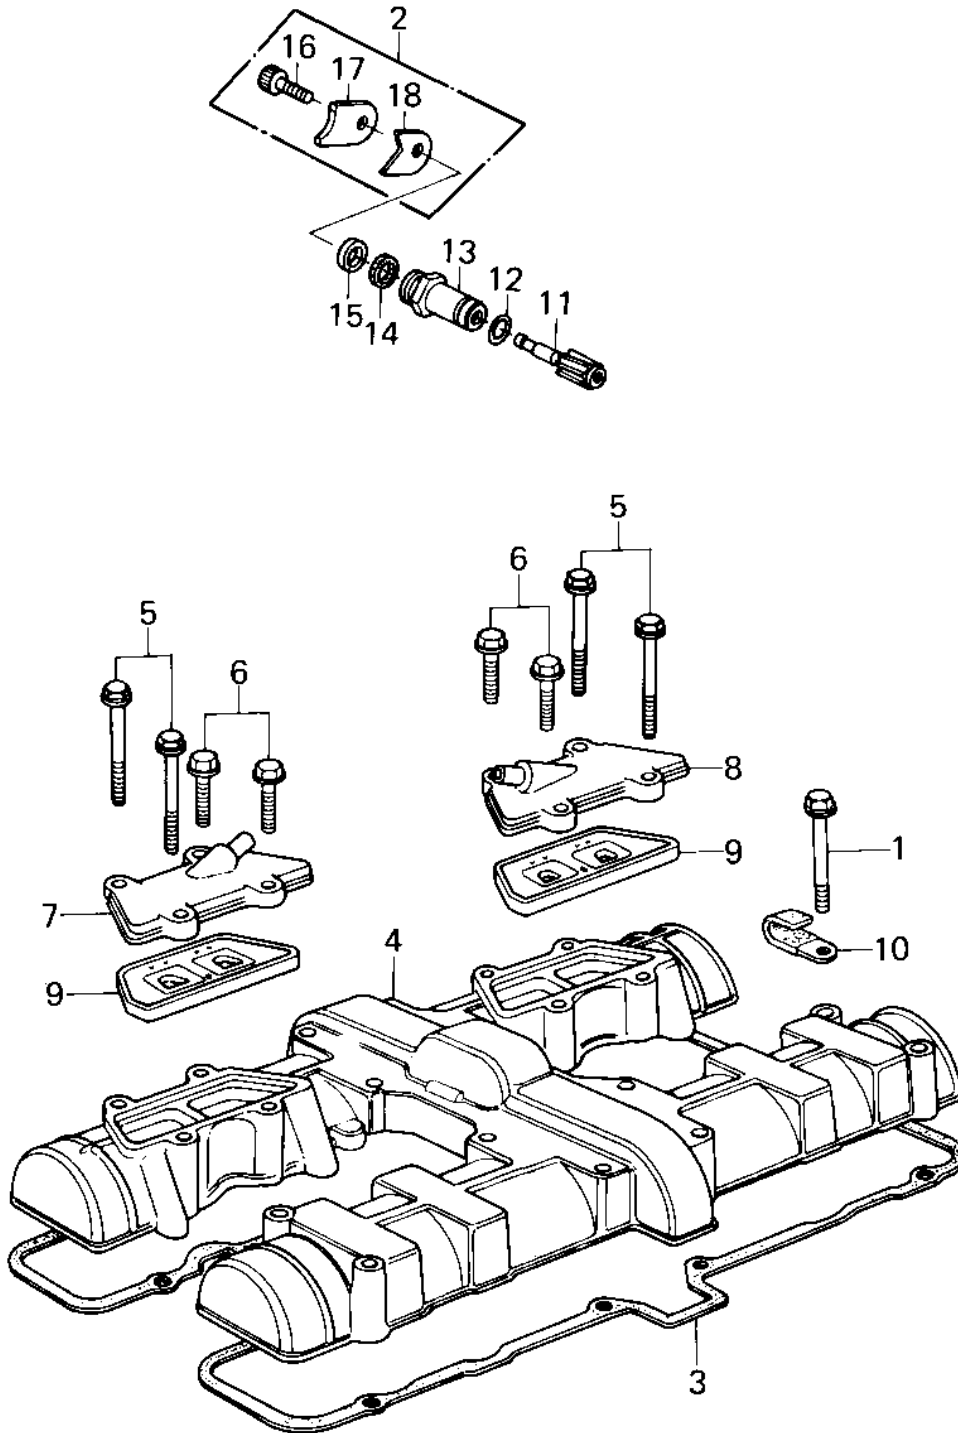

## 1979 Police 1000 PARTS DIAGRAM

CYLINDER HEAD COVER ('79-'81 C2/C3/C4)

1027-9

## 1979 Police 1000 PARTS LIST

CYLINDER HEAD COVER ('79-'81 C2/C3/C4)

ITEM NAME	PART NUMBER	QUANTITY
BOLT,HEX HEAD,6X45 (Ref # 1)	92003-092	1
HOLDER SET,TACHOMETE (Ref # 2)	13091-5001	1
GASKET,CYL HEAD COVE (Ref # 3)	11009-1050	1
COVER,CYLINDER HEAD (Ref # 4)	14025-1127	1
BOLT,HEX HEAD,6X66 (Ref # 5)	92001-1161	1
BOLT,HEX HEAD,6X20 (Ref # 6)	92001-1100	1
CAP ASSY,L.H (Ref # 7)	14075-5006	1
CAP ASSY,R.H (Ref # 8)	14075-5005	1
VALVE ASSY REED (Ref # 9)	12021-1003	1
CLAMP,WIRING HARNESS (Ref # 10)	21126-008	1
GEAR,TACHOMETER,10T (Ref # 11)	13223-011	1
RING-O,10MM (Ref # 12)	92055-1149	1
GUIDE,TACHOMETER GEA (Ref # 13)	92087-010	1
OIL SEAL (Ref # 14)	92050-075	1
GASKET,TACHOMETER GE (Ref # 15)	92065-103	1
BOLT,6X14 (Ref # 16)	120P0614	1
HOLDER,TACHOMETER2.3 (Ref # 17)	13091-1008	1
HOLDER,TACHOMETR,3.2 (Ref # 18)	13091-1009	1